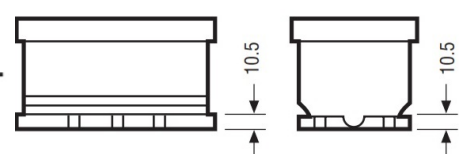

Battery Hold-down

B3

Data Sheet generated on 18/03/2023 - E&OE