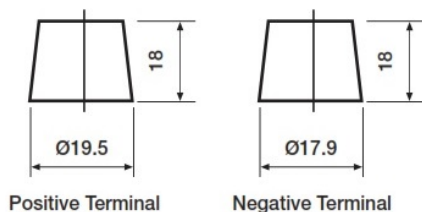

Weights & Measures

Mean Weight with Acid	19.3kg
Acid Volume	4.4 litres

Container Features

Case Type	D26 JIS EFB (S85/S95)
Terminal Type	T1
Hold Down	N
Lid Type	Raised Plug

Technology

Flame Arrestor	✓
Technology	Ca/Ca
Separator	PE
Recommended Charge Rate	4A
Performance Marking	W3-C2-V3-M1

Terminal Type

T1

Standard DIN Post

Positive Terminal

Negative Terminal

Cell Assembly Layout

Battery Hold-down

Data Sheet generated on 18/03/2023 - E&OE