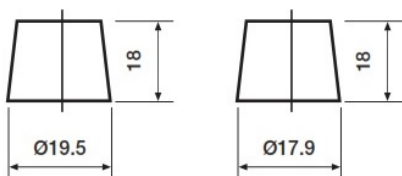

Terminal Type

T1

Standard DIN Post

Positive Terminal

Negative Terminal