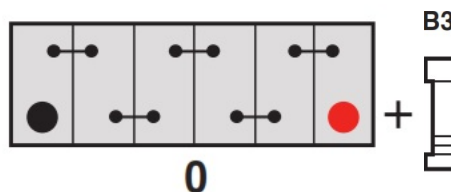

Cell Assembly Layout