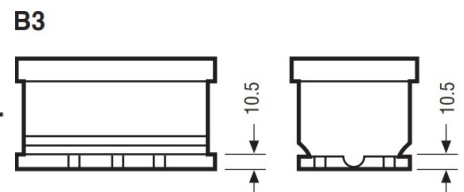

Battery Hold-down

Data Sheet generated on 18/03/2023 - E&OE