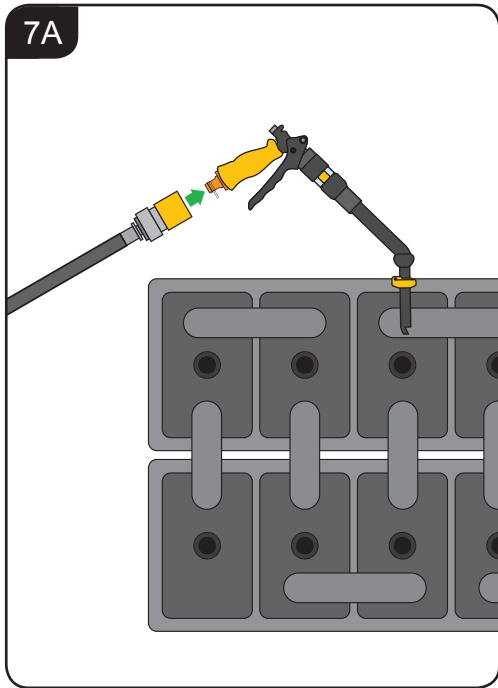

HydroFill™

Cordless Watering Cart

Installation Instructions

Part No.
CRT-2A2EU/UK

Americas: Info@phlsci.com
EMEA: info@ps-europe.net
Asia Pacific: info@phlsci.com.au
www.phlsci.com

Copyright © 2013 by Philadelphia Scientific. Philadelphia Scientific is a
Trademark of Philadelphia Scientific. All Rights Reserved.

DOC0048

Part No.
FLT-048

- EN - Pressure regulator
- FR - Régulateur de pression
- DE - Druckregler
- ES - regulador de presión
- IT - regolatore di pressione
- NL - drukregelaar