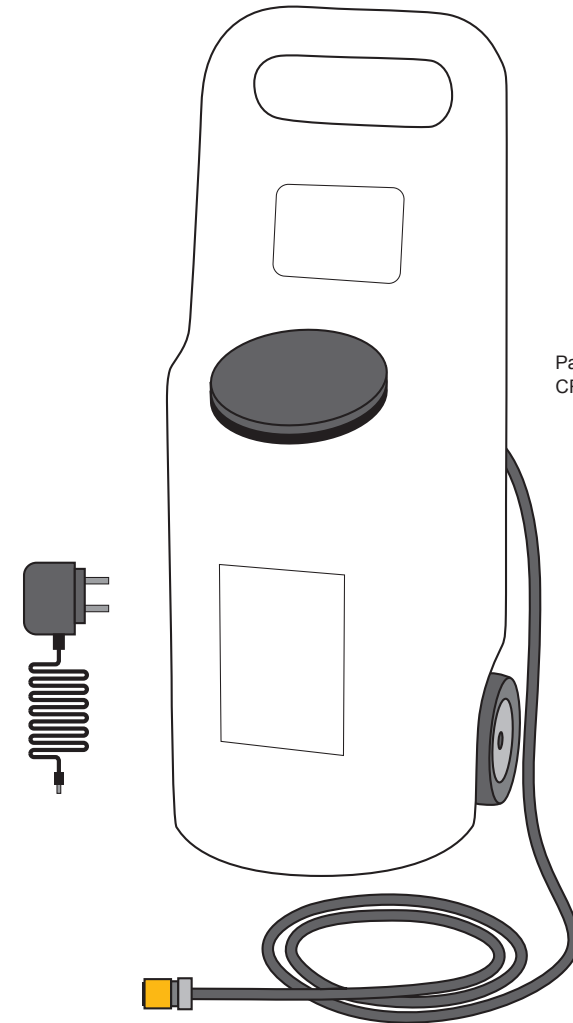

HydroFill™

Cordless Watering Cart

Installation Instructions

Part No.
CRT-2A2EU/UK

Americas: Info@phlsci.com
EMEA: info@ps-europe.net
Asia Pacific: info@phlsci.com.au
www.phlsci.com

Copyright © 2013 by Philadelphia Scientific. Philadelphia Scientific is a
Trademark of Philadelphia Scientific. All Rights Reserved.

DOC0048

Part No.
FLT-048

- EN - Pressure regulator
- FR - Régulateur de pression
- DE - Druckregler
- ES - regulador de presión
- IT - regolatore di pressione
- NL - drukregelaar