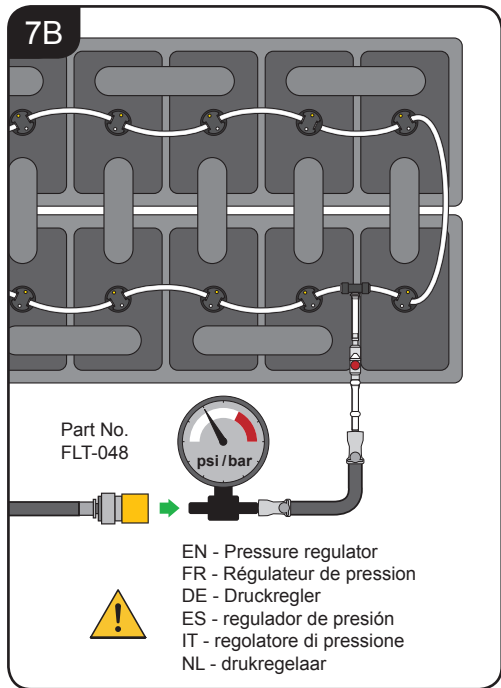

HydroFill™

Cordless Watering Cart

Installation Instructions

Part No.
CRT-2A2EU/UK

Americas: Info@phlsci.com
EMEA: info@ps-europe.net
Asia Pacific: info@phlsci.com.au
www.phlsci.com

Copyright © 2013 by Philadelphia Scientific. Philadelphia Scientific is a
Trademark of Philadelphia Scientific. All Rights Reserved.

DOC0048

Part No.
FLT-048

- EN - Pressure regulator
- FR - Régulateur de pression
- DE - Druckregler
- ES - regulador de presión
- IT - regolatore di pressione
- NL - drukregelaar