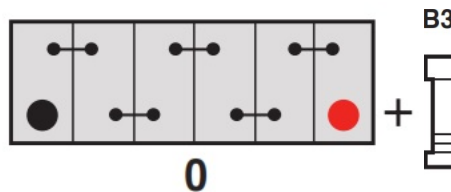

Mean Weight with Acid	19.8kg
-----------------------	--------

Container Features

Case Type	L4
Hold Down	B3
State of Charge Indicator	✓
Handles	✓
Lid Type	SMF Double Lid

Technology

Technology	Ca/Ca
Separator	PE
Recommended Charge Rate	4A
Performance Marking	W4-C2-V3-E1

Terminal Type

T1

Standard DIN Post

Positive Terminal

Negative Terminal

Cell Assembly Layout

Battery Hold-down

Data Sheet generated on 27/12/2023 - E&OE