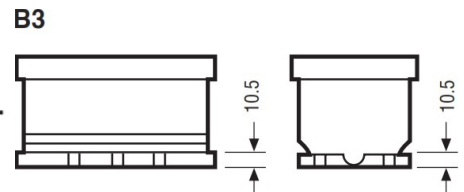

Mean Weight with Acid	19.8kg
-----------------------	--------

Container Features

Case Type	L4
Hold Down	B3
State of Charge Indicator	✓
Handles	✓
Lid Type	SMF Double Lid

Technology

Technology	Ca/Ca
Separator	PE
Recommended Charge Rate	4A
Performance Marking	W4-C2-V3-E1

Terminal Type

T1

Standard DIN Post

Positive Terminal

Negative Terminal

Cell Assembly Layout

Battery Hold-down

Data Sheet generated on 27/12/2023 - E&OE