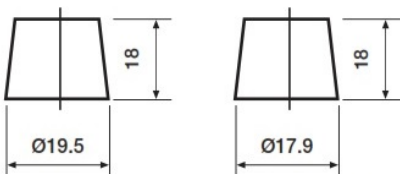

Yuasa Technical Data Sheet

Yuasa YBX3115 - YBX3000 SMF Batteries

Performance

Voltage	12V
Capacity (20-hour)	85Ah
Cold Cranking Amps (EN1)	760A

Dimensions

Length	317mm
Width	175mm
Height	190mm

Weights & Measures

Mean Weight with Acid	19.8kg
-----------------------	--------

Container Features

Case Type	L4
Hold Down	B3
State of Charge Indicator	✓
Handles	✓
Lid Type	SMF Double Lid

Technology

Technology	Ca/Ca
Separator	PE
Recommended Charge Rate	4A
Performance Marking	W4-C2-V3-E1

Terminal Type

T1

Standard DIN Post

Positive Terminal

Negative Terminal

Cell Assembly Layout

Battery Hold-down

Data Sheet generated on 27/12/2023 - E&OE