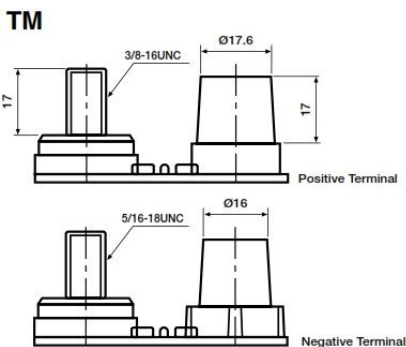

Terminal Type

Cell Assembly Layout