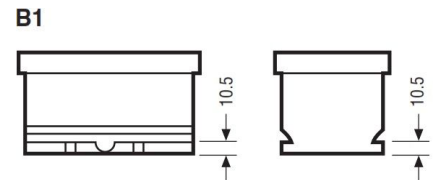

Yuasa Technical Data Sheet

Yuasa M27-EFB - YBX Active® Marine

Performance

Nominal Voltage	12 V
Capacity (20hr)	90 Ah
Rated CCA	700 A
Marine Cranking Amps	840 A
Watt hours	1080 Wh

Dimensions (±2mm)

Length	304 mm
Width	173 mm
Height	225 mm

Weights & Measures

Weight	22.3 kg
--------	---------

Container Features

Case Type	GR27 BCI EFB
Layout	1
Terminal Type	TM
Hold-down	B1
State of Charge Indicator	✓
Handles	✓
End Venting	✓
Lid Type	SMF

Technology

Flame Arrestor	✓
Technology	Ca/Ca
Separator Type	PE

Terminal Type

Cell Assembly Layout

Battery Hold-down

by GSYUASA

www.yuasa.com