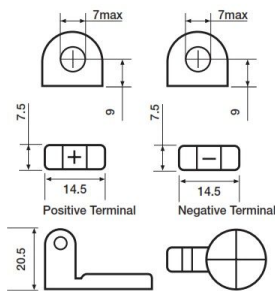

Yuasa Technical Data Sheet

Yuasa U1R - YBX Active® Specialist & Garden

Performance

Nominal Voltage	12 V
Capacity (20hr)	30 Ah
Rated CCA	330 A

Dimensions (±2mm)

Length	195 mm
Width	130 mm
Height	183 mm

Weights & Measures

Weight	7 kg
--------	------

Container Features

Case Type	U1 BCI
Terminal Type	T4
Hold-down	N
Handles	✓
End Venting	✓
Lid Type	Raised Plug

Technology

Flame Arrestor	✓
Technology	Ca/Ca
Separator Type	PE
VDA Roll Over Test	✓
Recommended Charge Rate (A)	2 A

Terminal Type

T4

Cell Assembly Layout

Battery Hold-down

by GSYUASA

www.yuasa.com