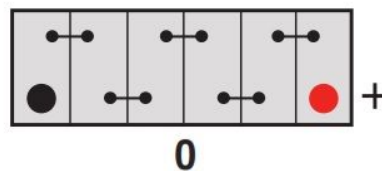

Yuasa Technical Data Sheet

Yuasa U1R - YBX Active® Specialist & Garden

Performance

Nominal Voltage	12 V
Capacity (20hr)	30 Ah
Rated CCA	330 A

Dimensions (±2mm)

Length	195 mm
Width	130 mm
Height	183 mm

Weights & Measures

Weight	7 kg
--------	------

Container Features

Case Type	U1 BCI
Terminal Type	T4
Hold-down	N
Handles	✓
End Venting	✓
Lid Type	Raised Plug

Technology

Flame Arrestor	✓
Technology	Ca/Ca
Separator Type	PE
VDA Roll Over Test	✓
Recommended Charge Rate (A)	2 A

Terminal Type

T4

Cell Assembly Layout

Battery Hold-down

by GSYUASA

www.yuasa.com