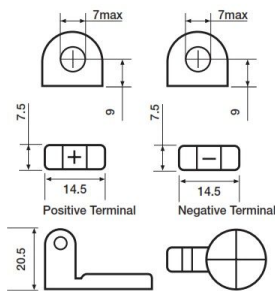

Yuasa Technical Data Sheet

Yuasa U1 - YBX Active® Specialist & Garden

Performance

Nominal Voltage	12 V
Capacity (20hr)	30 Ah
Rated CCA	330 A

Dimensions (±2mm)

Length	195 mm
Width	130 mm
Height	183 mm

Weights & Measures

Weight	7.5 kg
--------	--------

Container Features

Case Type	U1 BCI
Layout	1
Terminal Type	T4
Hold-down	N
Handles	✓
End Venting	✓
Lid Type	Raised Plug

Technology

Flame Arrestor	✓
Technology	Ca/Ca
Separator Type	PE
VDA Roll Over Test	✓
Recommended Charge Rate (A)	2 A

Terminal Type

T4

Cell Assembly Layout

Battery Hold-down

by GSYUASA

www.yuasa.com