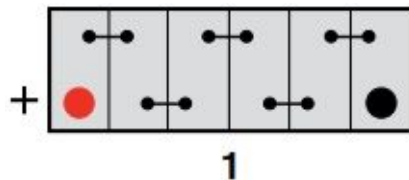

Yuasa Technical Data Sheet

Yuasa U1 - YBX Active® Specialist & Garden

Performance

Nominal Voltage	12 V
Capacity (20hr)	30 Ah
Rated CCA	330 A

Dimensions (±2mm)

Length	195 mm
Width	130 mm
Height	183 mm

Weights & Measures

Weight	7.5 kg
--------	--------

Container Features

Case Type	U1 BCI
Layout	1
Terminal Type	T4
Hold-down	N
Handles	✓
End Venting	✓
Lid Type	Raised Plug

Technology

Flame Arrestor	✓
Technology	Ca/Ca
Separator Type	PE
VDA Roll Over Test	✓
Recommended Charge Rate (A)	2 A

Terminal Type

T4

Cell Assembly Layout

Battery Hold-down

by GSYUASA

www.yuasa.com