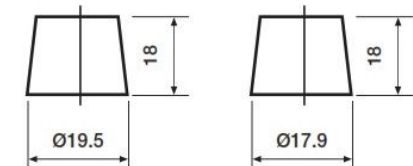

Yuasa Technical Data Sheet

Yuasa YBX1622 - YBX 1000 Super Heavy Duty

Performance

Nominal Voltage	12 V
Capacity (20hr)	150 Ah
Rated CCA	900 A

Dimensions (±2mm)

Length	510 mm
Width	216 mm
Height	210 mm

Weights & Measures

Weight	39.2 kg
--------	---------

Container Features

Case Type	MAC 143
Layout	3
Terminal Type	T1
Hold-down	N
Handles	✓
Lid Type	Raised Plug

Technology

Technology	Sb/Ca
Separator Type	PE
Recommended Charge Rate (A)	11 A
Performance Marking	W2-C2-V2-E1

Terminal Type

T1

Standard DIN Post

Positive Terminal

Negative Terminal

Cell Assembly Layout

Battery Hold-down

by GSYUASA