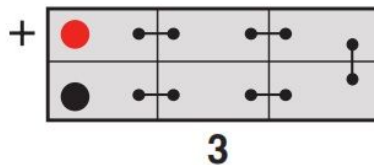

Terminal Type

T1

Standard DIN Post

Positive Terminal

Negative Terminal

Cell Assembly Layout

Battery Hold-down

by GSYUASA