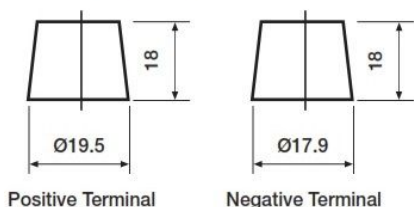

Terminal Type

T1

Standard DIN Post

Positive Terminal

Negative Terminal