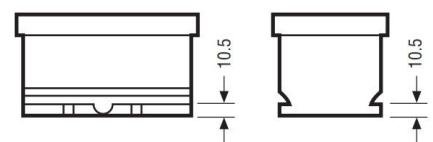

Battery Hold-down

B1

by GSYUASA

www.yuasa.com