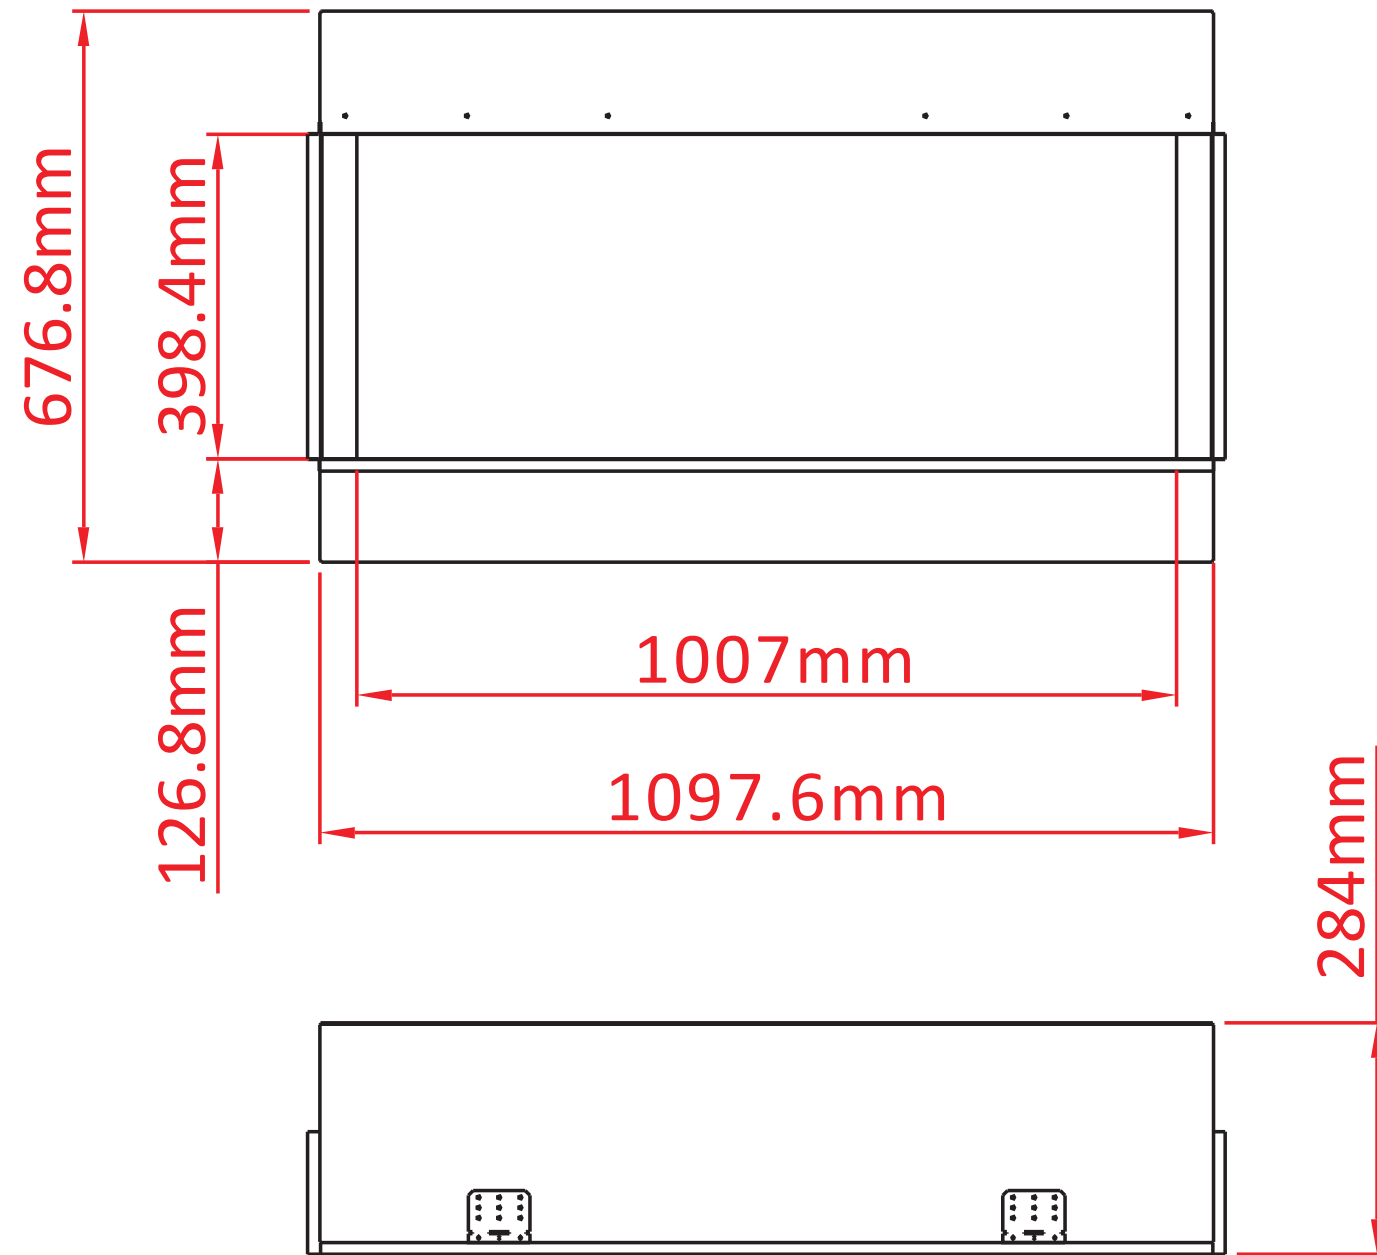

TECHNICAL SPECIFICATIONS

VOLTS		120
AMPS		12.5
WATTS		1500
HEATER	HIGH	1500 watts
	LOW	750 watts
NO HEATER		19 watts
LAMPS	QUANTITY	LED
	WATTS	
	TOTAL WATTS	19 watts
ROTOR MOTOR		1 at 5 watts
HEIGHT,WIDTH,DEPTH		26 5/8" x 43 1/4" x 10 5/8"
GLASS VIEWING OPENING		15 5/8" X 39 5/8"
GLASS SIZE		15 5/8" X 39 5/8"
SHIPPING SIZE		29 1/8" x 47 4/8" x 12 5/8"
SHIPPING WEIGHT		00.0 lbs
	UNIT	
	GLASS FRONT	Included
PLUG LOCATION		Left Side
CORD LENGTH		76"
APPROX. HEATING AREA		400 sq ft

SERIES	MODEL		REV
BAY	40-BAY-SLIM		1
SCALE 1"=1'-0"	DATE: 9/4/2019	SHEET 1 OF 1	

TECHNICAL SPECIFICATIONS

VOLTS		120
AMPS		12.5
WATTS		1500
HEATER	HIGH	1500 watts
	LOW	750 watts
NO HEATER		19 watts
LAMPS	QUANTITY	LED
	WATTS	
	TOTAL WATTS	19 watts
ROTOR MOTOR		1 at 5 watts
HEIGHT,WIDTH,DEPTH		67.7 x 109.8 x 26.9 cm
GLASS VIEWING OPENING		39.8 X 100.7 cm
GLASS SIZE		39.8 X 100.7 cm
SHIPPING SIZE		74 x 120.8 x 32 cm
SHIPPING WEIGHT		00.0 Kgs
	UNIT	
	GLASS FRONT	Included
PLUG LOCATION		Left Side
CORD LENGTH		193 cm
APPROX. HEATING AREA		37 sqm

SERIES	MODEL		REV
BAY	40-BAY-SLIM		1
SCALE 1:12	DATE: 9/4/2019	SHEET 1 OF 1	