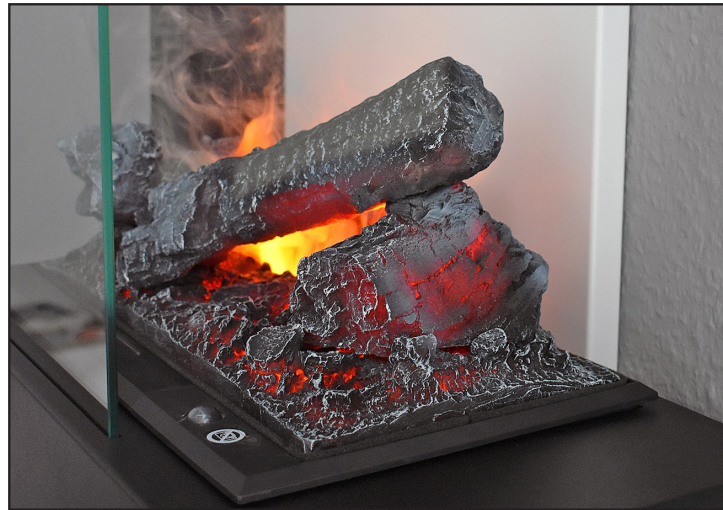

Wall

Dimension: 75 x 65 x 25 cm

Material: MDF

Color: Black, Silver, Brown

Insert: Opti-myst® Insert (OMC 400)

Heating Capacity: None

Remote Control: Yes