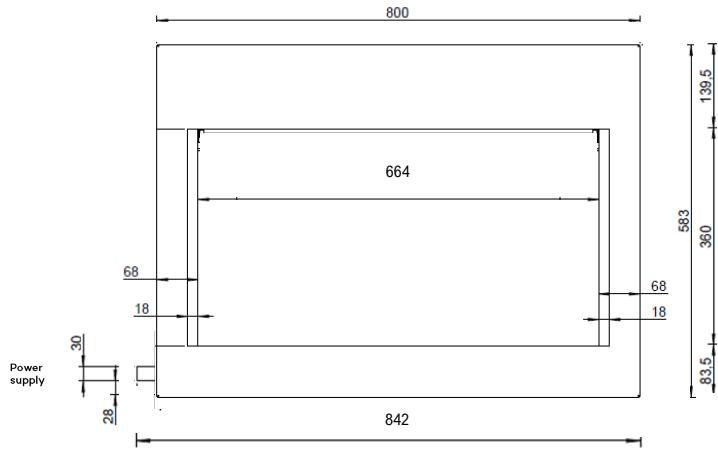

FRONT

Visible opening = 700 x 360

SIDE (left)

TOP

back

front

HYGGE 70-01

Hologram fireplace