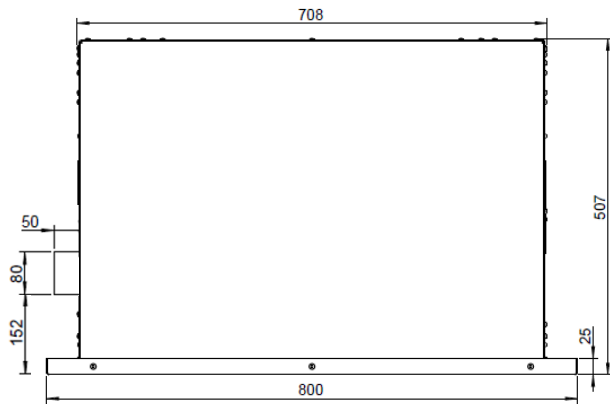

FRONT

Visible opening = 700 x 360

SIDE (left)

TOP

back

front

HYGGE 70-01

Hologram fireplace