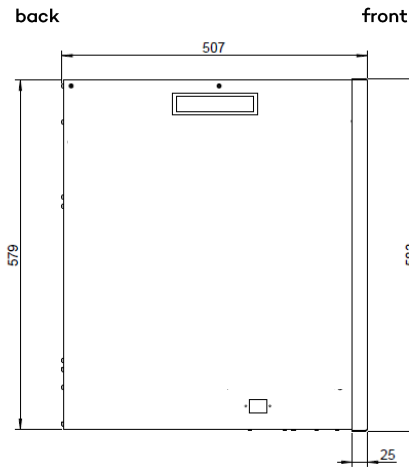

FRONT

Visible opening = 700 x 360

SIDE (left)

TOP

back

front

HYGGE 70-01

Hologram fireplace