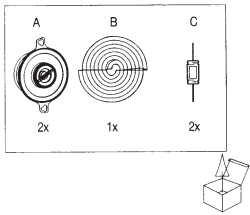

REF-3032cfx