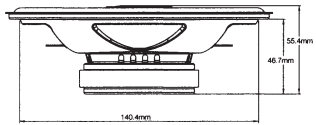

**REF-6532ix**

**REF-6532ex**

REF- 6432cfx

REF-8632cfx

REF-9632ix

REF-9633ix

SPECIFICATIONS	REF-6532cx	REF-9633cx	REF-3032cfx	REF-4032cfx	REF-5032cfx	REF-6432cfx	REF-8632cfx	REF-5030cx	REF-6530cx	REF-9630cx	REF-375tx	REF-6532ex	REF-9632bx
Type	6-1/2" (150mm) high performance coaxial car speaker	6" x 9" high performance three-way car speaker	3-1/2" (87mm) high performance coaxial car speaker	4" (100mm) high performance coaxial car speaker	5-1/4" (130mm) high performance coaxial car speaker	4" x 6" high performance coaxial car speaker	6" x 8" high performance coaxial car speaker	5-1/4" (130mm) high performance component speaker system	6-1/2" (160mm) high performance component speaker system	6" x 9" high performance component speaker system	3/4" (19mm) high performance component tweeter	6-1/2" (160mm) high performance EZFit coaxial car speaker	6" x 9" high performance coaxial car speaker
Continuous power handling	60W	100W	25W	35W	45W	45W	60W	65W	90W	125W	45W	55W	100W
Peak power handling	160W	300W	75W	105W	135W	135W	180W	195W	270W	375W	135W	165W	300W
Frequency response	53Hz-21kHz	46Hz - 30kHz	85Hz-21kHz	75Hz-21kHz	67Hz-21kHz	75Hz-21kHz	49Hz-21kHz	67Hz-21kHz	53Hz-21kHz	49Hz - 21kHz	2.5kHz - 21kHz	57Hz-21kHz	49Hz - 20kHz
Nominal impedance	3.0ohms	3.0ohms	3.0ohms	3.0ohms	3.0ohms	3.0ohms	3.0ohms	3.0ohms	3.0ohms	3.0ohms	3.0ohms	3.0ohms	3.0ohms
Sensitivity (2.83V/1m)	93dB	94dB	91dB	92dB	92dB	92dB	93dB	93dB	93dB	93dB	93dB	93dB	94dB
External diameter	6-1/4" (158mm)	9-5/16" X 6-7/16" (236.5mm X 163mm)	3-7/16" (87mm)	4-1/16" (102.4mm)	5-1/8" (129mm)	6-3/16" X 3-15/16" (157mm X 99.5mm)	8-11/16" X 5-5/8" (220mm X 142.2mm)	5-1/8" (129mm)	6-1/4" (158mm)	9-5/16" X 6-7/16" (236.5mm X 163mm)	2-1/4" (58mm)	6-1/4" (158mm)	9-5/16" X 6-7/16" (236.5mm X 163mm)
Mounting cutout diameter	5" (127mm)	8-1/2" X 5-3/4" (214.6mm X 144.6mm)	3" (75.5mm)	3-11/16" (92.1mm)	4-1/2" (113.6mm)	5-9/16" X 3-3/8" (140.4mm X 85.1mm)	7-1/4" X 6" (182.8mm X 125.6mm)	4-1/2" (113.6mm)	6" (127mm)	8-1/2" X 5-3/4" (214.6mm X 144.6mm)	1-5/8" (40mm)	4-7/8" (123.4mm)	8-1/2" X 5-3/4" (214.6mm X 144.6mm)
Total depth	2-3/4" (69.7mm)	3-3/4" (93.8mm)	1-13/16" (45.5mm)	2-3/16" (54.9mm)	2-5/16" (67.4mm)	2-3/16" (55.4mm)	2-15/16" (74.2mm)	2-3/16" (55mm)	2-9/16" (64.8mm)	3-1/2" (88mm)	1-7/16" (36.1mm)	2-1/8" (52.6mm)	3-5/8" (91.8mm)
Mounting depth	2-1/16" (51.5mm)	3-1/8" (77.8mm)	1-7/16" (35.7mm)	1-7/8" (47.3mm)	1-15/16" (48mm)	1-7/8" (46.7mm)	2-7/16" (61.1mm)	1-15/16" (48mm)	2-1/16" (51.5mm)	3-1/8" (77.8mm)	13/16" (20mm)	1-13/16" (44.6mm)	3-1/8" (77.8mm)