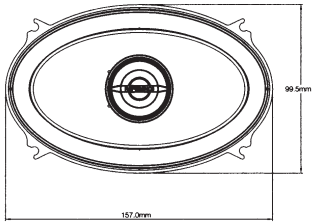

**REF-6532ix**

**REF-6532ex**

REF- 6432cfx

REF-8632cfx

REF-9632ix

REF-9633ix

SPECIFICATIONS	REF-6532cx	REF-9633cx	REF-3032cfx	REF-4032cfx	REF-5032cfx	REF-6432cfx	REF-8632cfx	REF-5030cx	REF-6530cx	REF-9630cx	REF-375tx	REF-6532ex	REF-9632bx
Type	6-1/2" (150mm) high performance coaxial car speaker	6" x 9" high performance three-way car speaker	3-1/2" (87mm) high performance coaxial car speaker	4" (100mm) high performance coaxial car speaker	5-1/4" (130mm) high performance coaxial car speaker	4" x 6" high performance coaxial car speaker	6" x 8" high performance coaxial car speaker	5-1/4" (130mm) high performance component speaker system	6-1/2" (160mm) high performance component speaker system	6" x 9" high performance component speaker system	3/4" (19mm) high performance component tweeter	6-1/2" (160mm) high performance EZFit coaxial car speaker	6" x 9" high performance coaxial car speaker
Continuous power handling	60W	100W	25W	35W	45W	45W	60W	65W	90W	125W	45W	55W	100W
Peak power handling	160W	300W	75W	105W	135W	135W	180W	195W	270W	375W	135W	165W	300W
Frequency response	53Hz-21kHz	46Hz - 30kHz	85Hz-21kHz	75Hz-21kHz	67Hz-21kHz	75Hz-21kHz	49Hz-21kHz	67Hz-21kHz	53Hz-21kHz	49Hz - 21kHz	2.5kHz - 21kHz	57Hz-21kHz	49Hz - 20kHz
Nominal impedance	3.0ohms	3.0ohms	3.0ohms	3.0ohms	3.0ohms	3.0ohms	3.0ohms	3.0ohms	3.0ohms	3.0ohms	3.0ohms	3.0ohms	3.0ohms
Sensitivity (2.83V/1m)	93dB	94dB	91dB	92dB	92dB	92dB	93dB	93dB	93dB	93dB	93dB	93dB	94dB
External diameter	6-1/4" (158mm)	9-5/16" X 6-7/16" (236.5mm X 163mm)	3-7/16" (87mm)	4-1/16" (102.4mm)	5-1/8" (129mm)	6-3/16" X 3-15/16" (157mm X 99.5mm)	8-11/16" X 5-5/8" (220mm X 142.2mm)	5-1/8" (129mm)	6-1/4" (158mm)	9-5/16" X 6-7/16" (236.5mm X 163mm)	2-1/4" (58mm)	6-1/4" (158mm)	9-5/16" X 6-7/16" (236.5mm X 163mm)
Mounting cutout diameter	5" (127mm)	8-1/2" X 5-3/4" (214.6mm X 144.6mm)	3" (75.5mm)	3-11/16" (92.1mm)	4-1/2" (113.6mm)	5-9/16" X 3-3/8" (140.4mm X 85.1mm)	7-1/4" X 6" (182.8mm X 125.6mm)	4-1/2" (113.6mm)	6" (127mm)	8-1/2" X 5-3/4" (214.6mm X 144.6mm)	1-5/8" (40mm)	4-7/8" (123.4mm)	8-1/2" X 5-3/4" (214.6mm X 144.6mm)
Total depth	2-3/4" (69.7mm)	3-3/4" (93.8mm)	1-13/16" (45.5mm)	2-3/16" (54.9mm)	2-5/16" (67.4mm)	2-3/16" (55.4mm)	2-15/16" (74.2mm)	2-3/16" (55mm)	2-9/16" (64.8mm)	3-1/2" (88mm)	1-7/16" (36.1mm)	2-1/8" (52.6mm)	3-5/8" (91.8mm)
Mounting depth	2-1/16" (51.5mm)	3-1/8" (77.8mm)	1-7/16" (35.7mm)	1-7/8" (47.3mm)	1-15/16" (48mm)	1-7/8" (46.7mm)	2-7/16" (61.1mm)	1-15/16" (48mm)	2-1/16" (51.5mm)	3-1/8" (77.8mm)	13/16" (20mm)	1-13/16" (44.6mm)	3-1/8" (77.8mm)