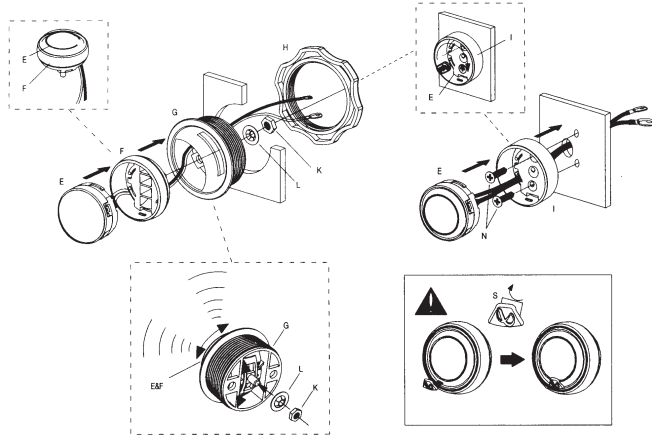

Ref-6530cx