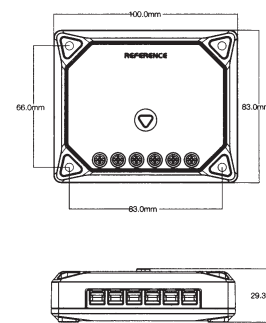

REF-6532ix