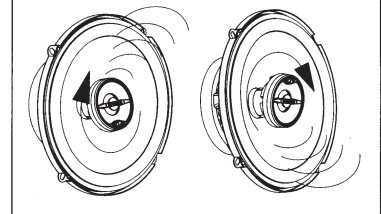

**REF-6532ix/REF-8632cfx
REF-9632ix**