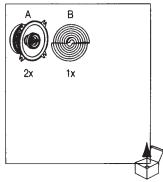

Ref - 9630cx

REF-4032cfx REF-5032cfx