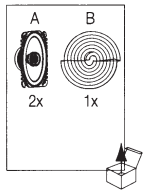

REF-6432cfx