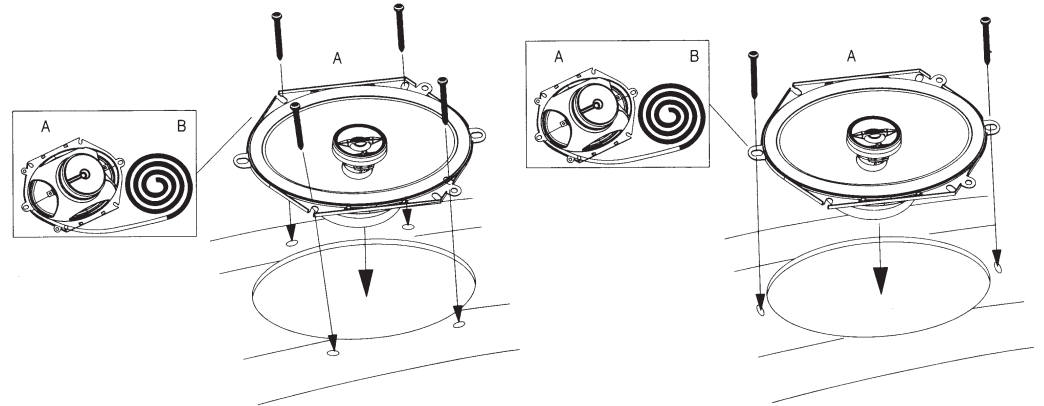

REF-8632cfx