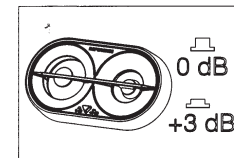

REF-9633ix