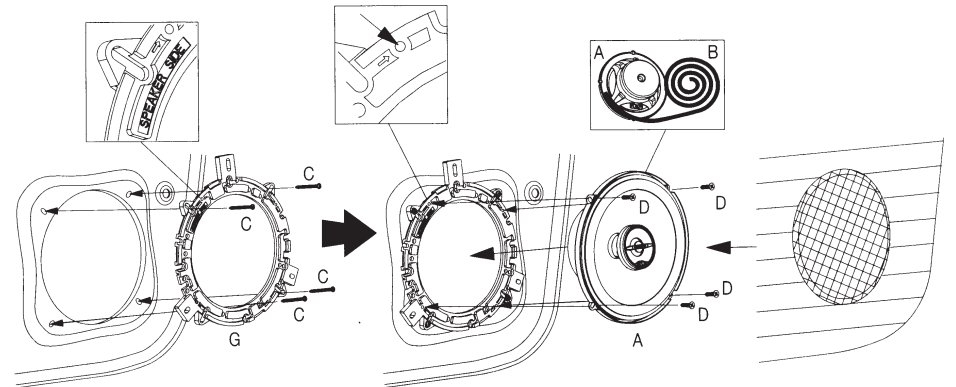

REF-6532ix REF-6532ex