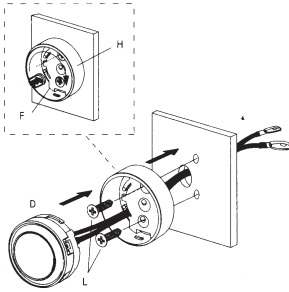

Ref-9630cx