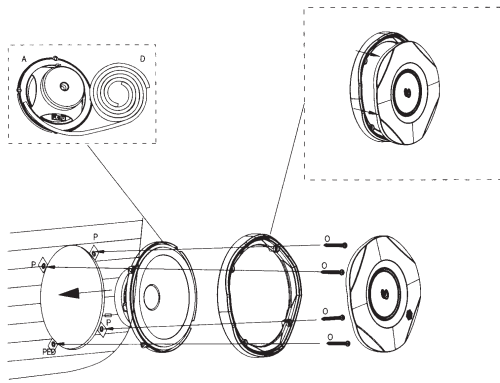

Ref-6530cx