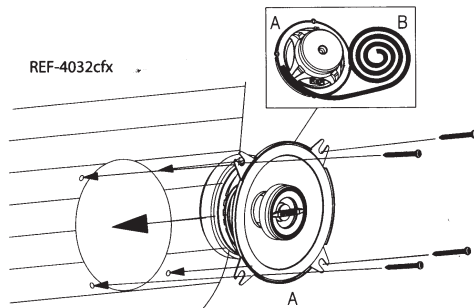

REF-4032cfx REF-5032cfx