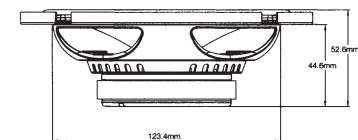

**REF-6532ix**

**REF-6532ex**

REF- 6432cfx

REF-8632cfx

REF-9632ix

REF-9633ix

SPECIFICATIONS	REF-6532cx	REF-9633cx	REF-3032cfx	REF-4032cfx	REF-5032cfx	REF-6432cfx	REF-8632cfx	REF-5030cx	REF-6530cx	REF-9630cx	REF-375tx	REF-6532ex	REF-9632bx
Type	6-1/2" (150mm) high performance coaxial car speaker	6" x 9" high performance three-way car speaker	3-1/2" (87mm) high performance coaxial car speaker	4" (100mm) high performance coaxial car speaker	5-1/4" (130mm) high performance coaxial car speaker	4" x 6" high performance coaxial car speaker	6" x 8" high performance coaxial car speaker	5-1/4" (130mm) high performance component speaker system	6-1/2" (160mm) high performance component speaker system	6" x 9" high performance component speaker system	3/4" (19mm) high performance component tweeter	6-1/2" (160mm) high performance EZFit coaxial car speaker	6" x 9" high performance coaxial car speaker
Continuous power handling	60W	100W	25W	35W	45W	45W	60W	65W	90W	125W	45W	55W	100W
Peak power handling	160W	300W	75W	105W	135W	135W	180W	195W	270W	375W	135W	165W	300W
Frequency response	53Hz-21kHz	46Hz - 30kHz	85Hz-21kHz	75Hz-21kHz	67Hz-21kHz	75Hz-21kHz	49Hz-21kHz	67Hz-21kHz	53Hz-21kHz	49Hz - 21kHz	2.5kHz - 21kHz	57Hz-21kHz	49Hz - 20kHz
Nominal impedance	3.0ohms	3.0ohms	3.0ohms	3.0ohms	3.0ohms	3.0ohms	3.0ohms	3.0ohms	3.0ohms	3.0ohms	3.0ohms	3.0ohms	3.0ohms
Sensitivity (2.83V/1m)	93dB	94dB	91dB	92dB	92dB	92dB	93dB	93dB	93dB	93dB	93dB	93dB	94dB
External diameter	6-1/4" (158mm)	9-5/16" X 6-7/16" (236.5mm X 163mm)	3-7/16" (87mm)	4-1/16" (102.4mm)	5-1/8" (129mm)	6-3/16" X 3-15/16" (157mm X 99.5mm)	8-11/16" X 5-5/8" (220mm X 142.2mm)	5-1/8" (129mm)	6-1/4" (158mm)	9-5/16" X 6-7/16" (236.5mm X 163mm)	2-1/4" (58mm)	6-1/4" (158mm)	9-5/16" X 6-7/16" (236.5mm X 163mm)
Mounting cutout diameter	5" (127mm)	8-1/2" X 5-3/4" (214.6mm X 144.6mm)	3" (75.5mm)	3-11/16" (92.1mm)	4-1/2" (113.6mm)	5-9/16" X 3-3/8" (140.4mm X 85.1mm)	7-1/4" X 6" (182.8mm X 125.6mm)	4-1/2" (113.6mm)	6" (127mm)	8-1/2" X 5-3/4" (214.6mm X 144.6mm)	1-5/8" (40mm)	4-7/8" (123.4mm)	8-1/2" X 5-3/4" (214.6mm X 144.6mm)
Total depth	2-3/4" (69.7mm)	3-3/4" (93.8mm)	1-13/16" (45.5mm)	2-3/16" (54.9mm)	2-5/16" (67.4mm)	2-3/16" (55.4mm)	2-15/16" (74.2mm)	2-3/16" (55mm)	2-9/16" (64.8mm)	3-1/2" (88mm)	1-7/16" (36.1mm)	2-1/8" (52.6mm)	3-5/8" (91.8mm)
Mounting depth	2-1/16" (51.5mm)	3-1/8" (77.8mm)	1-7/16" (35.7mm)	1-7/8" (47.3mm)	1-15/16" (48mm)	1-7/8" (46.7mm)	2-7/16" (61.1mm)	1-15/16" (48mm)	2-1/16" (51.5mm)	3-1/8" (77.8mm)	13/16" (20mm)	1-13/16" (44.6mm)	3-1/8" (77.8mm)