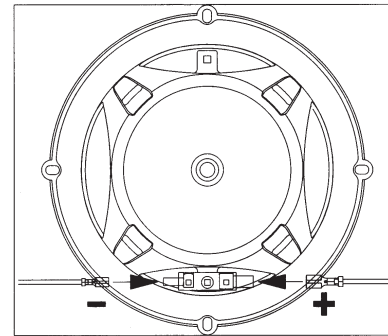

**REF-3032cfx/REF-4032cfx
REF-5032cfx/REF-6532ix/REF-6532ex
REF-6432cfx/REF-8632cfx
REF-9632ix/REF-9633ix**