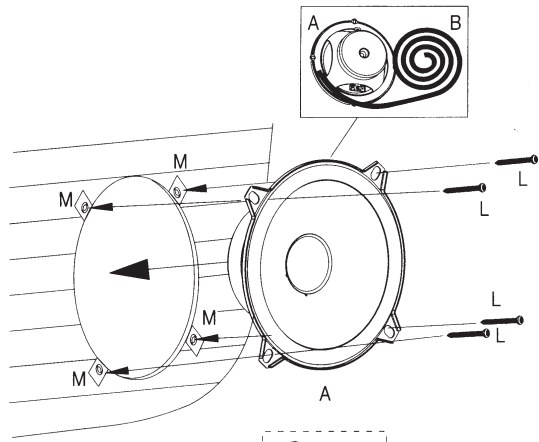

Ref-5030cx