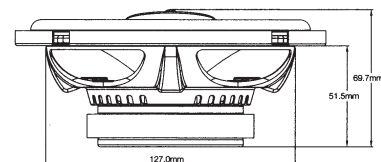

**REF-6532ix**

**REF-6532ex**

REF- 6432cfx

REF-8632cfx

REF-9632ix

REF-9633ix

SPECIFICATIONS	REF-6532cx	REF-9633cx	REF-3032cfx	REF-4032cfx	REF-5032cfx	REF-6432cfx	REF-8632cfx	REF-5030cx	REF-6530cx	REF-9630cx	REF-375tx	REF-6532ex	REF-9632bx
Type	6-1/2" (150mm) high performance coaxial car speaker	6" x 9" high performance three-way car speaker	3-1/2" (87mm) high performance coaxial car speaker	4" (100mm) high performance coaxial car speaker	5-1/4" (130mm) high performance coaxial car speaker	4" x 6" high performance coaxial car speaker	6" x 8" high performance coaxial car speaker	5-1/4" (130mm) high performance component speaker system	6-1/2" (160mm) high performance component speaker system	6" x 9" high performance component speaker system	3/4" (19mm) high performance component tweeter	6-1/2" (160mm) high performance EZFit coaxial car speaker	6" x 9" high performance coaxial car speaker
Continuous power handling	60W	100W	25W	35W	45W	45W	60W	65W	90W	125W	45W	55W	100W
Peak power handling	160W	300W	75W	105W	135W	135W	180W	195W	270W	375W	135W	165W	300W
Frequency response	53Hz-21kHz	46Hz - 30kHz	85Hz-21kHz	75Hz-21kHz	67Hz-21kHz	75Hz-21kHz	49Hz-21kHz	67Hz-21kHz	53Hz-21kHz	49Hz - 21kHz	2.5kHz - 21kHz	57Hz-21kHz	49Hz - 20kHz
Nominal impedance	3.0ohms	3.0ohms	3.0ohms	3.0ohms	3.0ohms	3.0ohms	3.0ohms	3.0ohms	3.0ohms	3.0ohms	3.0ohms	3.0ohms	3.0ohms
Sensitivity (2.83V/1m)	93dB	94dB	91dB	92dB	92dB	92dB	93dB	93dB	93dB	93dB	93dB	93dB	94dB
External diameter	6-1/4" (158mm)	9-5/16" X 6-7/16" (236.5mm X 163mm)	3-7/16" (87mm)	4-1/16" (102.4mm)	5-1/8" (129mm)	6-3/16" X 3-15/16" (157mm X 99.5mm)	8-11/16" X 5-5/8" (220mm X 142.2mm)	5-1/8" (129mm)	6-1/4" (158mm)	9-5/16" X 6-7/16" (236.5mm X 163mm)	2-1/4" (58mm)	6-1/4" (158mm)	9-5/16" X 6-7/16" (236.5mm X 163mm)
Mounting cutout diameter	5" (127mm)	8-1/2" X 5-3/4" (214.6mm X 144.6mm)	3" (75.5mm)	3-11/16" (92.1mm)	4-1/2" (113.6mm)	5-9/16" X 3-3/8" (140.4mm X 85.1mm)	7-1/4" X 6" (182.8mm X 125.6mm)	4-1/2" (113.6mm)	6" (127mm)	8-1/2" X 5-3/4" (214.6mm X 144.6mm)	1-5/8" (40mm)	4-7/8" (123.4mm)	8-1/2" X 5-3/4" (214.6mm X 144.6mm)
Total depth	2-3/4" (69.7mm)	3-3/4" (93.8mm)	1-13/16" (45.5mm)	2-3/16" (54.9mm)	2-5/16" (67.4mm)	2-3/16" (55.4mm)	2-15/16" (74.2mm)	2-3/16" (55mm)	2-9/16" (64.8mm)	3-1/2" (88mm)	1-7/16" (36.1mm)	2-1/8" (52.6mm)	3-5/8" (91.8mm)
Mounting depth	2-1/16" (51.5mm)	3-1/8" (77.8mm)	1-7/16" (35.7mm)	1-7/8" (47.3mm)	1-15/16" (48mm)	1-7/8" (46.7mm)	2-7/16" (61.1mm)	1-15/16" (48mm)	2-1/16" (51.5mm)	3-1/8" (77.8mm)	13/16" (20mm)	1-13/16" (44.6mm)	3-1/8" (77.8mm)