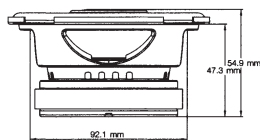

REF-4032cfx