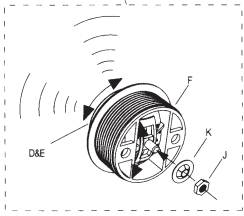

Ref-9630cx