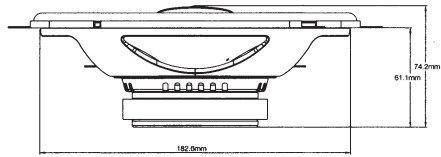

**REF-6532ix**

**REF-6532ex**

REF- 6432cfx

REF-8632cfx

REF-9632ix

REF-9633ix

SPECIFICATIONS	REF-6532cx	REF-9633cx	REF-3032cfx	REF-4032cfx	REF-5032cfx	REF-6432cfx	REF-8632cfx	REF-5030cx	REF-6530cx	REF-9630cx	REF-375tx	REF-6532ex	REF-9632bx
Type	6-1/2" (150mm) high performance coaxial car speaker	6" x 9" high performance three-way car speaker	3-1/2" (87mm) high performance coaxial car speaker	4" (100mm) high performance coaxial car speaker	5-1/4" (130mm) high performance coaxial car speaker	4" x 6" high performance coaxial car speaker	6" x 8" high performance coaxial car speaker	5-1/4" (130mm) high performance component speaker system	6-1/2" (160mm) high performance component speaker system	6" x 9" high performance component speaker system	3/4" (19mm) high performance component tweeter	6-1/2" (160mm) high performance EZFit coaxial car speaker	6" x 9" high performance coaxial car speaker
Continuous power handling	60W	100W	25W	35W	45W	45W	60W	65W	90W	125W	45W	55W	100W
Peak power handling	160W	300W	75W	105W	135W	135W	180W	195W	270W	375W	135W	165W	300W
Frequency response	53Hz-21kHz	46Hz - 30kHz	85Hz-21kHz	75Hz-21kHz	67Hz-21kHz	75Hz-21kHz	49Hz-21kHz	67Hz-21kHz	53Hz-21kHz	49Hz - 21kHz	2.5kHz - 21kHz	57Hz-21kHz	49Hz - 20kHz
Nominal impedance	3.0ohms	3.0ohms	3.0ohms	3.0ohms	3.0ohms	3.0ohms	3.0ohms	3.0ohms	3.0ohms	3.0ohms	3.0ohms	3.0ohms	3.0ohms
Sensitivity (2.83V/1m)	93dB	94dB	91dB	92dB	92dB	92dB	93dB	93dB	93dB	93dB	93dB	93dB	94dB
External diameter	6-1/4" (158mm)	9-5/16" X 6-7/16" (236.5mm X 163mm)	3-7/16" (87mm)	4-1/16" (102.4mm)	5-1/8" (129mm)	6-3/16" X 3-15/16" (157mm X 99.5mm)	8-11/16" X 5-5/8" (220mm X 142.2mm)	5-1/8" (129mm)	6-1/4" (158mm)	9-5/16" X 6-7/16" (236.5mm X 163mm)	2-1/4" (58mm)	6-1/4" (158mm)	9-5/16" X 6-7/16" (236.5mm X 163mm)
Mounting cutout diameter	5" (127mm)	8-1/2" X 5-3/4" (214.6mm X 144.6mm)	3" (75.5mm)	3-11/16" (92.1mm)	4-1/2" (113.6mm)	5-9/16" X 3-3/8" (140.4mm X 85.1mm)	7-1/4" X 6" (182.8mm X 125.6mm)	4-1/2" (113.6mm)	6" (127mm)	8-1/2" X 5-3/4" (214.6mm X 144.6mm)	1-5/8" (40mm)	4-7/8" (123.4mm)	8-1/2" X 5-3/4" (214.6mm X 144.6mm)
Total depth	2-3/4" (69.7mm)	3-3/4" (93.8mm)	1-13/16" (45.5mm)	2-3/16" (54.9mm)	2-5/16" (67.4mm)	2-3/16" (55.4mm)	2-15/16" (74.2mm)	2-3/16" (55mm)	2-9/16" (64.8mm)	3-1/2" (88mm)	1-7/16" (36.1mm)	2-1/8" (52.6mm)	3-5/8" (91.8mm)
Mounting depth	2-1/16" (51.5mm)	3-1/8" (77.8mm)	1-7/16" (35.7mm)	1-7/8" (47.3mm)	1-15/16" (48mm)	1-7/8" (46.7mm)	2-7/16" (61.1mm)	1-15/16" (48mm)	2-1/16" (51.5mm)	3-1/8" (77.8mm)	13/16" (20mm)	1-13/16" (44.6mm)	3-1/8" (77.8mm)