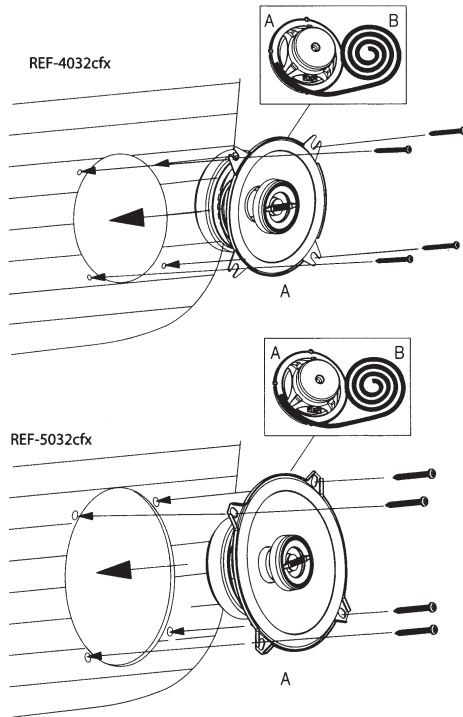

Ref - 5030cx

Ref - 6530cx

REF-4032cfx REF-5032cfx