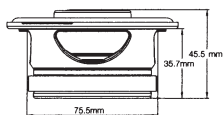

REF-3032cfx