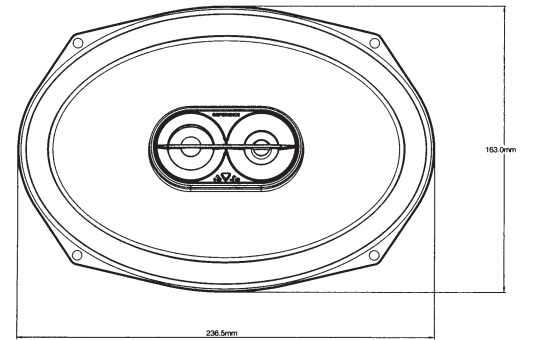

**REF-6532ix**

**REF-6532ex**

REF- 6432cfx

REF-8632cfx

REF-9632ix

REF-9633ix

SPECIFICATIONS	REF-6532cx	REF-9633cx	REF-3032cfx	REF-4032cfx	REF-5032cfx	REF-6432cfx	REF-8632cfx	REF-5030cx	REF-6530cx	REF-9630cx	REF-375tx	REF-6532ex	REF-9632bx
Type	6-1/2" (150mm) high performance coaxial car speaker	6" x 9" high performance three-way car speaker	3-1/2" (87mm) high performance coaxial car speaker	4" (100mm) high performance coaxial car speaker	5-1/4" (130mm) high performance coaxial car speaker	4" x 6" high performance coaxial car speaker	6" x 8" high performance coaxial car speaker	5-1/4" (130mm) high performance component speaker system	6-1/2" (160mm) high performance component speaker system	6" x 9" high performance component speaker system	3/4" (19mm) high performance component tweeter	6-1/2" (160mm) high performance EZFit coaxial car speaker	6" x 9" high performance coaxial car speaker
Continuous power handling	60W	100W	25W	35W	45W	45W	60W	65W	90W	125W	45W	55W	100W
Peak power handling	160W	300W	75W	105W	135W	135W	180W	195W	270W	375W	135W	165W	300W
Frequency response	53Hz-21kHz	46Hz - 30kHz	85Hz-21kHz	75Hz-21kHz	67Hz-21kHz	75Hz-21kHz	49Hz-21kHz	67Hz-21kHz	53Hz-21kHz	49Hz - 21kHz	2.5kHz - 21kHz	57Hz-21kHz	49Hz - 20kHz
Nominal impedance	3.0ohms	3.0ohms	3.0ohms	3.0ohms	3.0ohms	3.0ohms	3.0ohms	3.0ohms	3.0ohms	3.0ohms	3.0ohms	3.0ohms	3.0ohms
Sensitivity (2.83V/1m)	93dB	94dB	91dB	92dB	92dB	92dB	93dB	93dB	93dB	93dB	93dB	93dB	94dB
External diameter	6-1/4" (158mm)	9-5/16" X 6-7/16" (236.5mm X 163mm)	3-7/16" (87mm)	4-1/16" (102.4mm)	5-1/8" (129mm)	6-3/16" X 3-15/16" (157mm X 99.5mm)	8-11/16" X 5-5/8" (220mm X 142.2mm)	5-1/8" (129mm)	6-1/4" (158mm)	9-5/16" X 6-7/16" (236.5mm X 163mm)	2-1/4" (58mm)	6-1/4" (158mm)	9-5/16" X 6-7/16" (236.5mm X 163mm)
Mounting cutout diameter	5" (127mm)	8-1/2" X 5-3/4" (214.6mm X 144.6mm)	3" (75.5mm)	3-11/16" (92.1mm)	4-1/2" (113.6mm)	5-9/16" X 3-3/8" (140.4mm X 85.1mm)	7-1/4" X 6" (182.8mm X 125.6mm)	4-1/2" (113.6mm)	6" (127mm)	8-1/2" X 5-3/4" (214.6mm X 144.6mm)	1-5/8" (40mm)	4-7/8" (123.4mm)	8-1/2" X 5-3/4" (214.6mm X 144.6mm)
Total depth	2-3/4" (69.7mm)	3-3/4" (93.8mm)	1-13/16" (45.5mm)	2-3/16" (54.9mm)	2-5/16" (67.4mm)	2-3/16" (55.4mm)	2-15/16" (74.2mm)	2-3/16" (55mm)	2-9/16" (64.8mm)	3-1/2" (88mm)	1-7/16" (36.1mm)	2-1/8" (52.6mm)	3-5/8" (91.8mm)
Mounting depth	2-1/16" (51.5mm)	3-1/8" (77.8mm)	1-7/16" (35.7mm)	1-7/8" (47.3mm)	1-15/16" (48mm)	1-7/8" (46.7mm)	2-7/16" (61.1mm)	1-15/16" (48mm)	2-1/16" (51.5mm)	3-1/8" (77.8mm)	13/16" (20mm)	1-13/16" (44.6mm)	3-1/8" (77.8mm)