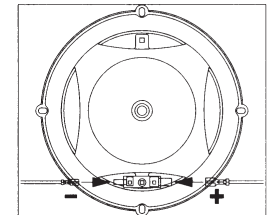

REF-6532ex

**Ref 5030cx / Ref 6530cx
Ref 9630cx**