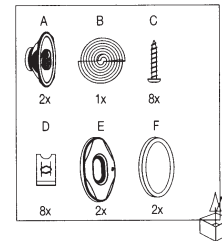

REF-9632ix REF-9633ix