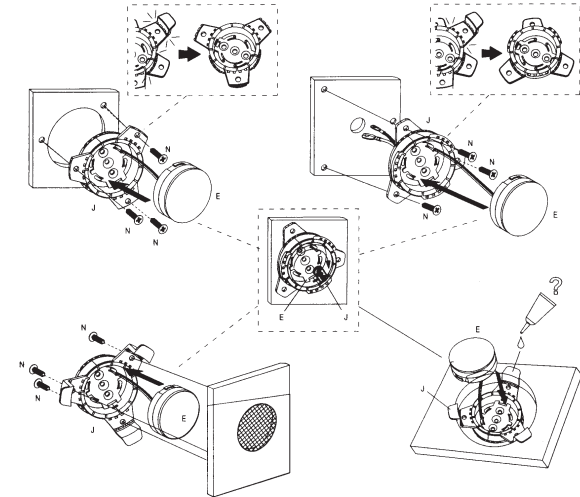

Ref-6530cx