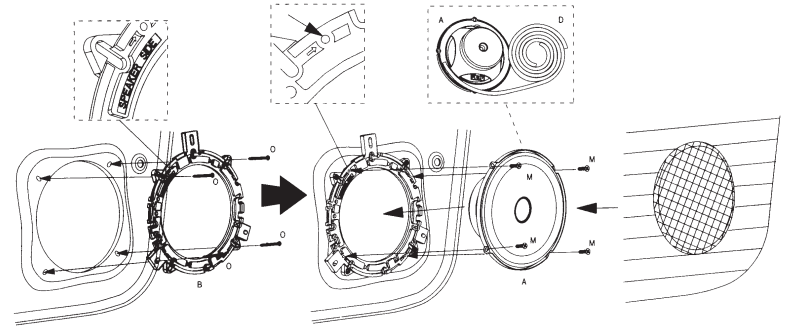

Ref-6530cx