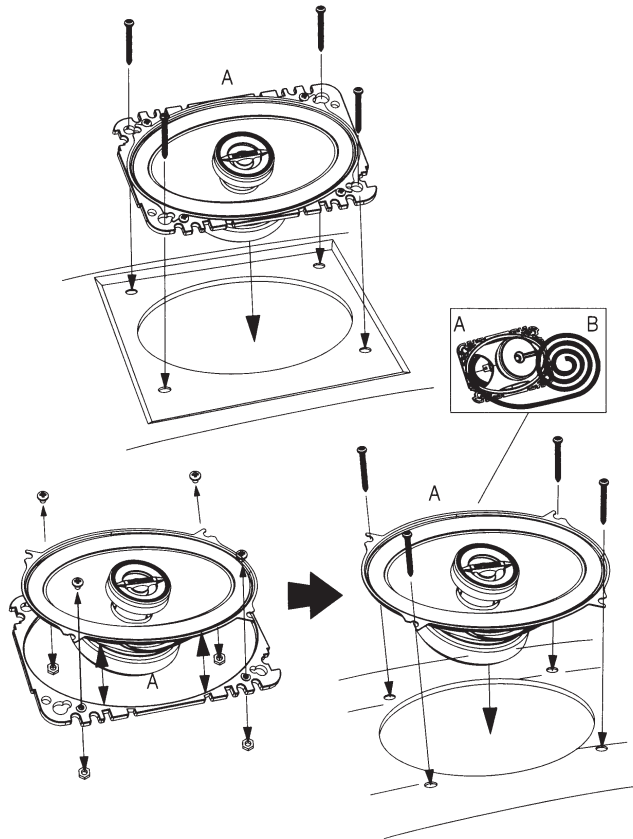

REF-6432cfx