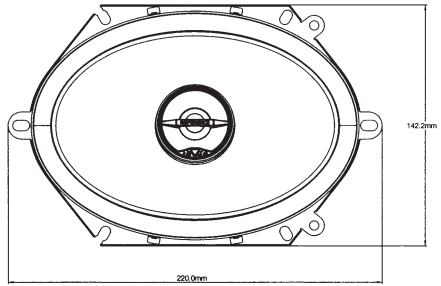

**REF-6532ix**

**REF-6532ex**

REF- 6432cfx

REF-8632cfx

REF-9632ix

REF-9633ix

SPECIFICATIONS	REF-6532cx	REF-9633cx	REF-3032cfx	REF-4032cfx	REF-5032cfx	REF-6432cfx	REF-8632cfx	REF-5030cx	REF-6530cx	REF-9630cx	REF-375tx	REF-6532ex	REF-9632bx
Type	6-1/2" (150mm) high performance coaxial car speaker	6" x 9" high performance three-way car speaker	3-1/2" (87mm) high performance coaxial car speaker	4" (100mm) high performance coaxial car speaker	5-1/4" (130mm) high performance coaxial car speaker	4" x 6" high performance coaxial car speaker	6" x 8" high performance coaxial car speaker	5-1/4" (130mm) high performance component speaker system	6-1/2" (160mm) high performance component speaker system	6" x 9" high performance component speaker system	3/4" (19mm) high performance component tweeter	6-1/2" (160mm) high performance EZFit coaxial car speaker	6" x 9" high performance coaxial car speaker
Continuous power handling	60W	100W	25W	35W	45W	45W	60W	65W	90W	125W	45W	55W	100W
Peak power handling	160W	300W	75W	105W	135W	135W	180W	195W	270W	375W	135W	165W	300W
Frequency response	53Hz-21kHz	46Hz - 30kHz	85Hz-21kHz	75Hz-21kHz	67Hz-21kHz	75Hz-21kHz	49Hz-21kHz	67Hz-21kHz	53Hz-21kHz	49Hz - 21kHz	2.5kHz - 21kHz	57Hz-21kHz	49Hz - 20kHz
Nominal impedance	3.0ohms	3.0ohms	3.0ohms	3.0ohms	3.0ohms	3.0ohms	3.0ohms	3.0ohms	3.0ohms	3.0ohms	3.0ohms	3.0ohms	3.0ohms
Sensitivity (2.83V/1m)	93dB	94dB	91dB	92dB	92dB	92dB	93dB	93dB	93dB	93dB	93dB	93dB	94dB
External diameter	6-1/4" (158mm)	9-5/16" X 6-7/16" (236.5mm X 163mm)	3-7/16" (87mm)	4-1/16" (102.4mm)	5-1/8" (129mm)	6-3/16" X 3-15/16" (157mm X 99.5mm)	8-11/16" X 5-5/8" (220mm X 142.2mm)	5-1/8" (129mm)	6-1/4" (158mm)	9-5/16" X 6-7/16" (236.5mm X 163mm)	2-1/4" (58mm)	6-1/4" (158mm)	9-5/16" X 6-7/16" (236.5mm X 163mm)
Mounting cutout diameter	5" (127mm)	8-1/2" X 5-3/4" (214.6mm X 144.6mm)	3" (75.5mm)	3-11/16" (92.1mm)	4-1/2" (113.6mm)	5-9/16" X 3-3/8" (140.4mm X 85.1mm)	7-1/4" X 6" (182.8mm X 125.6mm)	4-1/2" (113.6mm)	6" (127mm)	8-1/2" X 5-3/4" (214.6mm X 144.6mm)	1-5/8" (40mm)	4-7/8" (123.4mm)	8-1/2" X 5-3/4" (214.6mm X 144.6mm)
Total depth	2-3/4" (69.7mm)	3-3/4" (93.8mm)	1-13/16" (45.5mm)	2-3/16" (54.9mm)	2-5/16" (67.4mm)	2-3/16" (55.4mm)	2-15/16" (74.2mm)	2-3/16" (55mm)	2-9/16" (64.8mm)	3-1/2" (88mm)	1-7/16" (36.1mm)	2-1/8" (52.6mm)	3-5/8" (91.8mm)
Mounting depth	2-1/16" (51.5mm)	3-1/8" (77.8mm)	1-7/16" (35.7mm)	1-7/8" (47.3mm)	1-15/16" (48mm)	1-7/8" (46.7mm)	2-7/16" (61.1mm)	1-15/16" (48mm)	2-1/16" (51.5mm)	3-1/8" (77.8mm)	13/16" (20mm)	1-13/16" (44.6mm)	3-1/8" (77.8mm)