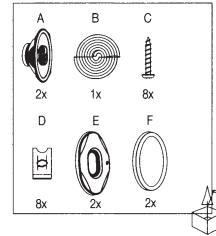

REF-9632ix REF-9633ix