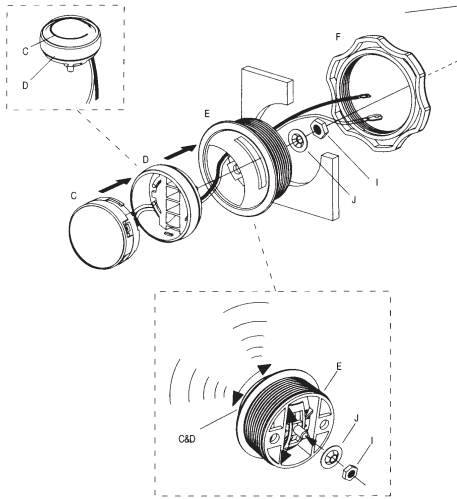

Ref-5030cx