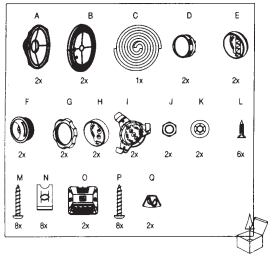

Ref-9630cx