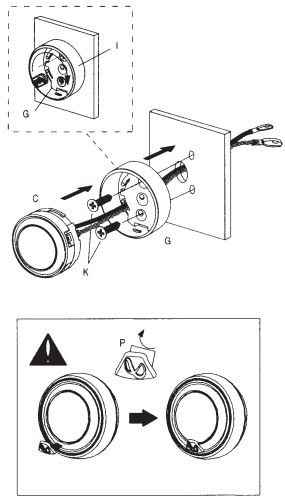

Ref-5030cx