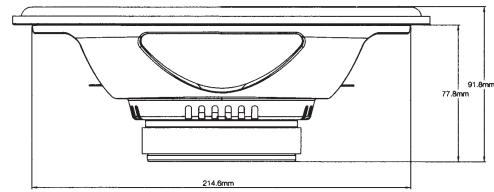

**REF-6532ix**

**REF-6532ex**

REF- 6432cfx

REF-8632cfx

REF-9632ix

REF-9633ix

SPECIFICATIONS	REF-6532cx	REF-9633cx	REF-3032cfx	REF-4032cfx	REF-5032cfx	REF-6432cfx	REF-8632cfx	REF-5030cx	REF-6530cx	REF-9630cx	REF-375tx	REF-6532ex	REF-9632bx
Type	6-1/2" (150mm) high performance coaxial car speaker	6" x 9" high performance three-way car speaker	3-1/2" (87mm) high performance coaxial car speaker	4" (100mm) high performance coaxial car speaker	5-1/4" (130mm) high performance coaxial car speaker	4" x 6" high performance coaxial car speaker	6" x 8" high performance coaxial car speaker	5-1/4" (130mm) high performance component speaker system	6-1/2" (160mm) high performance component speaker system	6" x 9" high performance component speaker system	3/4" (19mm) high performance component tweeter	6-1/2" (160mm) high performance EZFit coaxial car speaker	6" x 9" high performance coaxial car speaker
Continuous power handling	60W	100W	25W	35W	45W	45W	60W	65W	90W	125W	45W	55W	100W
Peak power handling	160W	300W	75W	105W	135W	135W	180W	195W	270W	375W	135W	165W	300W
Frequency response	53Hz-21kHz	46Hz - 30kHz	85Hz-21kHz	75Hz-21kHz	67Hz-21kHz	75Hz-21kHz	49Hz-21kHz	67Hz-21kHz	53Hz-21kHz	49Hz - 21kHz	2.5kHz - 21kHz	57Hz-21kHz	49Hz - 20kHz
Nominal impedance	3.0ohms	3.0ohms	3.0ohms	3.0ohms	3.0ohms	3.0ohms	3.0ohms	3.0ohms	3.0ohms	3.0ohms	3.0ohms	3.0ohms	3.0ohms
Sensitivity (2.83V/1m)	93dB	94dB	91dB	92dB	92dB	92dB	93dB	93dB	93dB	93dB	93dB	93dB	94dB
External diameter	6-1/4" (158mm)	9-5/16" X 6-7/16" (236.5mm X 163mm)	3-7/16" (87mm)	4-1/16" (102.4mm)	5-1/8" (129mm)	6-3/16" X 3-15/16" (157mm X 99.5mm)	8-11/16" X 5-5/8" (220mm X 142.2mm)	5-1/8" (129mm)	6-1/4" (158mm)	9-5/16" X 6-7/16" (236.5mm X 163mm)	2-1/4" (58mm)	6-1/4" (158mm)	9-5/16" X 6-7/16" (236.5mm X 163mm)
Mounting cutout diameter	5" (127mm)	8-1/2" X 5-3/4" (214.6mm X 144.6mm)	3" (75.5mm)	3-11/16" (92.1mm)	4-1/2" (113.6mm)	5-9/16" X 3-3/8" (140.4mm X 85.1mm)	7-1/4" X 6" (182.8mm X 125.6mm)	4-1/2" (113.6mm)	6" (127mm)	8-1/2" X 5-3/4" (214.6mm X 144.6mm)	1-5/8" (40mm)	4-7/8" (123.4mm)	8-1/2" X 5-3/4" (214.6mm X 144.6mm)
Total depth	2-3/4" (69.7mm)	3-3/4" (93.8mm)	1-13/16" (45.5mm)	2-3/16" (54.9mm)	2-5/16" (67.4mm)	2-3/16" (55.4mm)	2-15/16" (74.2mm)	2-3/16" (55mm)	2-9/16" (64.8mm)	3-1/2" (88mm)	1-7/16" (36.1mm)	2-1/8" (52.6mm)	3-5/8" (91.8mm)
Mounting depth	2-1/16" (51.5mm)	3-1/8" (77.8mm)	1-7/16" (35.7mm)	1-7/8" (47.3mm)	1-15/16" (48mm)	1-7/8" (46.7mm)	2-7/16" (61.1mm)	1-15/16" (48mm)	2-1/16" (51.5mm)	3-1/8" (77.8mm)	13/16" (20mm)	1-13/16" (44.6mm)	3-1/8" (77.8mm)