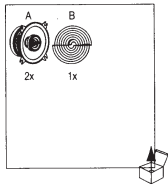

REF-4032cfx REF-5032cfx