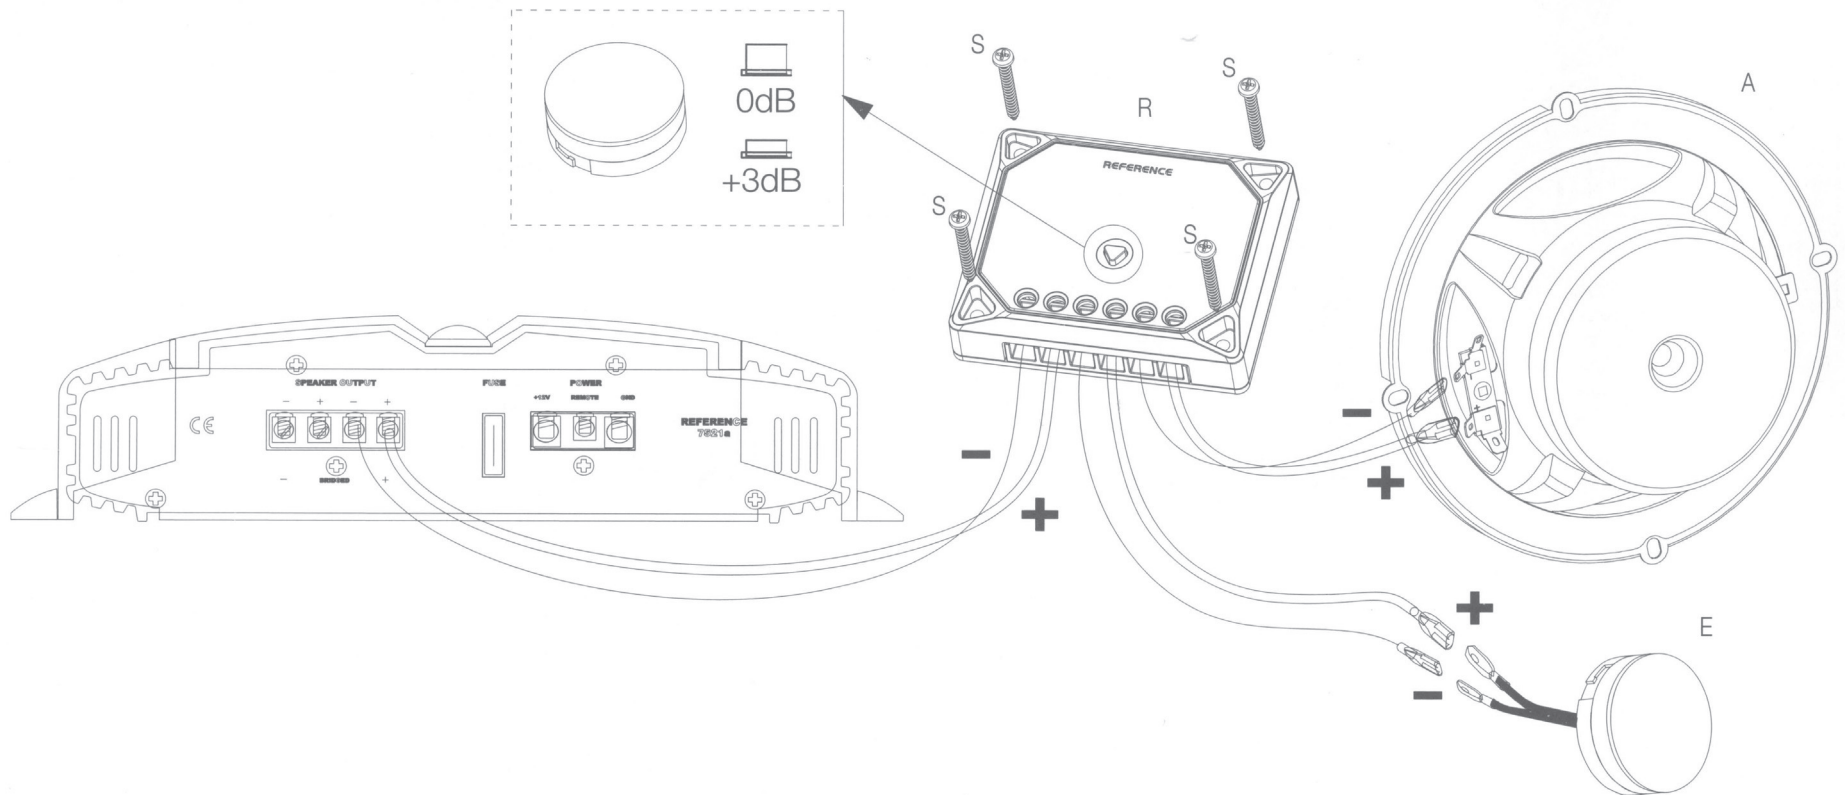

**REF-6532ix**

**REF-6532ex**

REF- 6432cfx

REF-8632cfx

REF-9632ix

REF-9633ix

SPECIFICATIONS	REF-6532cx	REF-9633cx	REF-3032cfx	REF-4032cfx	REF-5032cfx	REF-6432cfx	REF-8632cfx	REF-5030cx	REF-6530cx	REF-9630cx	REF-375tx	REF-6532ex	REF-9632bx
Type	6-1/2" (150mm) high performance coaxial car speaker	6" x 9" high performance three-way car speaker	3-1/2" (87mm) high performance coaxial car speaker	4" (100mm) high performance coaxial car speaker	5-1/4" (130mm) high performance coaxial car speaker	4" x 6" high performance coaxial car speaker	6" x 8" high performance coaxial car speaker	5-1/4" (130mm) high performance component speaker system	6-1/2" (160mm) high performance component speaker system	6" x 9" high performance component speaker system	3/4" (19mm) high performance component tweeter	6-1/2" (160mm) high performance EZFit coaxial car speaker	6" x 9" high performance coaxial car speaker
Continuous power handling	60W	100W	25W	35W	45W	45W	60W	65W	90W	125W	45W	55W	100W
Peak power handling	160W	300W	75W	105W	135W	135W	180W	195W	270W	375W	135W	165W	300W
Frequency response	53Hz-21kHz	46Hz - 30kHz	85Hz-21kHz	75Hz-21kHz	67Hz-21kHz	75Hz-21kHz	49Hz-21kHz	67Hz-21kHz	53Hz-21kHz	49Hz - 21kHz	2.5kHz - 21kHz	57Hz-21kHz	49Hz - 20kHz
Nominal impedance	3.0ohms	3.0ohms	3.0ohms	3.0ohms	3.0ohms	3.0ohms	3.0ohms	3.0ohms	3.0ohms	3.0ohms	3.0ohms	3.0ohms	3.0ohms
Sensitivity (2.83V/1m)	93dB	94dB	91dB	92dB	92dB	92dB	93dB	93dB	93dB	93dB	93dB	93dB	94dB
External diameter	6-1/4" (158mm)	9-5/16" X 6-7/16" (236.5mm X 163mm)	3-7/16" (87mm)	4-1/16" (102.4mm)	5-1/8" (129mm)	6-3/16" X 3-15/16" (157mm X 99.5mm)	8-11/16" X 5-5/8" (220mm X 142.2mm)	5-1/8" (129mm)	6-1/4" (158mm)	9-5/16" X 6-7/16" (236.5mm X 163mm)	2-1/4" (58mm)	6-1/4" (158mm)	9-5/16" X 6-7/16" (236.5mm X 163mm)
Mounting cutout diameter	5" (127mm)	8-1/2" X 5-3/4" (214.6mm X 144.6mm)	3" (75.5mm)	3-11/16" (92.1mm)	4-1/2" (113.6mm)	5-9/16" X 3-3/8" (140.4mm X 85.1mm)	7-1/4" X 6" (182.8mm X 125.6mm)	4-1/2" (113.6mm)	6" (127mm)	8-1/2" X 5-3/4" (214.6mm X 144.6mm)	1-5/8" (40mm)	4-7/8" (123.4mm)	8-1/2" X 5-3/4" (214.6mm X 144.6mm)
Total depth	2-3/4" (69.7mm)	3-3/4" (93.8mm)	1-13/16" (45.5mm)	2-3/16" (54.9mm)	2-5/16" (67.4mm)	2-3/16" (55.4mm)	2-15/16" (74.2mm)	2-3/16" (55mm)	2-9/16" (64.8mm)	3-1/2" (88mm)	1-7/16" (36.1mm)	2-1/8" (52.6mm)	3-5/8" (91.8mm)
Mounting depth	2-1/16" (51.5mm)	3-1/8" (77.8mm)	1-7/16" (35.7mm)	1-7/8" (47.3mm)	1-15/16" (48mm)	1-7/8" (46.7mm)	2-7/16" (61.1mm)	1-15/16" (48mm)	2-1/16" (51.5mm)	3-1/8" (77.8mm)	13/16" (20mm)	1-13/16" (44.6mm)	3-1/8" (77.8mm)