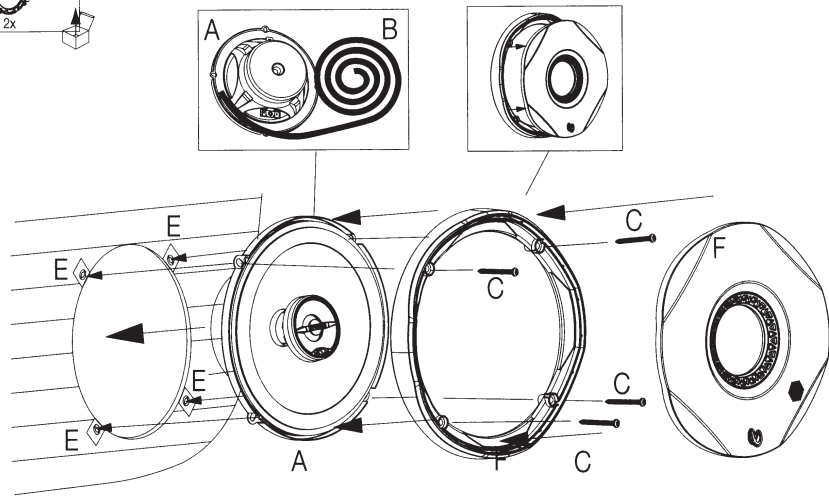

REF-6532ix REF-6532ex