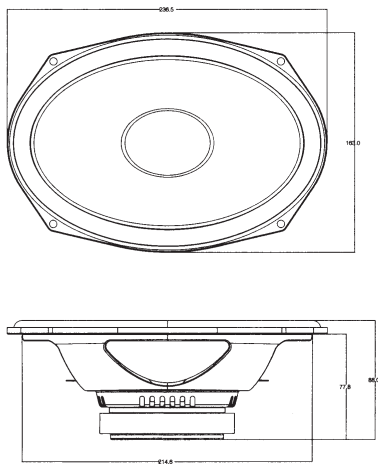

REF-3032cfx

Ref - 9630cx