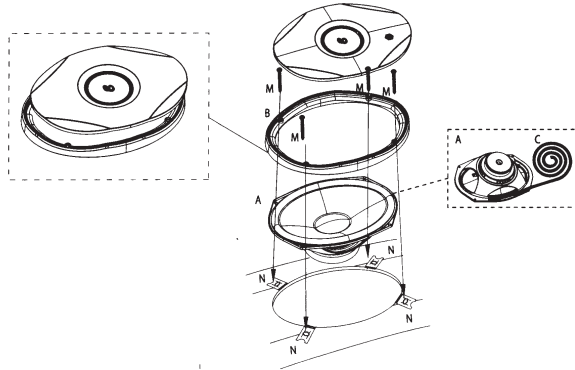

Ref-9630cx