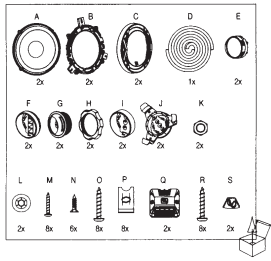

Ref-6530cx