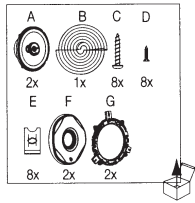

REF-6532ix REF-6532ex