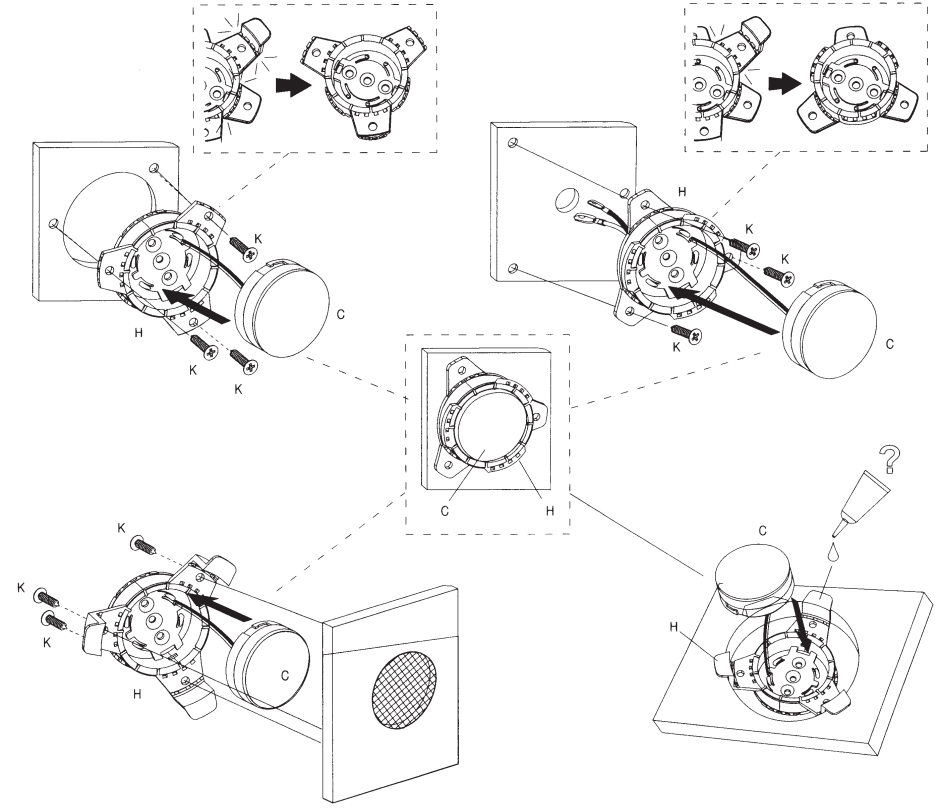

Ref-5030cx