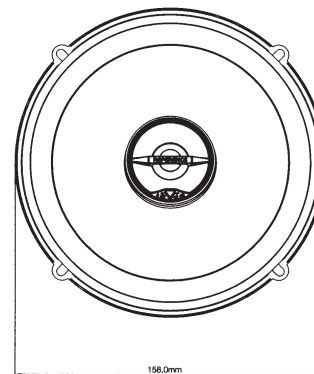

**REF-6532ix**

**REF-6532ex**

REF- 6432cfx

REF-8632cfx

REF-9632ix

REF-9633ix

SPECIFICATIONS	REF-6532cx	REF-9633cx	REF-3032cfx	REF-4032cfx	REF-5032cfx	REF-6432cfx	REF-8632cfx	REF-5030cx	REF-6530cx	REF-9630cx	REF-375tx	REF-6532ex	REF-9632bx
Type	6-1/2" (150mm) high performance coaxial car speaker	6" x 9" high performance three-way car speaker	3-1/2" (87mm) high performance coaxial car speaker	4" (100mm) high performance coaxial car speaker	5-1/4" (130mm) high performance coaxial car speaker	4" x 6" high performance coaxial car speaker	6" x 8" high performance coaxial car speaker	5-1/4" (130mm) high performance component speaker system	6-1/2" (160mm) high performance component speaker system	6" x 9" high performance component speaker system	3/4" (19mm) high performance component tweeter	6-1/2" (160mm) high performance EZFit coaxial car speaker	6" x 9" high performance coaxial car speaker
Continuous power handling	60W	100W	25W	35W	45W	45W	60W	65W	90W	125W	45W	55W	100W
Peak power handling	160W	300W	75W	105W	135W	135W	180W	195W	270W	375W	135W	165W	300W
Frequency response	53Hz-21kHz	46Hz - 30kHz	85Hz-21kHz	75Hz-21kHz	67Hz-21kHz	75Hz-21kHz	49Hz-21kHz	67Hz-21kHz	53Hz-21kHz	49Hz - 21kHz	2.5kHz - 21kHz	57Hz-21kHz	49Hz - 20kHz
Nominal impedance	3.0ohms	3.0ohms	3.0ohms	3.0ohms	3.0ohms	3.0ohms	3.0ohms	3.0ohms	3.0ohms	3.0ohms	3.0ohms	3.0ohms	3.0ohms
Sensitivity (2.83V/1m)	93dB	94dB	91dB	92dB	92dB	92dB	93dB	93dB	93dB	93dB	93dB	93dB	94dB
External diameter	6-1/4" (158mm)	9-5/16" X 6-7/16" (236.5mm X 163mm)	3-7/16" (87mm)	4-1/16" (102.4mm)	5-1/8" (129mm)	6-3/16" X 3-15/16" (157mm X 99.5mm)	8-11/16" X 5-5/8" (220mm X 142.2mm)	5-1/8" (129mm)	6-1/4" (158mm)	9-5/16" X 6-7/16" (236.5mm X 163mm)	2-1/4" (58mm)	6-1/4" (158mm)	9-5/16" X 6-7/16" (236.5mm X 163mm)
Mounting cutout diameter	5" (127mm)	8-1/2" X 5-3/4" (214.6mm X 144.6mm)	3" (75.5mm)	3-11/16" (92.1mm)	4-1/2" (113.6mm)	5-9/16" X 3-3/8" (140.4mm X 85.1mm)	7-1/4" X 6" (182.8mm X 125.6mm)	4-1/2" (113.6mm)	6" (127mm)	8-1/2" X 5-3/4" (214.6mm X 144.6mm)	1-5/8" (40mm)	4-7/8" (123.4mm)	8-1/2" X 5-3/4" (214.6mm X 144.6mm)
Total depth	2-3/4" (69.7mm)	3-3/4" (93.8mm)	1-13/16" (45.5mm)	2-3/16" (54.9mm)	2-5/16" (67.4mm)	2-3/16" (55.4mm)	2-15/16" (74.2mm)	2-3/16" (55mm)	2-9/16" (64.8mm)	3-1/2" (88mm)	1-7/16" (36.1mm)	2-1/8" (52.6mm)	3-5/8" (91.8mm)
Mounting depth	2-1/16" (51.5mm)	3-1/8" (77.8mm)	1-7/16" (35.7mm)	1-7/8" (47.3mm)	1-15/16" (48mm)	1-7/8" (46.7mm)	2-7/16" (61.1mm)	1-15/16" (48mm)	2-1/16" (51.5mm)	3-1/8" (77.8mm)	13/16" (20mm)	1-13/16" (44.6mm)	3-1/8" (77.8mm)