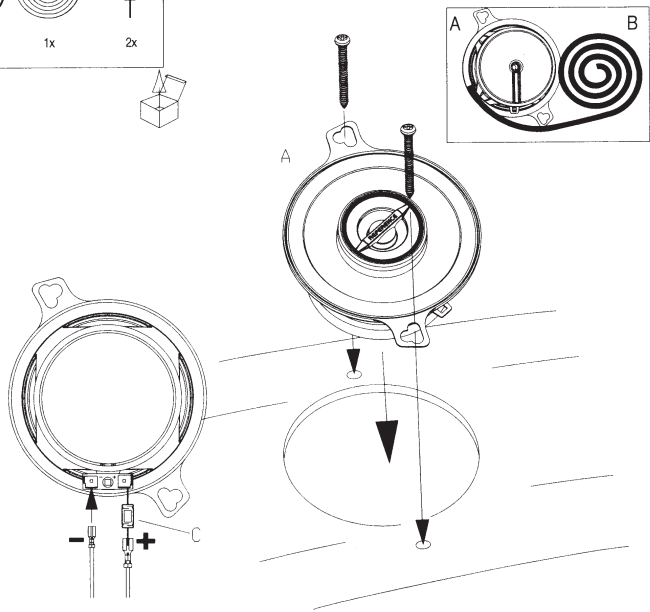

REF-3032cfx