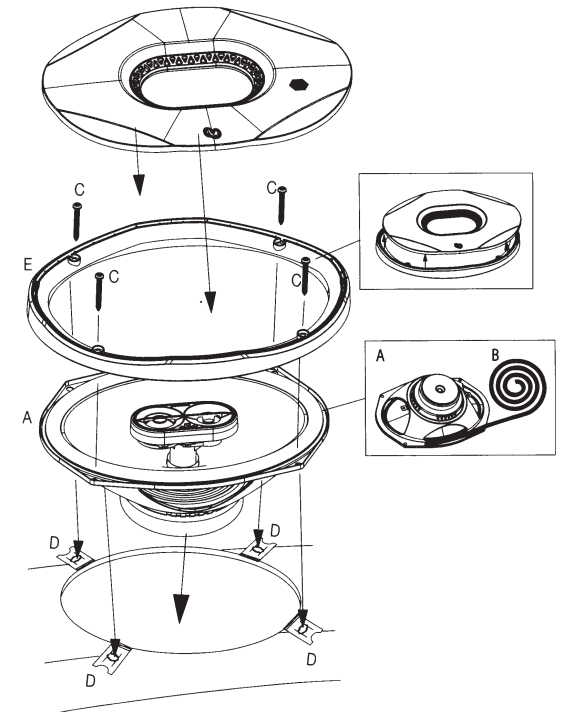

REF-9632ix REF-9633ix