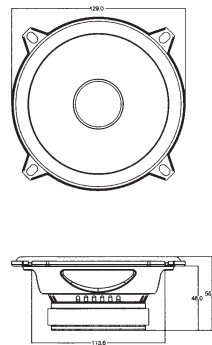

REF-4032cfx

Ref - 5030cx