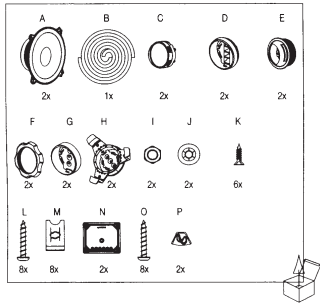

Ref-5030cx