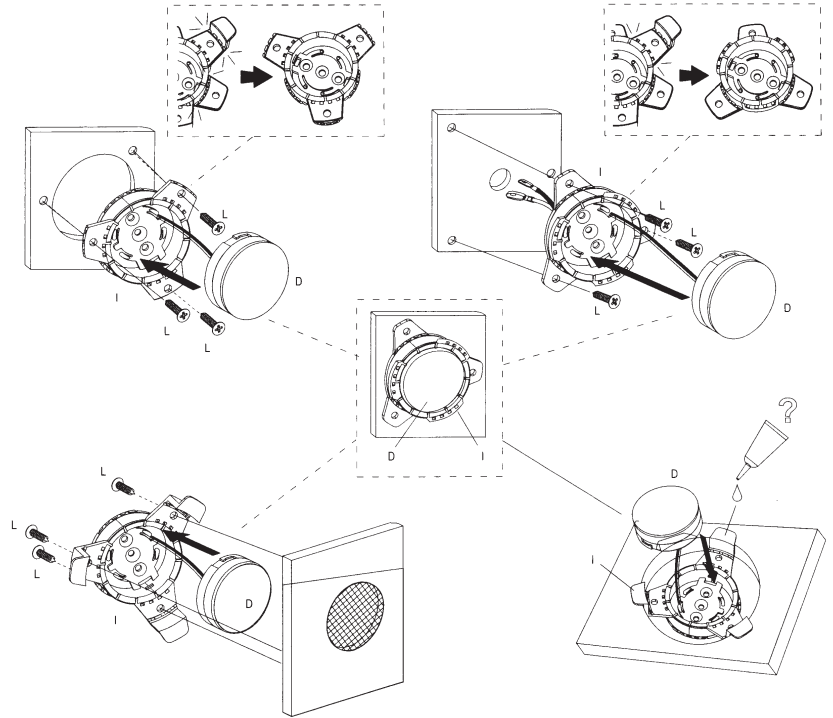

Ref-9630cx