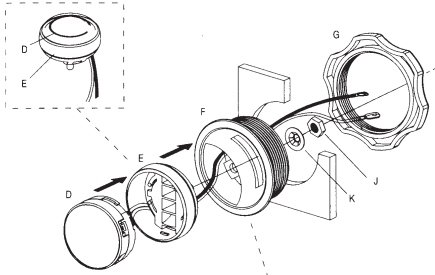

Ref-9630cx