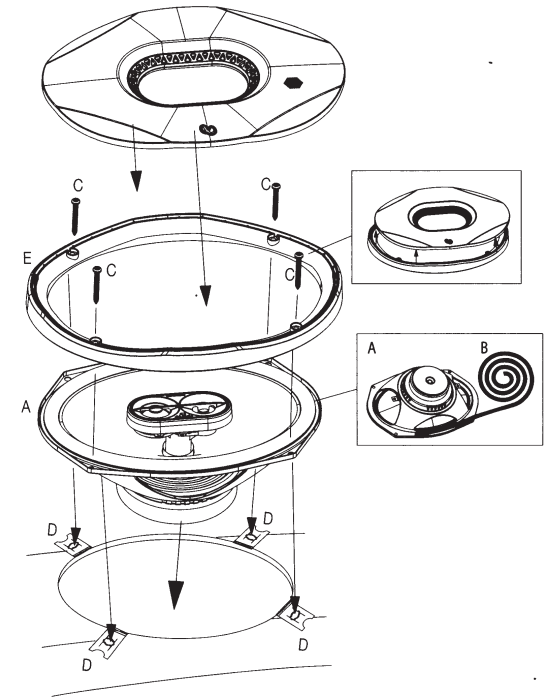

Ref - 375tx

**Ref 5030cx / Ref 6530cx
Ref 9630cx**

REF-9632ix REF-9633ix