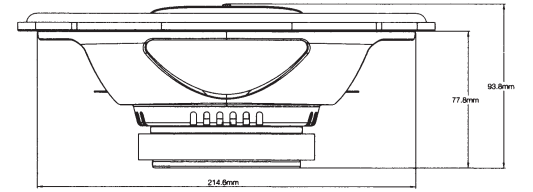

**REF-6532ix**

**REF-6532ex**

REF- 6432cfx

REF-8632cfx

REF-9632ix

REF-9633ix

SPECIFICATIONS	REF-6532cx	REF-9633cx	REF-3032cfx	REF-4032cfx	REF-5032cfx	REF-6432cfx	REF-8632cfx	REF-5030cx	REF-6530cx	REF-9630cx	REF-375tx	REF-6532ex	REF-9632bx
Type	6-1/2" (150mm) high performance coaxial car speaker	6" x 9" high performance three-way car speaker	3-1/2" (87mm) high performance coaxial car speaker	4" (100mm) high performance coaxial car speaker	5-1/4" (130mm) high performance coaxial car speaker	4" x 6" high performance coaxial car speaker	6" x 8" high performance coaxial car speaker	5-1/4" (130mm) high performance component speaker system	6-1/2" (160mm) high performance component speaker system	6" x 9" high performance component speaker system	3/4" (19mm) high performance component tweeter	6-1/2" (160mm) high performance EZFit coaxial car speaker	6" x 9" high performance coaxial car speaker
Continuous power handling	60W	100W	25W	35W	45W	45W	60W	65W	90W	125W	45W	55W	100W
Peak power handling	160W	300W	75W	105W	135W	135W	180W	195W	270W	375W	135W	165W	300W
Frequency response	53Hz-21kHz	46Hz - 30kHz	85Hz-21kHz	75Hz-21kHz	67Hz-21kHz	75Hz-21kHz	49Hz-21kHz	67Hz-21kHz	53Hz-21kHz	49Hz - 21kHz	2.5kHz - 21kHz	57Hz-21kHz	49Hz - 20kHz
Nominal impedance	3.0ohms	3.0ohms	3.0ohms	3.0ohms	3.0ohms	3.0ohms	3.0ohms	3.0ohms	3.0ohms	3.0ohms	3.0ohms	3.0ohms	3.0ohms
Sensitivity (2.83V/1m)	93dB	94dB	91dB	92dB	92dB	92dB	93dB	93dB	93dB	93dB	93dB	93dB	94dB
External diameter	6-1/4" (158mm)	9-5/16" X 6-7/16" (236.5mm X 163mm)	3-7/16" (87mm)	4-1/16" (102.4mm)	5-1/8" (129mm)	6-3/16" X 3-15/16" (157mm X 99.5mm)	8-11/16" X 5-5/8" (220mm X 142.2mm)	5-1/8" (129mm)	6-1/4" (158mm)	9-5/16" X 6-7/16" (236.5mm X 163mm)	2-1/4" (58mm)	6-1/4" (158mm)	9-5/16" X 6-7/16" (236.5mm X 163mm)
Mounting cutout diameter	5" (127mm)	8-1/2" X 5-3/4" (214.6mm X 144.6mm)	3" (75.5mm)	3-11/16" (92.1mm)	4-1/2" (113.6mm)	5-9/16" X 3-3/8" (140.4mm X 85.1mm)	7-1/4" X 6" (182.8mm X 125.6mm)	4-1/2" (113.6mm)	6" (127mm)	8-1/2" X 5-3/4" (214.6mm X 144.6mm)	1-5/8" (40mm)	4-7/8" (123.4mm)	8-1/2" X 5-3/4" (214.6mm X 144.6mm)
Total depth	2-3/4" (69.7mm)	3-3/4" (93.8mm)	1-13/16" (45.5mm)	2-3/16" (54.9mm)	2-5/16" (67.4mm)	2-3/16" (55.4mm)	2-15/16" (74.2mm)	2-3/16" (55mm)	2-9/16" (64.8mm)	3-1/2" (88mm)	1-7/16" (36.1mm)	2-1/8" (52.6mm)	3-5/8" (91.8mm)
Mounting depth	2-1/16" (51.5mm)	3-1/8" (77.8mm)	1-7/16" (35.7mm)	1-7/8" (47.3mm)	1-15/16" (48mm)	1-7/8" (46.7mm)	2-7/16" (61.1mm)	1-15/16" (48mm)	2-1/16" (51.5mm)	3-1/8" (77.8mm)	13/16" (20mm)	1-13/16" (44.6mm)	3-1/8" (77.8mm)