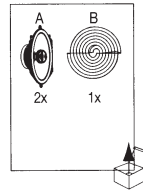

REF-8632cfx