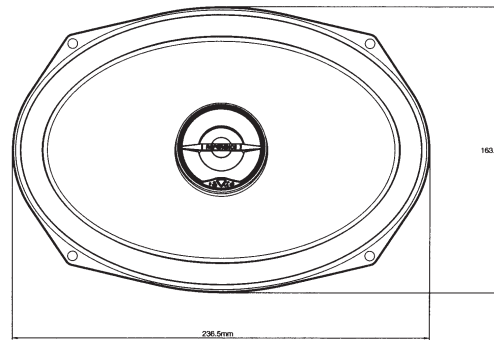

**REF-6532ix**

**REF-6532ex**

REF- 6432cfx

REF-8632cfx

REF-9632ix

REF-9633ix

SPECIFICATIONS	REF-6532cx	REF-9633cx	REF-3032cfx	REF-4032cfx	REF-5032cfx	REF-6432cfx	REF-8632cfx	REF-5030cx	REF-6530cx	REF-9630cx	REF-375tx	REF-6532ex	REF-9632bx
Type	6-1/2" (150mm) high performance coaxial car speaker	6" x 9" high performance three-way car speaker	3-1/2" (87mm) high performance coaxial car speaker	4" (100mm) high performance coaxial car speaker	5-1/4" (130mm) high performance coaxial car speaker	4" x 6" high performance coaxial car speaker	6" x 8" high performance coaxial car speaker	5-1/4" (130mm) high performance component speaker system	6-1/2" (160mm) high performance component speaker system	6" x 9" high performance component speaker system	3/4" (19mm) high performance component tweeter	6-1/2" (160mm) high performance EZFit coaxial car speaker	6" x 9" high performance coaxial car speaker
Continuous power handling	60W	100W	25W	35W	45W	45W	60W	65W	90W	125W	45W	55W	100W
Peak power handling	160W	300W	75W	105W	135W	135W	180W	195W	270W	375W	135W	165W	300W
Frequency response	53Hz-21kHz	46Hz - 30kHz	85Hz-21kHz	75Hz-21kHz	67Hz-21kHz	75Hz-21kHz	49Hz-21kHz	67Hz-21kHz	53Hz-21kHz	49Hz - 21kHz	2.5kHz - 21kHz	57Hz-21kHz	49Hz - 20kHz
Nominal impedance	3.0ohms	3.0ohms	3.0ohms	3.0ohms	3.0ohms	3.0ohms	3.0ohms	3.0ohms	3.0ohms	3.0ohms	3.0ohms	3.0ohms	3.0ohms
Sensitivity (2.83V/1m)	93dB	94dB	91dB	92dB	92dB	92dB	93dB	93dB	93dB	93dB	93dB	93dB	94dB
External diameter	6-1/4" (158mm)	9-5/16" X 6-7/16" (236.5mm X 163mm)	3-7/16" (87mm)	4-1/16" (102.4mm)	5-1/8" (129mm)	6-3/16" X 3-15/16" (157mm X 99.5mm)	8-11/16" X 5-5/8" (220mm X 142.2mm)	5-1/8" (129mm)	6-1/4" (158mm)	9-5/16" X 6-7/16" (236.5mm X 163mm)	2-1/4" (58mm)	6-1/4" (158mm)	9-5/16" X 6-7/16" (236.5mm X 163mm)
Mounting cutout diameter	5" (127mm)	8-1/2" X 5-3/4" (214.6mm X 144.6mm)	3" (75.5mm)	3-11/16" (92.1mm)	4-1/2" (113.6mm)	5-9/16" X 3-3/8" (140.4mm X 85.1mm)	7-1/4" X 6" (182.8mm X 125.6mm)	4-1/2" (113.6mm)	6" (127mm)	8-1/2" X 5-3/4" (214.6mm X 144.6mm)	1-5/8" (40mm)	4-7/8" (123.4mm)	8-1/2" X 5-3/4" (214.6mm X 144.6mm)
Total depth	2-3/4" (69.7mm)	3-3/4" (93.8mm)	1-13/16" (45.5mm)	2-3/16" (54.9mm)	2-5/16" (67.4mm)	2-3/16" (55.4mm)	2-15/16" (74.2mm)	2-3/16" (55mm)	2-9/16" (64.8mm)	3-1/2" (88mm)	1-7/16" (36.1mm)	2-1/8" (52.6mm)	3-5/8" (91.8mm)
Mounting depth	2-1/16" (51.5mm)	3-1/8" (77.8mm)	1-7/16" (35.7mm)	1-7/8" (47.3mm)	1-15/16" (48mm)	1-7/8" (46.7mm)	2-7/16" (61.1mm)	1-15/16" (48mm)	2-1/16" (51.5mm)	3-1/8" (77.8mm)	13/16" (20mm)	1-13/16" (44.6mm)	3-1/8" (77.8mm)