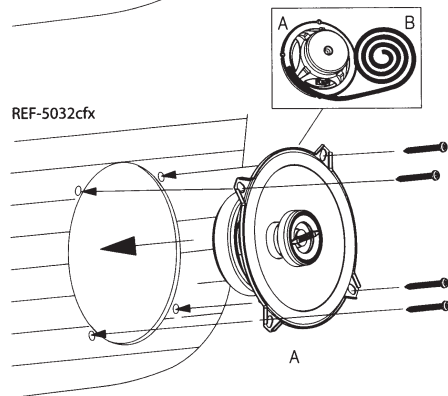

REF-4032cfx REF-5032cfx