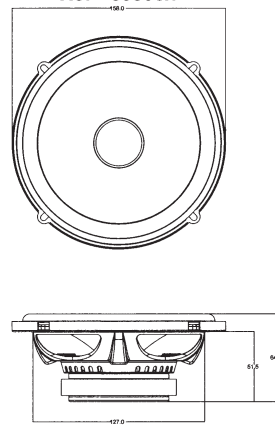

REF-5032cfx

Ref - 6530cx