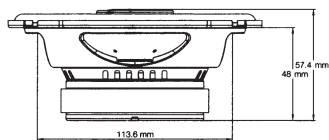

**REF-6532ix**

**REF-6532ex**

REF- 6432cfx

REF-8632cfx

REF-9632ix

REF-9633ix

SPECIFICATIONS	REF-6532cx	REF-9633cx	REF-3032cfx	REF-4032cfx	REF-5032cfx	REF-6432cfx	REF-8632cfx	REF-5030cx	REF-6530cx	REF-9630cx	REF-375tx	REF-6532ex	REF-9632bx
Type	6-1/2" (150mm) high performance coaxial car speaker	6" x 9" high performance three-way car speaker	3-1/2" (87mm) high performance coaxial car speaker	4" (100mm) high performance coaxial car speaker	5-1/4" (130mm) high performance coaxial car speaker	4" x 6" high performance coaxial car speaker	6" x 8" high performance coaxial car speaker	5-1/4" (130mm) high performance component speaker system	6-1/2" (160mm) high performance component speaker system	6" x 9" high performance component speaker system	3/4" (19mm) high performance component tweeter	6-1/2" (160mm) high performance EZFit coaxial car speaker	6" x 9" high performance coaxial car speaker
Continuous power handling	60W	100W	25W	35W	45W	45W	60W	65W	90W	125W	45W	55W	100W
Peak power handling	160W	300W	75W	105W	135W	135W	180W	195W	270W	375W	135W	165W	300W
Frequency response	53Hz-21kHz	46Hz - 30kHz	85Hz-21kHz	75Hz-21kHz	67Hz-21kHz	75Hz-21kHz	49Hz-21kHz	67Hz-21kHz	53Hz-21kHz	49Hz - 21kHz	2.5kHz - 21kHz	57Hz-21kHz	49Hz - 20kHz
Nominal impedance	3.0ohms	3.0ohms	3.0ohms	3.0ohms	3.0ohms	3.0ohms	3.0ohms	3.0ohms	3.0ohms	3.0ohms	3.0ohms	3.0ohms	3.0ohms
Sensitivity (2.83V/1m)	93dB	94dB	91dB	92dB	92dB	92dB	93dB	93dB	93dB	93dB	93dB	93dB	94dB
External diameter	6-1/4" (158mm)	9-5/16" X 6-7/16" (236.5mm X 163mm)	3-7/16" (87mm)	4-1/16" (102.4mm)	5-1/8" (129mm)	6-3/16" X 3-15/16" (157mm X 99.5mm)	8-11/16" X 5-5/8" (220mm X 142.2mm)	5-1/8" (129mm)	6-1/4" (158mm)	9-5/16" X 6-7/16" (236.5mm X 163mm)	2-1/4" (58mm)	6-1/4" (158mm)	9-5/16" X 6-7/16" (236.5mm X 163mm)
Mounting cutout diameter	5" (127mm)	8-1/2" X 5-3/4" (214.6mm X 144.6mm)	3" (75.5mm)	3-11/16" (92.1mm)	4-1/2" (113.6mm)	5-9/16" X 3-3/8" (140.4mm X 85.1mm)	7-1/4" X 6" (182.8mm X 125.6mm)	4-1/2" (113.6mm)	6" (127mm)	8-1/2" X 5-3/4" (214.6mm X 144.6mm)	1-5/8" (40mm)	4-7/8" (123.4mm)	8-1/2" X 5-3/4" (214.6mm X 144.6mm)
Total depth	2-3/4" (69.7mm)	3-3/4" (93.8mm)	1-13/16" (45.5mm)	2-3/16" (54.9mm)	2-5/16" (67.4mm)	2-3/16" (55.4mm)	2-15/16" (74.2mm)	2-3/16" (55mm)	2-9/16" (64.8mm)	3-1/2" (88mm)	1-7/16" (36.1mm)	2-1/8" (52.6mm)	3-5/8" (91.8mm)
Mounting depth	2-1/16" (51.5mm)	3-1/8" (77.8mm)	1-7/16" (35.7mm)	1-7/8" (47.3mm)	1-15/16" (48mm)	1-7/8" (46.7mm)	2-7/16" (61.1mm)	1-15/16" (48mm)	2-1/16" (51.5mm)	3-1/8" (77.8mm)	13/16" (20mm)	1-13/16" (44.6mm)	3-1/8" (77.8mm)