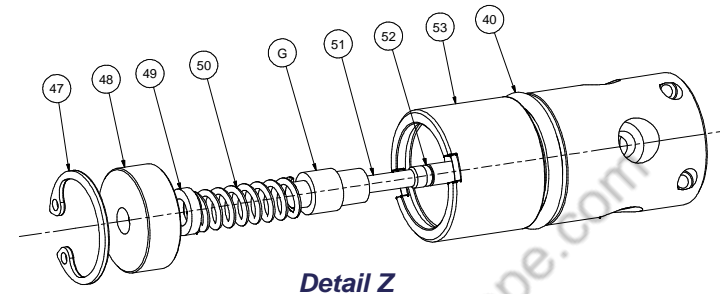

Coyote tactical stock version

Detail Y

Detail Z

COYOTE FULL RIFLE
(GAMO OUTDOOR S.L.U.)

PARTS LIST			
ITEM	QTY	PART NUMBER	DESCRIPTION
1	1	16-9125	Bolt handle fixing bolt
2	1	16-9355	Bolt handle
3	1	16-9048	O-Ring probe seal
4	2	16-9025	Pellet probe bearing
5	1	16-6729	Cocking pin bolt
6	1	16-6724	Cocking pin
7	1	16-9019	Pellet probe bearing front
8	1	16-9047	Retaining pin
9	1	16-9018	Pellet probe filler piece
10	2	16-9049	Breech bolt
11	1	16-9124	Barrel steady O-Ring
12	1	16-9354	Muzzle weight anodising
13	1	16-9678	Nut DIN439 M2,5
14	1	16-9677	Screw DIN912 M2,5x10
15	1	16-9676	Barrel steady
16	1	16-9017	Quick gauge cover
17	1	16-9352	Coyote trigger assembly
18	1	16-9020	Hammer bearing
19	1	16-9107	Hammer weight
20	1	16-9113	Trigger assy. location pin
21	1	16-6789	Ball retainer spring
22	1	16-6013	Steel bolt indent ball 6mm
23	1	16-6542	Hammer grub screw M6x6
24	1	16-9106	Hammer latch pin
25	1	16-9015	Mag slot filler
26	1	16-9119	Stock location pin
27	2	16-9043	M5x6 Socket cap plain head
28	1	16-9041	Cylinder tube rifle
29	2	16-6357	M4x6 Grudscrew

PARTS LIST			
ITEM	QTY	PART NUMBER	DESCRIPTION
30	3	16-9103	O-Ring
31	1	36240	Screw M6x22 DIN7985 TORX
32	1	39390	Trigger guard
33	1	29300	Screw ø4,2x13 DIN7983
34	1	16-9128	Quickfill bush washer
35	1	16-9037	Inlet valve spring
36	1	16-9022	Inlet valve moulding
37	1	16-9035	Quickfill brush
38	1	16-9036	Air filter
39	1	16-9038	Quickfill bush retaining pin
40	2	16-9102	O-Ring main cylinder
41	1	16-9034	Quickfill body
42	1	16-9104	O-Ring gauge
43	1	16-9040	Pressure gauge adaptor
44	1	16-9114	Quickfill cover retaining O-Ring
45	1	16-7406	O-Ring Laser 10030-30-nbr 70
46	1	16-9367	Pressure gauge assembly
47	1	16-9031	Valve housing cap circlip
48	1	16-9028	Valve housing cap
49	1	16-6584	Knock off valve spring washer
50	1	16-6092	Valve stem spring
51	1	16-9030	Knock off valve pin
52	1	16-9105	O-Ring knockoff stem
53	1	16-9027	Valve housing
54	1	16-9046	Magnet