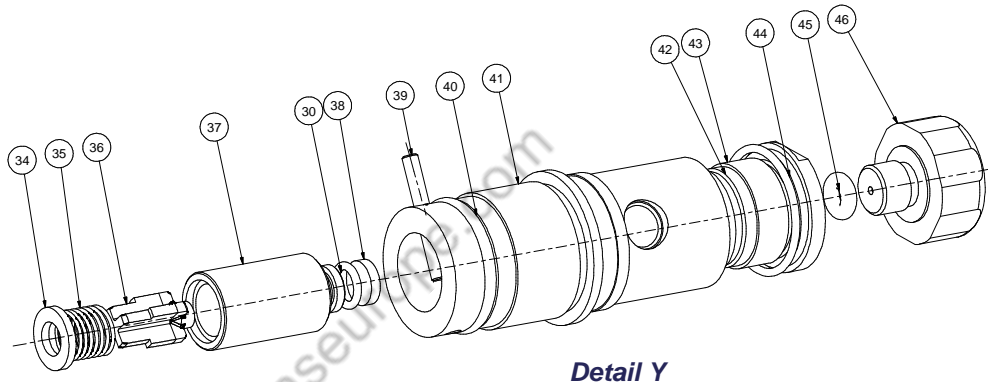

Coyote tactical stock version

Detail Y

Detail Z

COYOTE FULL RIFLE
(GAMO OUTDOOR S.L.U.)

PARTS LIST			
ITEM	QTY	PART NUMBER	DESCRIPTION
1	1	16-9125	Bolt handle fixing bolt
2	1	16-9355	Bolt handle
3	1	16-9048	O-Ring probe seal
4	2	16-9025	Pellet probe bearing
5	1	16-6729	Cocking pin bolt
6	1	16-6724	Cocking pin
7	1	16-9019	Pellet probe bearing front
8	1	16-9047	Retaining pin
9	1	16-9018	Pellet probe filler piece
10	2	16-9049	Breech bolt
11	1	16-9124	Barrel steady O-Ring
12	1	16-9354	Muzzle weight anodising
13	1	16-9678	Nut DIN439 M2,5
14	1	16-9677	Screw DIN912 M2,5x10
15	1	16-9676	Barrel steady
16	1	16-9017	Quick gauge cover
17	1	16-9352	Coyote trigger assembly
18	1	16-9020	Hammer bearing
19	1	16-9107	Hammer weight
20	1	16-9113	Trigger assy. location pin
21	1	16-6789	Ball retainer spring
22	1	16-6013	Steel bolt indent ball 6mm
23	1	16-6542	Hammer grub screw M6x6
24	1	16-9106	Hammer latch pin
25	1	16-9015	Mag slot filler
26	1	16-9119	Stock location pin
27	2	16-9043	M5x6 Socket cap plain head
28	1	16-9041	Cylinder tube rifle
29	2	16-6357	M4x6 Grudscrew

PARTS LIST			
ITEM	QTY	PART NUMBER	DESCRIPTION
30	3	16-9103	O-Ring
31	1	36240	Screw M6x22 DIN7985 TORX
32	1	39390	Trigger guard
33	1	29300	Screw ø4,2x13 DIN7983
34	1	16-9128	Quickfill bush washer
35	1	16-9037	Inlet valve spring
36	1	16-9022	Inlet valve moulding
37	1	16-9035	Quickfill brush
38	1	16-9036	Air filter
39	1	16-9038	Quickfill bush retaining pin
40	2	16-9102	O-Ring main cylinder
41	1	16-9034	Quickfill body
42	1	16-9104	O-Ring gauge
43	1	16-9040	Pressure gauge adaptor
44	1	16-9114	Quickfill cover retaining O-Ring
45	1	16-7406	O-Ring Laser 10030-30-nbr 70
46	1	16-9367	Pressure gauge assembly
47	1	16-9031	Valve housing cap circlip
48	1	16-9028	Valve housing cap
49	1	16-6584	Knock off valve spring washer
50	1	16-6092	Valve stem spring
51	1	16-9030	Knock off valve pin
52	1	16-9105	O-Ring knockoff stem
53	1	16-9027	Valve housing
54	1	16-9046	Magnet