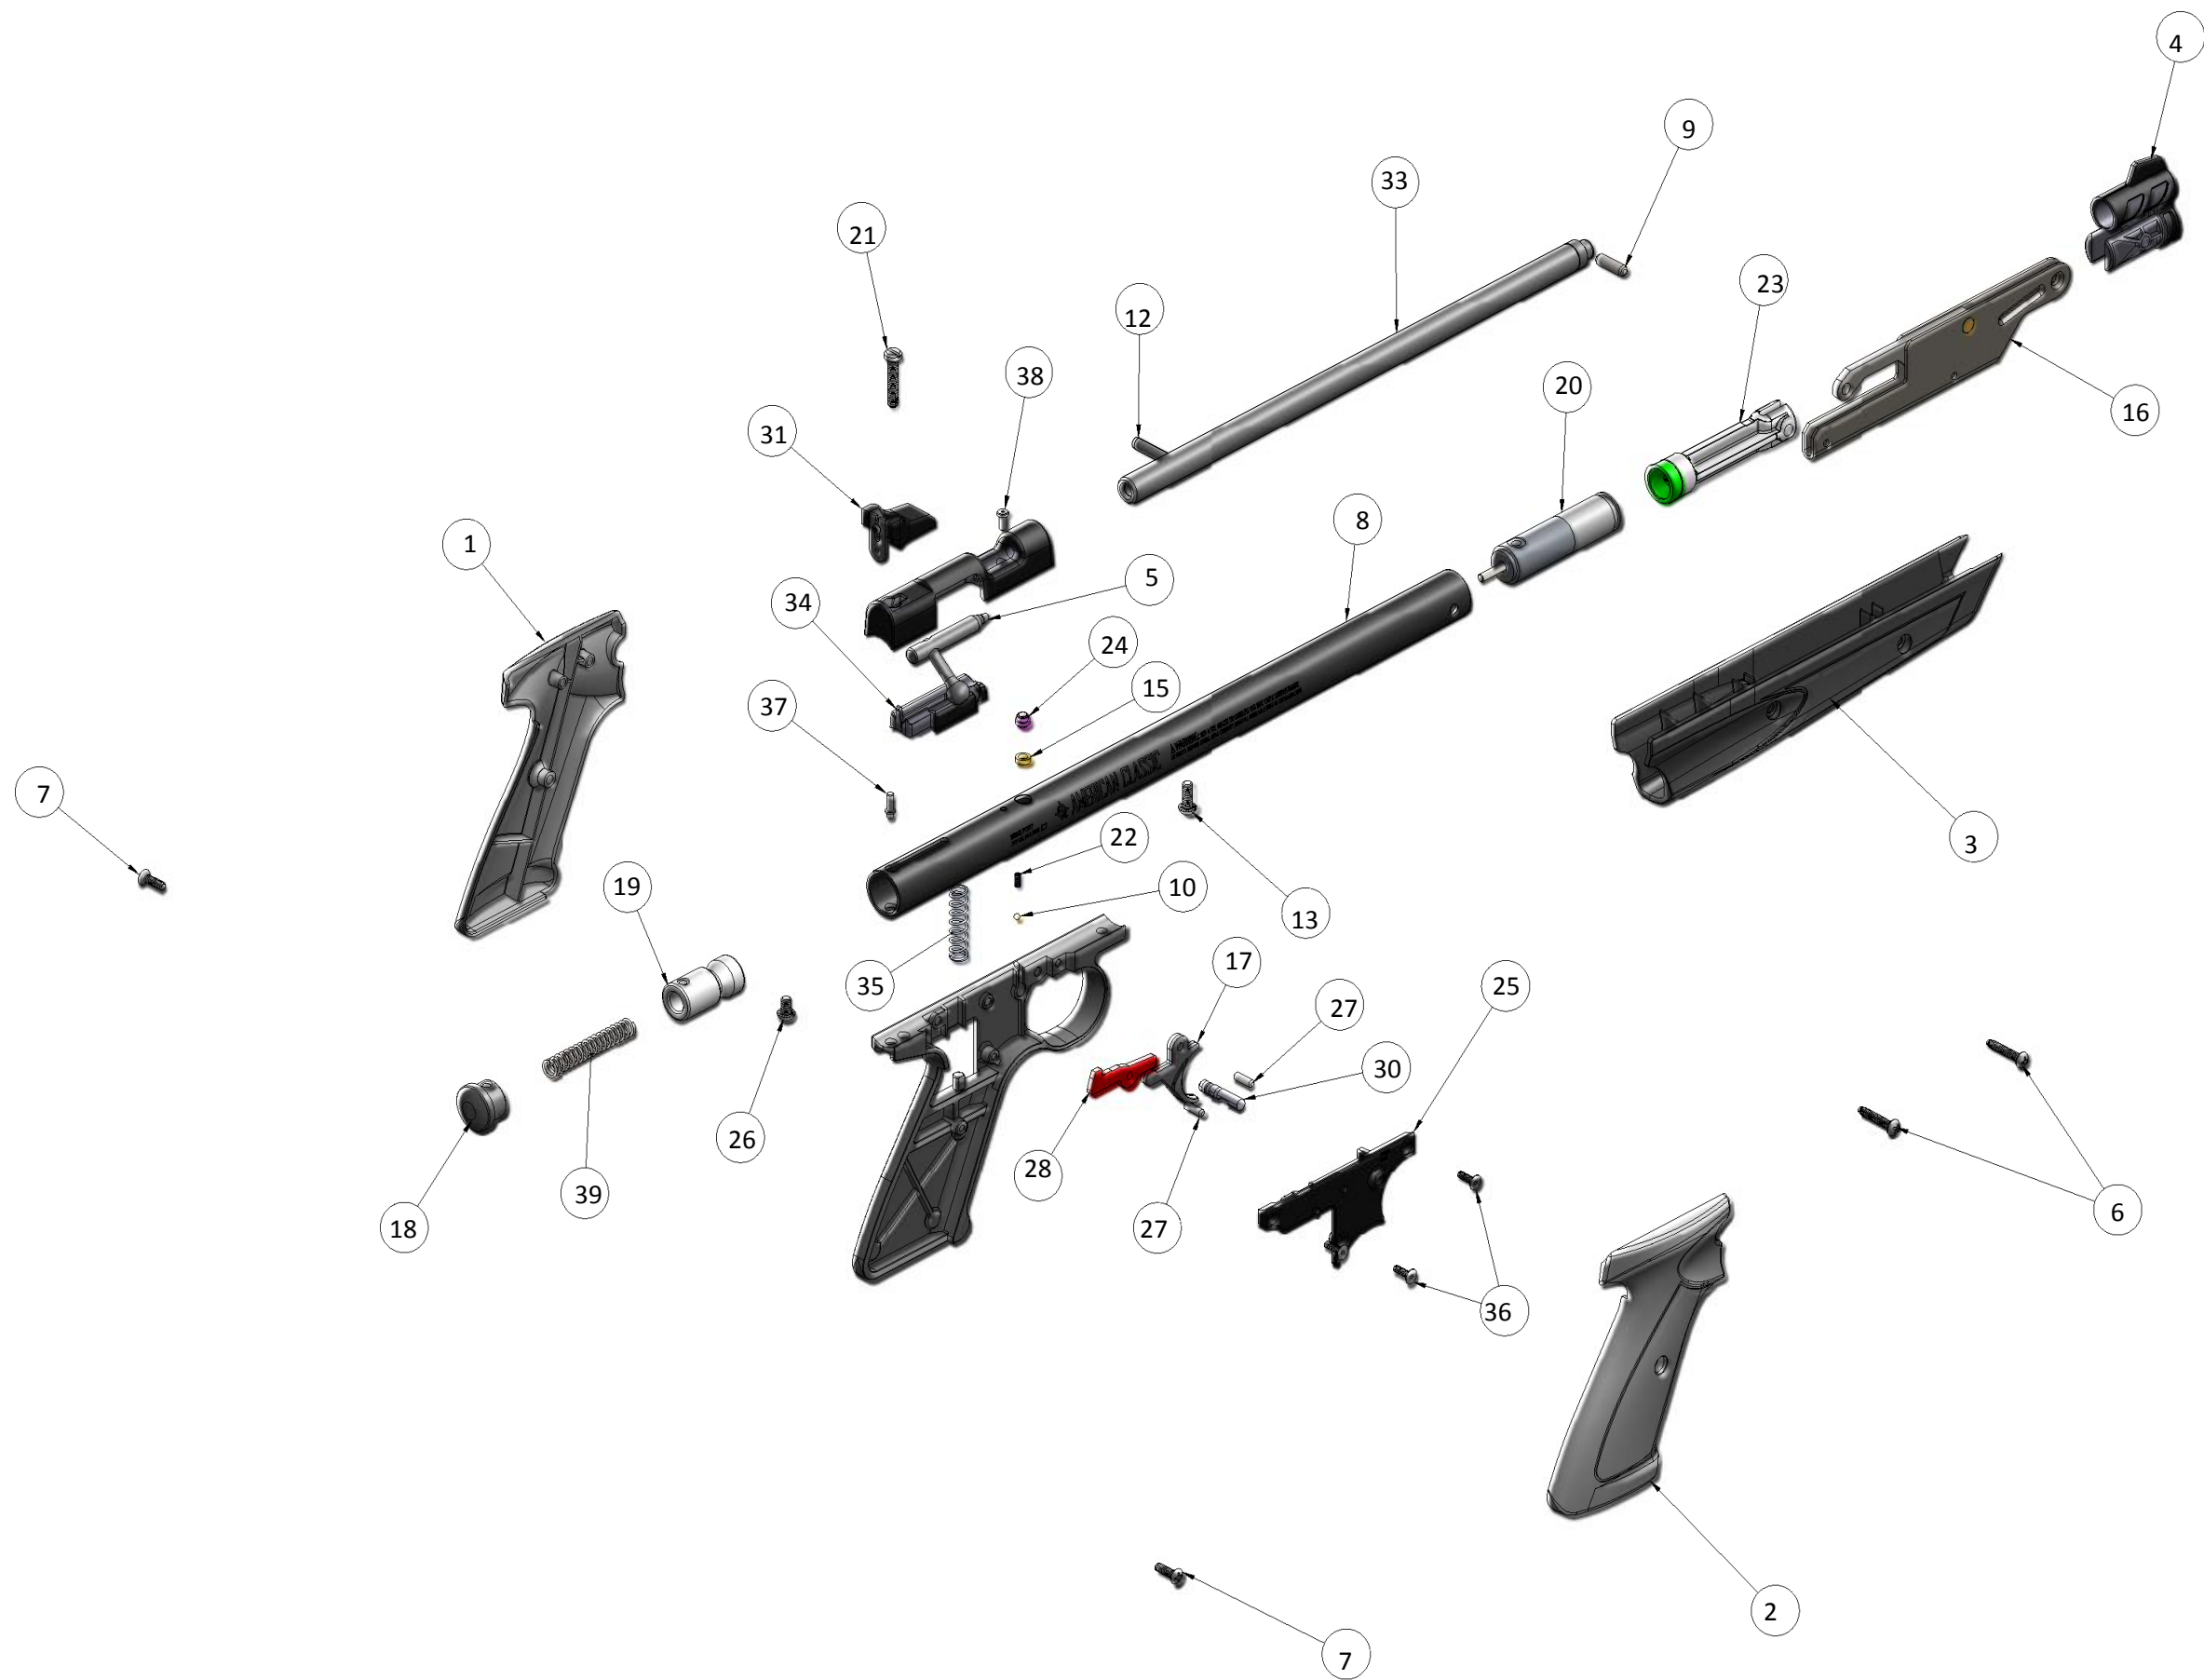

## EXPLODED VIEW & PARTS LIST

ITEM NO.	PART NUMBER	DESCRIPTION	P1377-999 -Black .177 Caliber/QTY.	Revised Date
1	P1377-001	L.H. Grip, Black	1	
2	P1377-002	R.H. Grip, Black	1	
3	P1377-003	Forearm, Black	1	
4	P1377-004	Front Sight	1	
5	P1322-005	BOLT ASSY, .22 CALIBER	1	
6	P1377-009	Forearm Screw, #6-32 x .750, PPH TYPE F	2	
7	P1377-010	Grip Screw	2	
8	P1322-011	Pump Tube, .22 Caliber	1	
9	101-033	PIN, PLUNGER GUIDE	1	
10	105-039	DIA .093 STEEL BALL	1	
11	111A067	WASHER, SPRING	1	
12	130-030	Pivot Pin	1	
13	130B031	SCREW, 8-32 x .437	1	
14	130-035	O-RING, 2-111	1	
15	130-036	BREECH GASKET	1	
16	760KB-100	ASSY LEVER-LINK	1	
17	1300-017	TRIGGER, BLACK	1	
18	1322B002	Tube Plug	1	
19	1322C005	STRIKER	1	
20	1322C013	ASSEMBLY, EXHAUST VALVE	1	
21	1322-015	SCREW, 8-32 x .843	1	
22	1322-017	SPRING, SAFETY	1	
23	760KB-150	PUMP ROD ASSY	1	
24	1322A026	SLEEVE	1	
25	1322B044	COVER	1	
26	1322A029	SCREW, 8-32 x 271, RND HD	1	
27	1322-045	PIN, .125 x .390	2	
28	1322A048	SEAR	1	
29	1322B051	FRAME, TRIGGER	1	
30	1322-052	SAFETY	1	
31	1322A059	REAR SIGHT ASSY	1	
32	1377-074	BREECH	1	
33	1322-064	BARREL, .22 CAL	1	
34	1377-077	BASE	1	
35	1377-080	SPRING, VALVE	1	
36	1763-056	SCREW, 4-40 x .375, FHCS	3	
37	2100A011	HAMMER PIN	1	
38	1322B027	SCREW, 4-48 x250	1	
39	781B051	Main Spring	1	