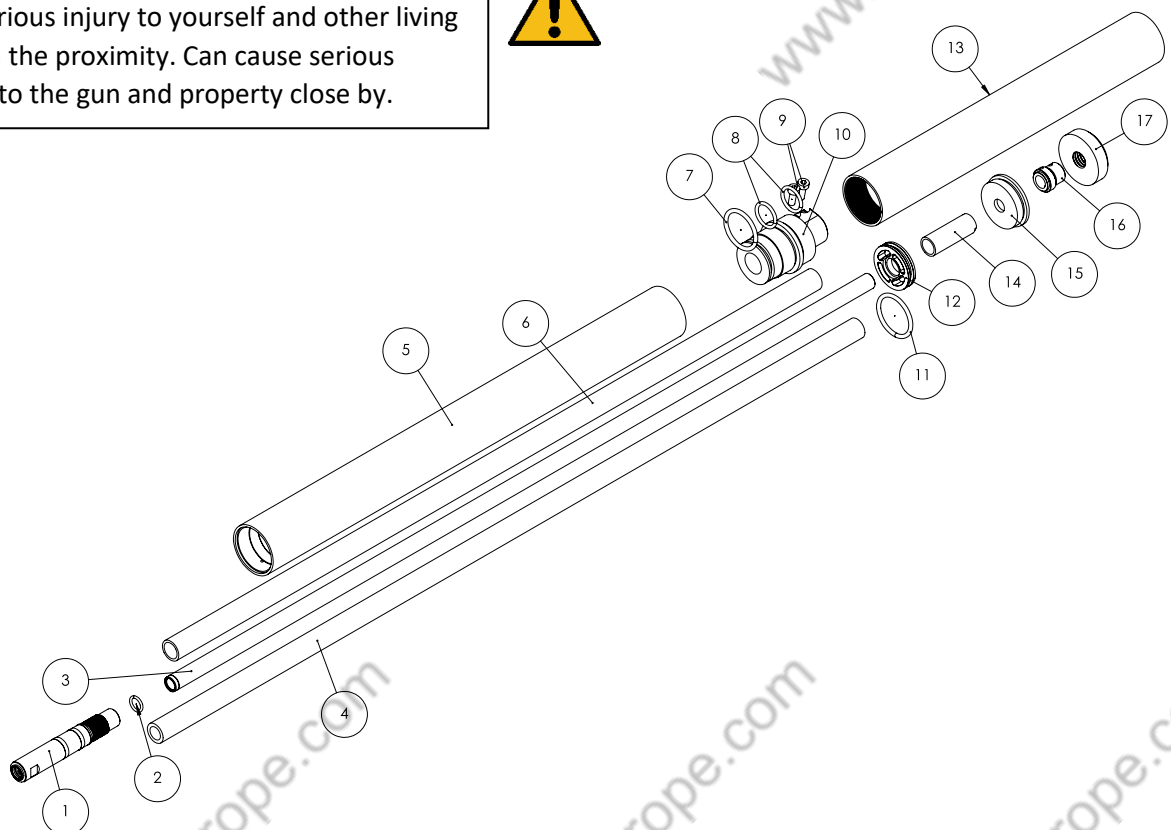

Barrel system runs thru a pressurized tube, faulty dismantling or faulty re-assembly Can cause serious injury to yourself and other living beings in the proximity. Can cause serious damage to the gun and property close by.