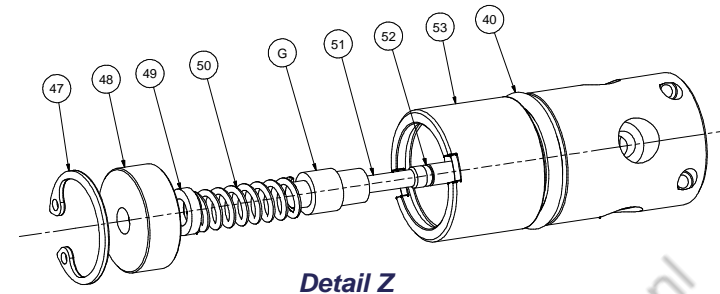

Detail Y

Detail Z

Coyote tactical stock version

COYOTE FULL RIFLE
(GAMO OUTDOOR S.L.U.)

PARTS LIST			
ITEM	QTY	PART NUMBER	DESCRIPTION
1	1	16-9125	Bolt handle fixing bolt
2	1	16-9355	Bolt handle
3	1	16-9048	O-Ring probe seal
4	2	16-9025	Pellet probe bearing
5	1	16-6729	Cocking pin bolt
6	1	16-6724	Cocking pin
7	1	16-9019	Pellet probe bearing front
8	1	16-9047	Retaining pin
9	1	16-9018	Pellet probe filler piece
10	2	16-9049	Breech bolt
11	1	16-9124	Barrel steady O-Ring
12	1	16-9354	Muzzle weight anodising
13	1	16-9678	Nut DIN439 M2,5
14	1	16-9677	Screw DIN912 M2,5x10
15	1	16-9676	Barrel steady
16	1	16-9017	Quick gauge cover
17	1	16-9352	Coyote trigger assembly
18	1	16-9020	Hammer bearing
19	1	16-9107	Hammer weight
20	1	16-9113	Trigger assy. location pin
21	1	16-6789	Ball retainer spring
22	1	16-6013	Steel bolt indent ball 6mm
23	1	16-6542	Hammer grub screw M6x6
24	1	16-9106	Hammer latch pin
25	1	16-9015	Mag slot filler
26	1	16-9119	Stock location pin
27	2	16-9043	M5x6 Socket cap plain head
28	1	16-9041	Cylinder tube rifle
29	2	16-6357	M4x6 Grudscrew

PARTS LIST			
ITEM	QTY	PART NUMBER	DESCRIPTION
30	3	16-9103	O-Ring
31	1	36240	Screw M6x22 DIN7985 TORX
32	1	39390	Trigger guard
33	1	29300	Screw ø4,2x13 DIN7983
34	1	16-9128	Quickfill bush washer
35	1	16-9037	Inlet valve spring
36	1	16-9022	Inlet valve moulding
37	1	16-9035	Quickfill brush
38	1	16-9036	Air filter
39	1	16-9038	Quickfill bush retaining pin
40	2	16-9102	O-Ring main cylinder
41	1	16-9034	Quickfill body
42	1	16-9104	O-Ring gauge
43	1	16-9040	Pressure gauge adaptor
44	1	16-9114	Quickfill cover retaining O-Ring
45	1	16-7406	O-Ring Laser 10030-30-nbr 70
46	1	16-9367	Pressure gauge assembly
47	1	16-9031	Valve housing cap circlip
48	1	16-9028	Valve housing cap
49	1	16-6584	Knock off valve spring washer
50	1	16-6092	Valve stem spring
51	1	16-9030	Knock off valve pin
52	1	16-9105	O-Ring knockoff stem
53	1	16-9027	Valve housing
54	1	16-9046	Magnet