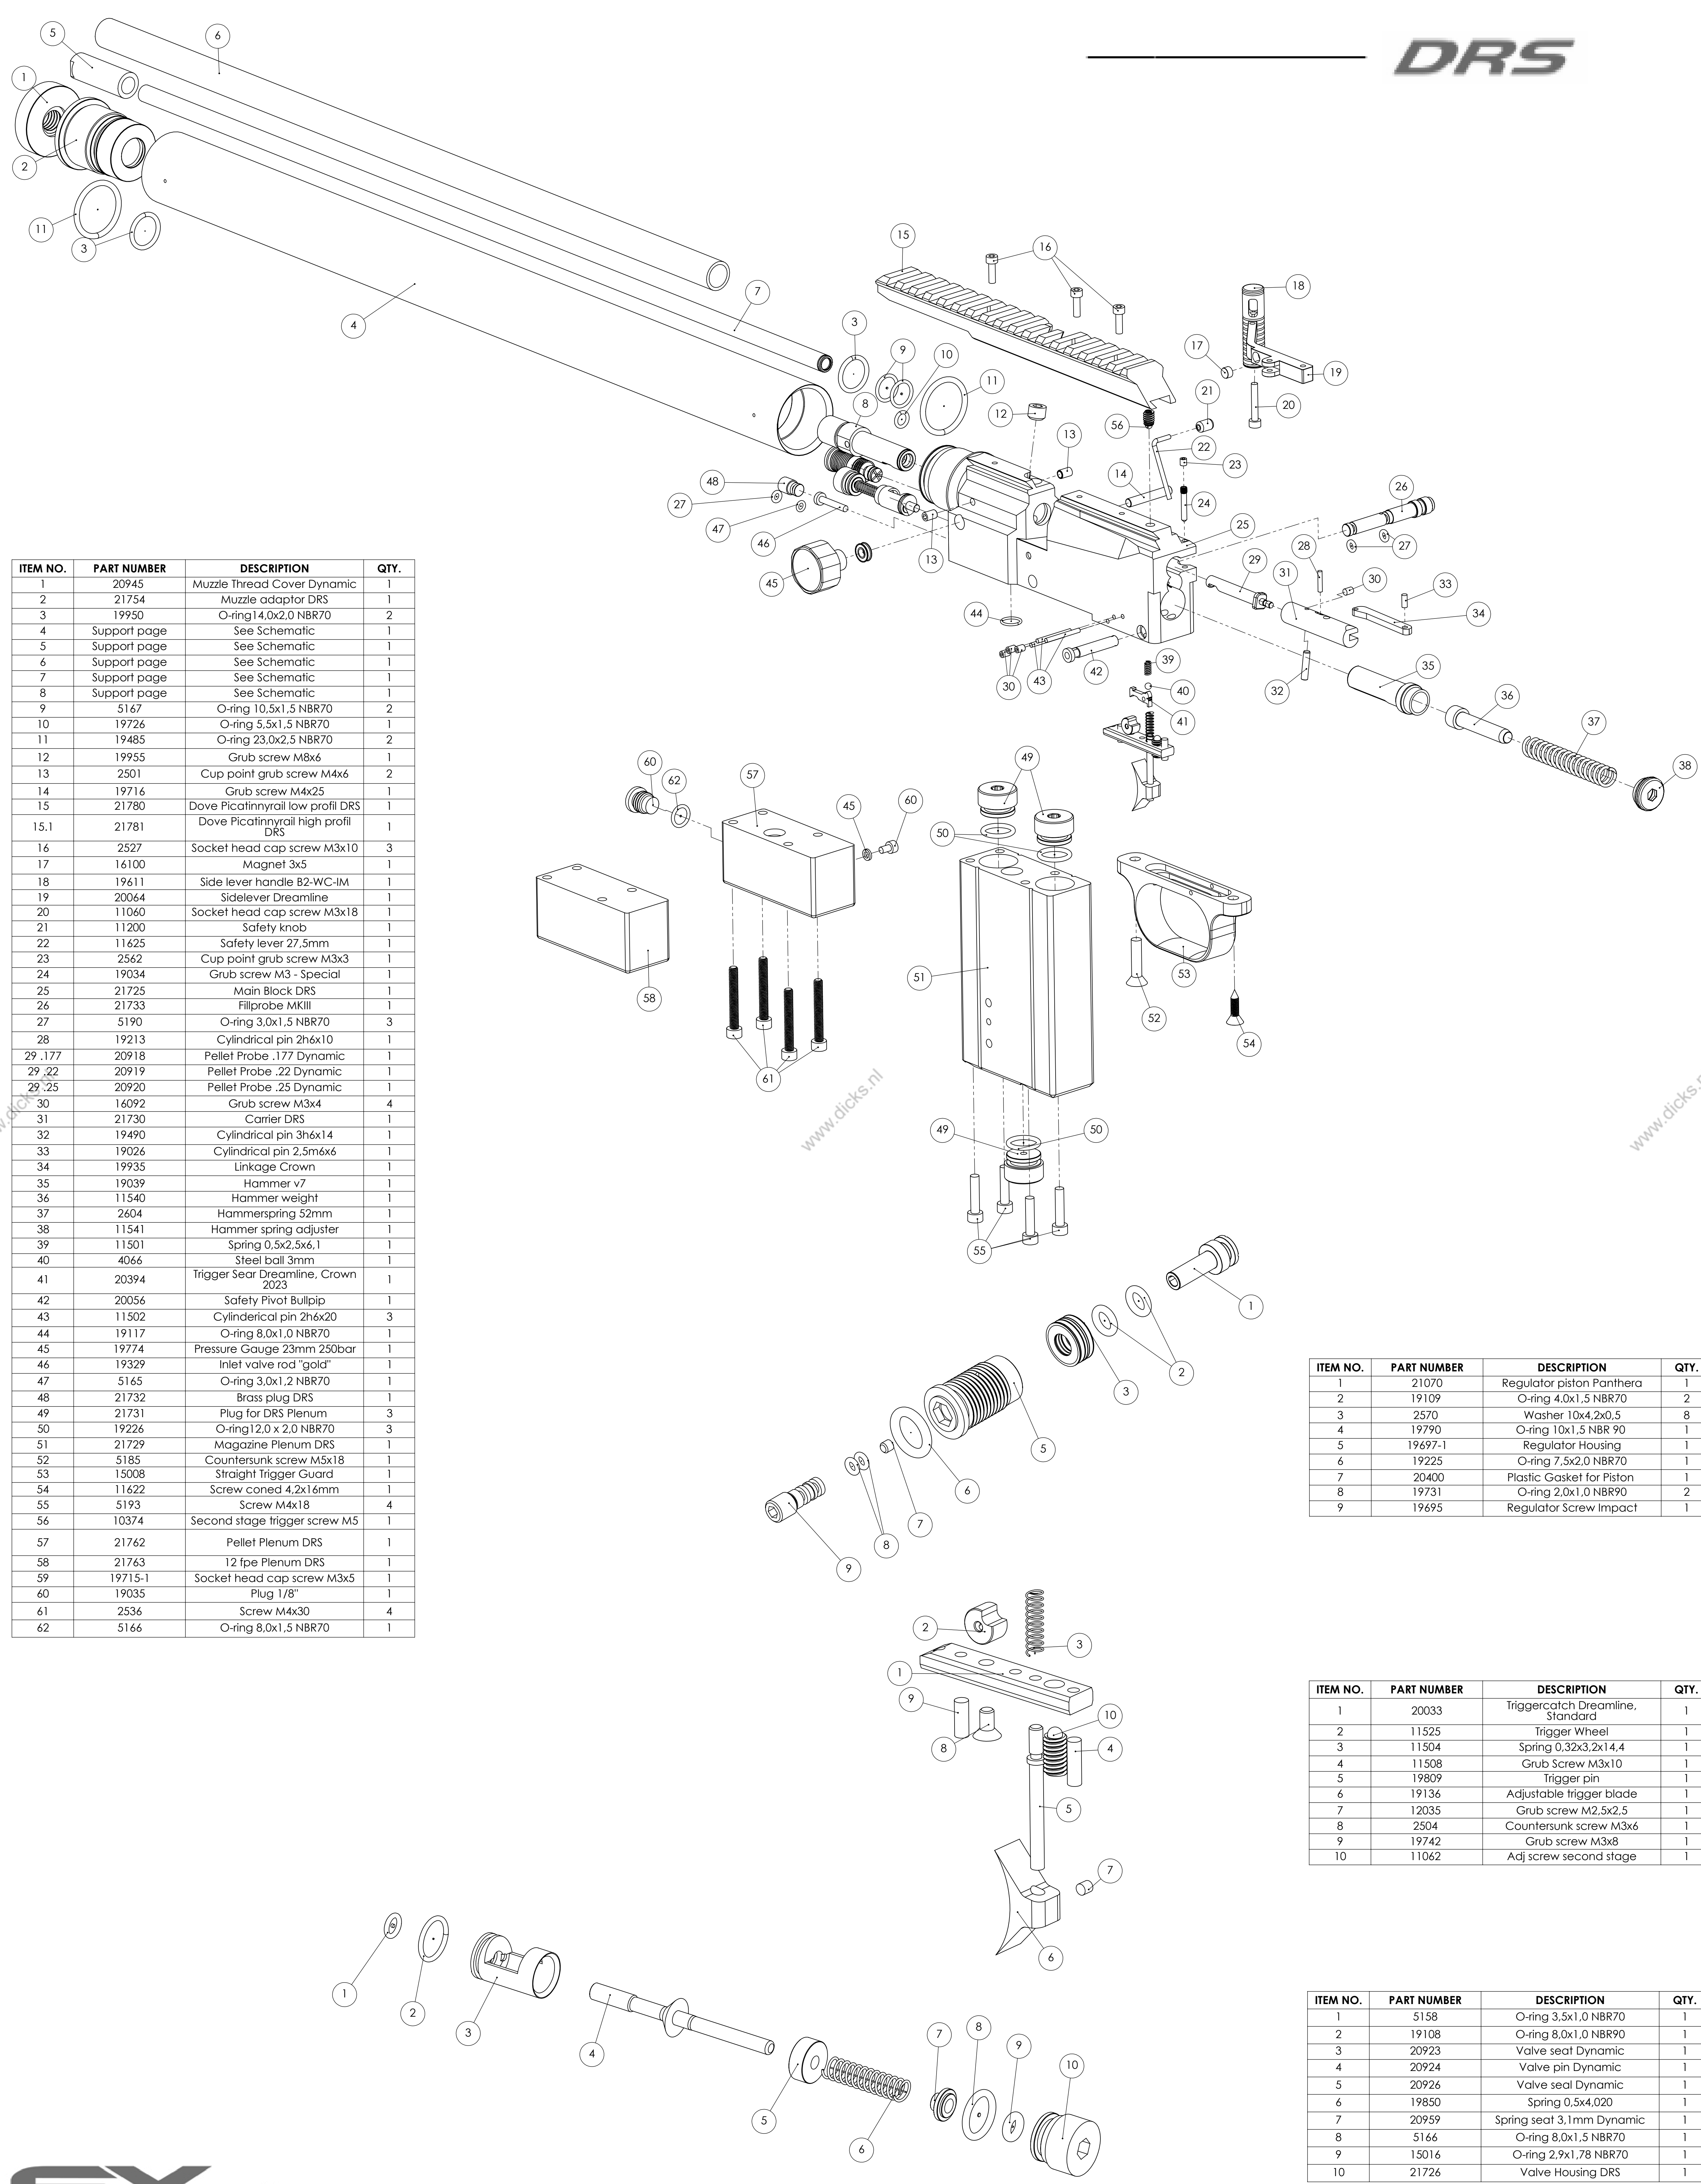

DRS

ITEM NO.	PART NUMBER	DESCRIPTION	QTY.
1	20945	Muzzle Thread Cover Dynamic	1
2	21754	Muzzle adaptor DRS	1
3	19950	O-ring 14,0x2,0 NBR70	2
4	Support page	See Schematic	1
5	Support page	See Schematic	1
6	Support page	See Schematic	1
7	Support page	See Schematic	1
8	Support page	See Schematic	1
9	5167	O-ring 10,5x1,5 NBR70	2
10	19726	O-ring 5,5x1,5 NBR70	1
11	19485	O-ring 23,0x2,5 NBR70	2
12	19955	Grub screw M8x6	1
13	2501	Cup point grub screw M4x6	2
14	19716	Grub screw M4x25	1
15	21780	Dove Picatinnyrail low profil DRS	1
15.1	21781	Dove Picatinnyrail high profil DRS	1
16	2527	Socket head cap screw M3x10	3
17	16100	Magnet 3x5	1
18	19611	Side lever handle B2-WC-IM	1
19	20064	Sidelever Dreamline	1
20	11060	Socket head cap screw M3x18	1
21	11200	Safety knob	1
22	11625	Safety lever 27,5mm	1
23	2562	Cup point grub screw M3x3	1
24	19034	Grub screw M3 - Special	1
25	21725	Main Block DRS	1
26	21733	Fillprobe MKIII	1
27	5190	O-ring 3,0x1,5 NBR70	3
28	19213	Cylindrical pin 2h6x10	1
29 .177	20918	Pellet Probe .177 Dynamic	1
29 .22	20919	Pellet Probe .22 Dynamic	1
29 .25	20920	Pellet Probe .25 Dynamic	1
30	16092	Grub screw M3x4	4
31	21730	Carrier DRS	1
32	19490	Cylindrical pin 3h6x14	1
33	19026	Cylindrical pin 2,5m6x6	1
34	19935	Linkage Crown	1
35	19039	Hammer v7	1
36	11540	Hammer weight	1
37	2604	Hammerspring 52mm	1
38	11541	Hammer spring adjuster	1
39	11501	Spring 0,5x2,5x6,1	1
40	4066	Steel ball 3mm	1
41	20394	Trigger Sear Dreamline, Crown 2023	1
42	20056	Safety Pivot Bullpip	1
43	11502	Cylindrical pin 2h6x20	3
44	19117	O-ring 8,0x1,0 NBR70	1
45	19774	Pressure Gauge 23mm 250bar	1
46	19329	Inlet valve rod "gold"	1
47	5165	O-ring 3,0x1,2 NBR70	1
48	21732	Brass plug DRS	1
49	21731	Plug for DRS Plenum	3
50	19226	O-ring 12,0 x 2,0 NBR70	3
51	21729	Magazine Plenum DRS	1
52	5185	Countersunk screw M5x18	1
53	15008	Straight Trigger Guard	1
54	11622	Screw coned 4,2x16mm	1
55	5193	Screw M4x18	4
56	10374	Second stage trigger screw M5	1
57	21762	Pellet Plenum DRS	1
58	21763	12 fpe Plenum DRS	1
59	19715-1	Socket head cap screw M3x5	1
60	19035	Plug 1/8"	1
61	2536	Screw M4x30	4
62	5166	O-ring 8,0x1,5 NBR70	1

ITEM NO.	PART NUMBER	DESCRIPTION	QTY.
1	21070	Regulator piston Panthera	1
2	19109	O-ring 4,0x1,5 NBR70	2
3	2570	Washer 10x4,2x0,5	8
4	19790	O-ring 10x1,5 NBR 90	1
5	19697-1	Regulator Housing	1
6	19225	O-ring 7,5x2,0 NBR70	1
7	20400	Plastic Gasket for Piston	1
8	19731	O-ring 2,0x1,0 NBR90	2
9	19695	Regulator Screw Impact	1

ITEM NO.	PART NUMBER	DESCRIPTION	QTY.
1	20033	Triggercatch Dreamline, Standard	1
2	11525	Trigger Wheel	1
3	11504	Spring 0,32x3,2x14,4	1
4	11508	Grub Screw M3x10	1
5	19809	Trigger pin	1
6	19136	Adjustable trigger blade	1
7	12035	Grub screw M2,5x2,5	1
8	2504	Countersunk screw M3x6	1
9	19742	Grub screw M3x8	1
10	11062	Adj screw second stage	1