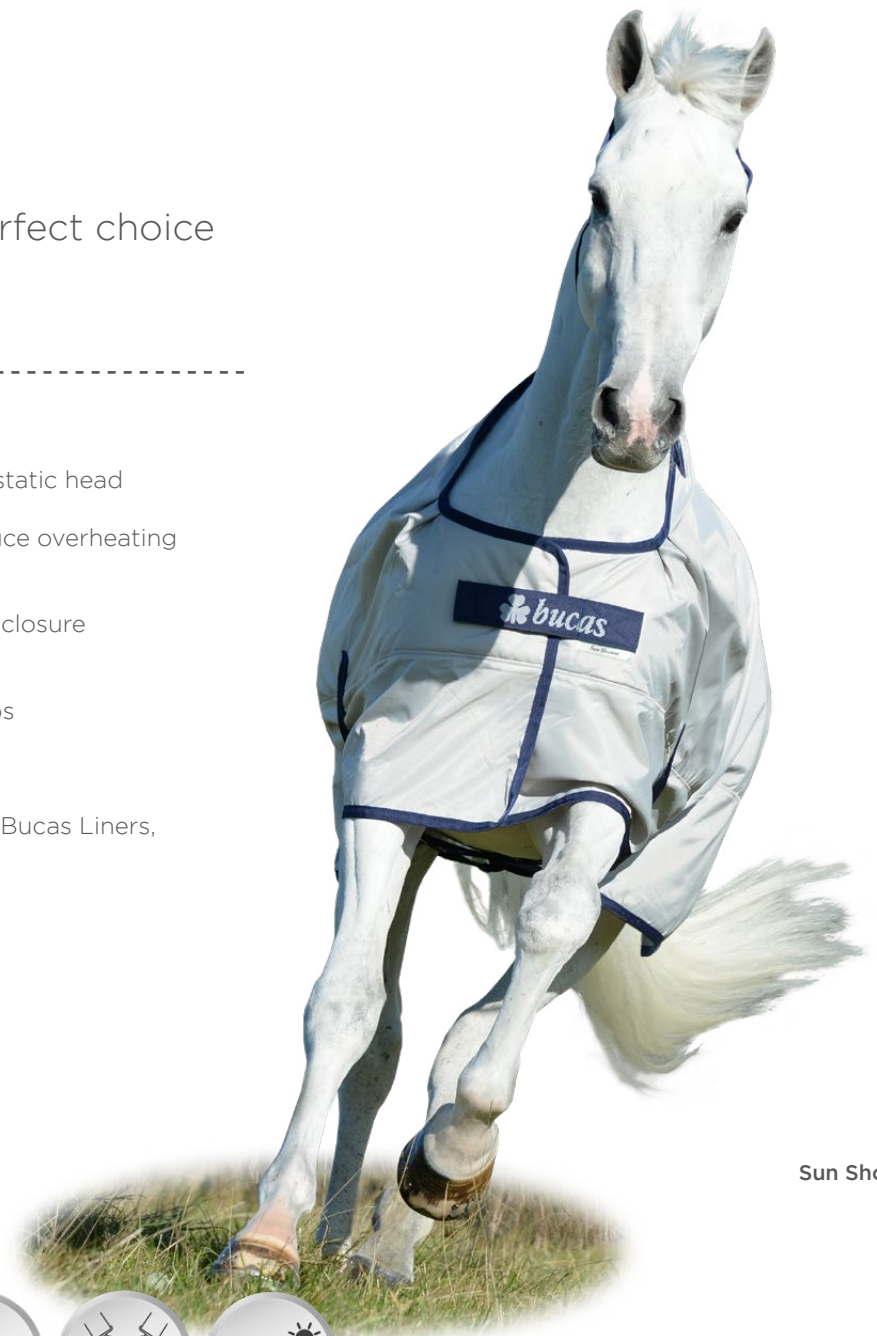

Sun Shower

The **Sun Shower** is a lightweight turnout rug making it the perfect choice when all other turnouts are too heavy and warm. It is developed to cater for both rain and sunshine.

The Sun Shower Turnout is waterproof and breathable and features a durable 840D Nylon outer. The rug's silver colour is an added bonus as it reflects sunlight, preventing your horse from overheating. The turnout is lined with a specially formulated large waffle mesh lining, which helps to keep the air circulating underneath the rug between the layers, keeping your horse cooler on hotter days.

Available in Classic Cut only with Neck sold separately, in sizes 115/5'0 - 165/7'0.

Product Codes:

- 611 Sun Shower
- 679 Sun Shower Neck

- Sun Shower, mesh waffle lining & breathable nylon outer
- Sun Shower Neck, breathable nylon outer

Recommended Temperature Ranges*

* Actual range depends on many factors, including
- clipped/unclipped - sunshine - humidity
- wind - horse activity

Features Include:

- Nylon outer, 840D
- Waterproof > 5000 mm Hydrostatic head
- Breathable > 3000 g/24h/m²
- Sun reflective colour helps reduce overheating
- Mesh lining
- Silk-feel shoulder lining
- T-bar with magnetic Snap-lock closure
- Shoulder darts
- Cross surcingles
- Attachment points for leg straps
- Tail flap
- Fillet string
- Attachments for Neck
- Connection points for use with Bucas Liners, Quilts, and Coolers

Sun Shower