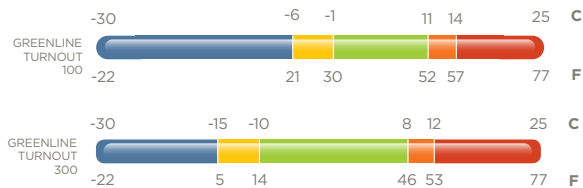

Recommended Temperature Ranges*

* Actual range depends on many factors, including - clipped/unclipped - sunshine - humidity - wind - horse activity

Features Include:

- Recycled Ripstop outer, 600D
- Waterproof > 5000 mm Hydrostatic head
- Breathable > 3000 g/24h/m²
- Dermo-care lining
- Recycled Insulation
- T-bar with magnetic Snap-lock closure
- Shoulder darts
- Cross surcingles
- Attachment points for leg straps
- Tail flap
- Fillet string
- Attachments for Neck
- Connection points for use with Bucas Liners, Quilts & Coolers
- Greenline Turnout 300, Dermo-care lining & 300g insulation
- Greenline Turnout 100, Dermo-care lining & 100g insulation
- Greenline Neck, Dermo-care lining & 50g insulation