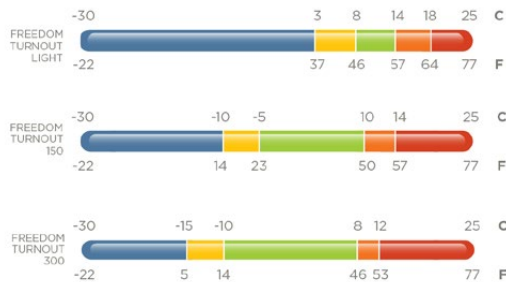

Freedom Turnout

The **Freedom Turnout Autumn/Winter** range offers exceptional value for money with the guarantee of Bucas quality. Well designed, easy to use and available in Navy all year round. **Autumn/Winter 2024 colours are: Opal and Black with taupe binding.**

The Freedom Turnout comes with a Ripstop outer and is available as a Lightweight Turnout, Medium with 150g of insulation and Extra with 300g of insulation.

Three styles are available in the Freedom Turnout: Classic Cut, High Neck and Full Neck, with the Full Neck Medium and the Full Neck Extra coming with 150g of insulation on the neck piece.

Available in a Classic cut and Full Neck in sizes 85/3'6 - 165/7'0. High Neck sizes 125/5'6 - 165/7'0.

Recommended Temperature Ranges*