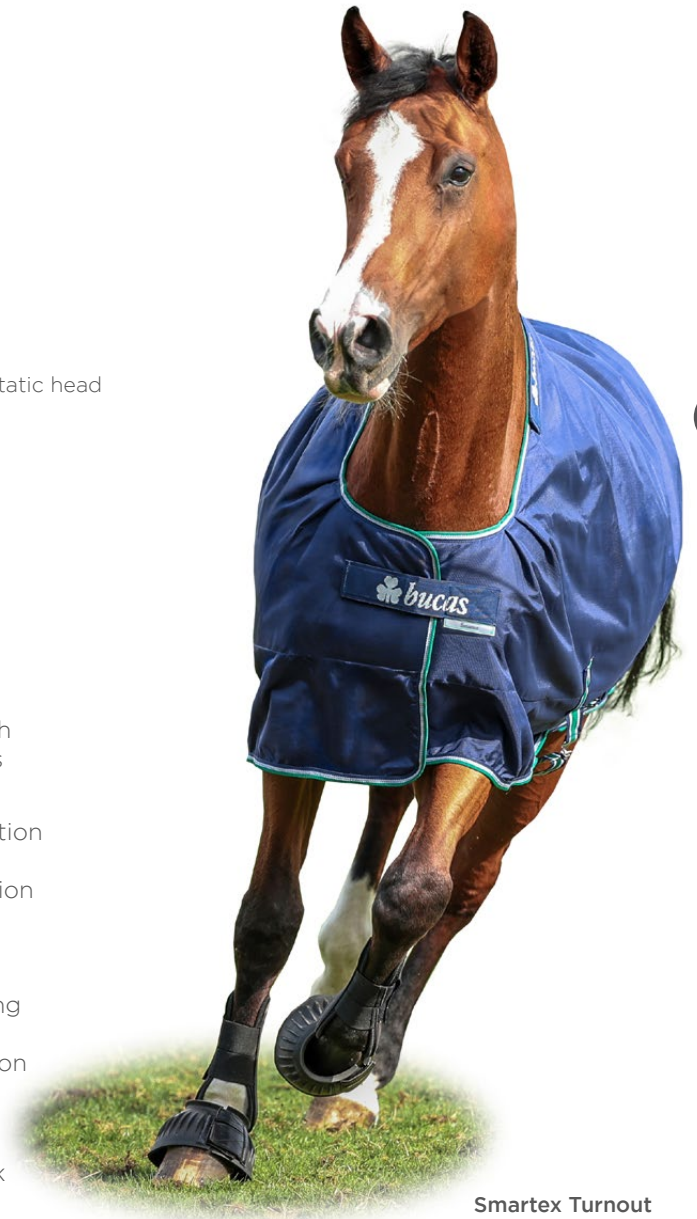

Product Codes:

- 620 Smartex Extra
- 622 Smartex Extra Big Neck
- 623 Smartex Medium
- 523 Smartex Medium Big Neck
- 626 Smartex Rain
- 627 Smartex Rain Big Neck
- 682 Smartex Neck
- 680 Smartex Neck 300

Smartex Turnout Blue