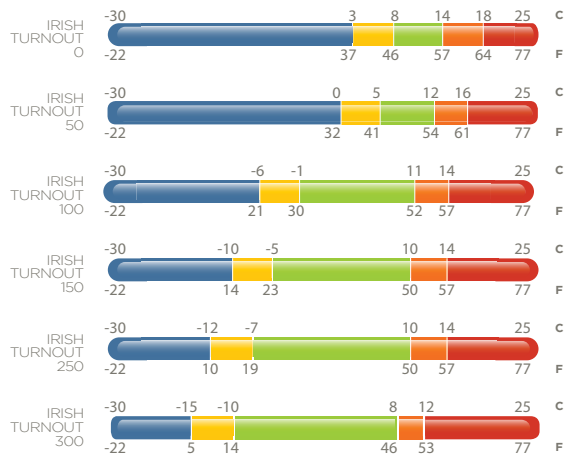

Irish Turnout

The **Irish Turnout** rug is a performance rug that gives value for money and super flexibility to suit your horse's needs.

The Irish Range comes with a silky, breathable Dermo-care lining that helps to keep the skin and coat of the horse healthy and smooth.

A wide variety of Bucas insulations, 0g - 300g, makes this range of turnout rugs versatile for horse owners. The robust 1200D Ripstop outer means your horse is well protected from the weather. Another great feature of the Irish is the range of styles - Classic Cut with a Neck sold separately, High Neck, Big Neck and a Turnout + Neck set option.

The Irish Turnout 300 and 50 are available in Black, sizes 85/3'6 - 170/7'2 and 125/5'6 - 170/7'2 in Navy. Irish 300 High Neck, 250, 100, 50 + Neck and 0 in Black only sizes 115/5'0-165/7'0. Irish Turnout 150 is available in Black and Navy in sizes 115/5'0 - 165/7'0 and the 50 Big Neck are available in Black and sizes 125/5'6-165/7'0.

Recommended Temperature Ranges*

* Actual range depends on many factors, including - clipped/unclipped - sunshine - humidity - wind - horse activity

Features Include:

- Polyester Ripstop outer, 1200D
- Waterproof > 5000 mm Hydrostatic head
- Breathable > 3000 g/24h/m²
- Dermo-care lining
- T-bar with magnetic Snap-lock closure
- Shoulder darts
- Cross surcingles
- Attachment points for leg straps
- Tail flap
- Deluxe tail cord
- Attachments for Neck on classic cut
- Connection points for use with Bucas Liners, Quilts & Coolers

- Irish Turnout 300, Dermo-care lining & 300g insulation
- Irish Turnout 250, Dermo-care lining & 250g insulation
- Irish Turnout 150, Dermo-care lining & 150g insulation
- Irish Turnout 100, Dermo-care lining & 100g insulation
- Irish Turnout 50, Dermo-care lining & 50g insulation
- Irish Turnout 0, Dermo-care lining
- Irish Turnout Neck, Stay-dry fleece with Dermo-care lining
- Irish Turnout Neck 300, Dermo-care lining & 300g insulation

Product Codes:

- 654 Irish Turnout 300
- 653 Irish Turnout 300 High Neck
- 676 Irish Turnout 250
- 659 Irish Turnout 150
- 323 Irish Turnout 100
- 656 Irish Turnout 50
- 665 Irish Turnout 0
- 536 Irish Turnout 50 + Neck Set
- 655 Irish Turnout 50 High Neck
- 308 Irish Turnout 50 Big Neck
- 683 Irish Turnout Neck
- 685 Irish Turnout Neck 300