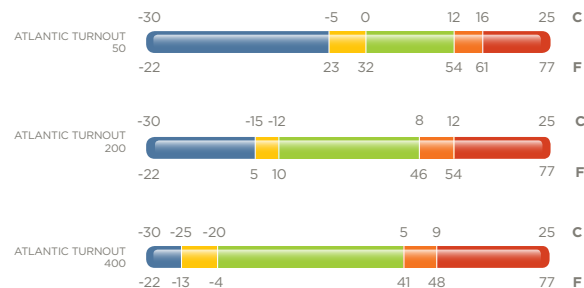

Atlantic Turnout

The Bucas **Atlantic Turnout** extends the Bucas range of durable and robust turnouts that provide protection across a wide range of temperatures.

The Atlantic Range has a Ballistic Nylon outer and silky Dermo-care lining with wicking Stay-dry properties that help to keep the horse dry and the coat smooth and soft.

The Atlantic has a Click'n Go front closure with magnetic Snap-lock to help keep the rug securely fastened on your horse. It is the perfect fit with shoulder darts and Ballistic nylon shell with waterproof and breathable coating. With a great choice of insulation, 50g, 200g and 400g, you are bound to find a suitable weight for all weather conditions.

Atlantic Turnout 400 and 50 are available in sizes 115/5'0 - 170/7'2. The Atlantic Turnout 200 is available in sizes 85/3'6 - 165/7'0. The Atlantic Turnout 50 is available in sizes 115/5'0 - 165/7'0, with the Big Neck version available in 125/5'6 - 165/7'0.

Product Codes:

- 442 Atlantic Turnout 400
- 441 Atlantic Turnout 200
- 440 Atlantic Turnout 50
- 428 Atlantic Turnout Big Neck 50
- 444 Atlantic Turnout Neck
- 445 Atlantic Turnout Neck 300

Recommended Temperature Ranges*