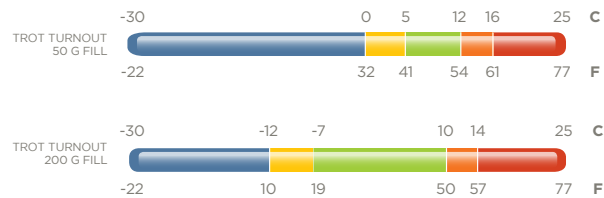

Trot Turnout

The Bucas **Trot Turnout** rug is specially designed to fit the shape of a trotting horse.

The Trot Turnout rug is waterproof and breathable with a 600D ripstop outer and a Silk-feel lining. Features include shoulder darts with elasticated double front T-bar front closure with a single Snap-lock magnetic fitting which makes this rug a great fit.

Available with 50g or 200g of insulation and it comes with attachment points for a Neck, which is sold separately.

Available in sizes 125/5'6 - 165/7'0 with 50g and 200g insulation.

Product Codes:

- 537 Trot Turnout 50
- 538 Trot Turnout 200
- 539 Trot Turnout Neck

Recommended Temperature Ranges*