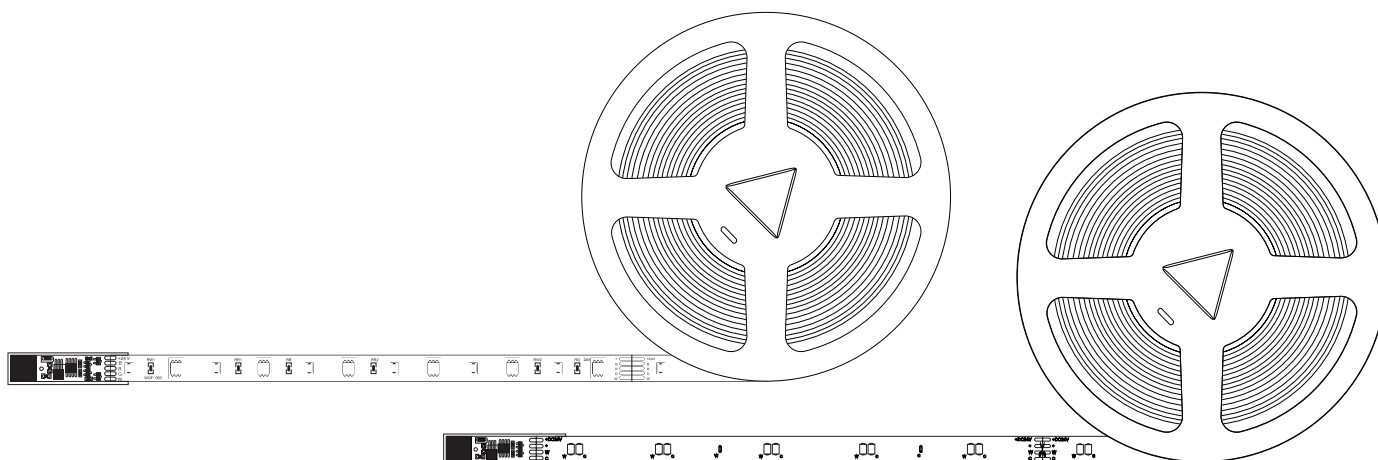

EN INSTALLATION INSTRUCTIONS:

Attention

Installation should only be done by persons with electro technical knowledge and experience. These products are not suitable for installation at locations near the sea or in other environments with a corrosive atmosphere.

DE INSTALLATIONSANLEITUNG

Beachtung

Die Installation sollte nur durch Personen mit elektronischen Kenntnissen und Erfahrungen ausgeführt werden. Nicht geeignet für die Installation an Orten nahe am Meer oder in anderen Bereichen mit einer korrosiven Atmosphäre.

NL INSTALLATIE INSTRUCTIES

Attentie

Installatie dient door een erkende installateur te worden verricht in overeenstemming met plaatselijke en (inter)nationale voorschriften voor elektrische installaties. Niet geschikt voor installatie op locaties dicht bij de zee of in overige omgevingen met een corrosieve atmosfeer.

FR NOTICE D'INSTALLATION

Attention

L'installation ne doit être effectuée que par des personnes possédant des connaissances et de l'expérience en électrotechnique. Ne convient pas pour une installation dans des endroits à proximité de la mer ou dans d'autres zones avec une atmosphère corrosive.

ES INSTRUCCIONES DE INSTALACIÓN

Atención

Instalación sólo para personas con conocimientos técnicos de electricidad y experiencia. No es adecuado para su instalación en lugares cercanos al mar o en otros ambientes con una atmósfera corrosiva.