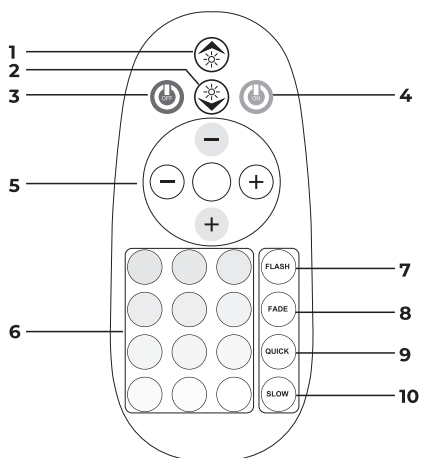

PACKING:

- LED Strip: 3m, 5m or 2*5m
- Mounting Clips: 3m - 5 clips | 5m - 10 clips | 2*5m - 15 clips
- Remote
- Adapter

TECHNICAL DATA:

Model	LEDs/M	Color	Strip Length	Voltage	Power(W)/set	Cuttable	Dimmable
LVS20001	60	CCT	3m	24V	12	Yes, per 20cm	Yes
LVS20002	60	RGB WW	3m	24V	12	Yes, per 20cm	Yes
LVS20003	60	CCT	5m	24V	24	Yes, per 20cm	Yes
LVS20004	60	RGB WW	5m	24V	24	Yes, per 20cm	Yes
LVS20005	60	CCT	2*5m	24V	24	Yes, per 20cm	Yes
LVS20006	60	RGB WW	2*5m	24V	24	Yes, per 20cm	Yes

REMOTE CONTROL:

Model: LVS20001, LVS20003 and LVS20005

1. Brightness +
2. Brightness -
3. OFF
4. ON
5. CCT change
6. Static color
7. Cold white jump | Warm white jump | Alternate flash
8. Cold white gradient | Warm white gradient | Alternate CCT
9. Speed +
10. Speed -

Model: LVS20002, LVS20004 and LVS20006