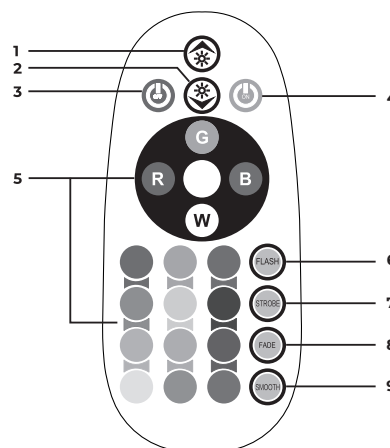

### PACKING:

- LED Strip: 3m, 5m or 2\*5m
- Mounting Clips: 3m - 5 clips | 5m - 10 clips | 2\*5m - 15 clips
- Remote
- Adapter

## TECHNICAL DATA:

Model	LEDs/M	Color	Strip Length	Voltage	Power(W)/set	Cuttable	Dimmable
LVS20001	60	CCT	3m	24V	12	Yes, per 20cm	Yes
LVS20002	60	RGB WW	3m	24V	12	Yes, per 20cm	Yes
LVS20003	60	CCT	5m	24V	24	Yes, per 20cm	Yes
LVS20004	60	RGB WW	5m	24V	24	Yes, per 20cm	Yes
LVS20005	60	CCT	2*5m	24V	24	Yes, per 20cm	Yes
LVS20006	60	RGB WW	2*5m	24V	24	Yes, per 20cm	Yes

## REMOTE CONTROL:

Model: LVS20001, LVS20003 and LVS20005

1. Brightness +
2. Brightness -
3. OFF
4. ON
5. CCT change
6. Static color
7. Cold white jump | Warm white jump | Alternate flash
8. Cold white gradient | Warm white gradient | Alternate CCT
9. Speed +
10. Speed -

Model: LVS20002, LVS20004 and LVS20006

1. Brightness +
2. Brightness -
3. OFF
4. ON
5. Static color mode
6. RGB color jump
7. RGB color gradient
8. Multicolour gradient
9. Multicolour jump to change