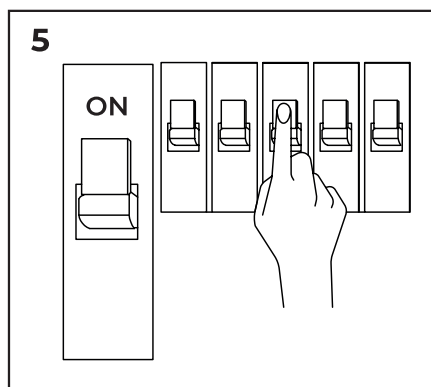

Ledvion

CEILING LIGHT

INCLUDED:

1 x

2 x

2 x

Ledvion
Habracken 1205
5507 TB Veldhoven
The Netherlands

www.ledvion.com

TECHNICAL DATA:

Model	Wattage	CCT	IP Value	Dimmable	Dimensions	Beam Angle	Weight	Input Power
LV10071	12W	3000K	IP20	No	ø 255 x 75 mm	140°	0.27Kg	AC: 220-240V, 50/60Hz
LV10072	18W	3000K	IP20	No	ø 330 x 80 mm	140°	0.45Kg	AC: 220-240V, 50/60Hz
LV10073	24W	3000K	IP20	No	ø 385 x 110 mm	140°	1.2Kg	AC: 220-240V, 50/60Hz

MANUAL INSTALLATION:

1. Rated voltage, frequency
2. Displacement Factor
3. Colour rendering index
4. Appliance classes
5. Lifetime
6. ON/OFF cycles
7. International Protection Rating
8. Not dimmable
9. Angle of illumination
10. Do not cover the luminaire
11. The minimum distance from the illuminate object
12. Working temperature
13. For internal use
14. Replace the defective lamp cover immediately