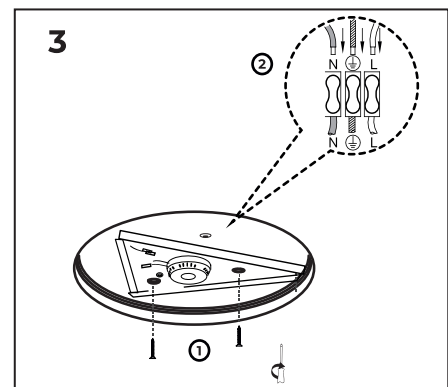

Ledvion

CEILING LIGHT

INCLUDED:

1 x

2 x

2 x

Ledvion
Habracken 1205
5507 TB Veldhoven
The Netherlands

www.ledvion.com

TECHNICAL DATA:

Model	Wattage	CCT	IP Value	Dimmable	Dimensions	Beam Angle	Weight	Input Power
LV10071	12W	3000K	IP20	No	ø 255 x 75 mm	140°	0.27Kg	AC: 220-240V, 50/60Hz
LV10072	18W	3000K	IP20	No	ø 330 x 80 mm	140°	0.45Kg	AC: 220-240V, 50/60Hz
LV10073	24W	3000K	IP20	No	ø 385 x 110 mm	140°	1.2Kg	AC: 220-240V, 50/60Hz

MANUAL INSTALLATION:

1. Rated voltage, frequency
2. Displacement Factor
3. Colour rendering index
4. Appliance classes
5. Lifetime
6. ON/OFF cycles
7. International Protection Rating
8. Not dimmable
9. Angle of illumination
10. Do not cover the luminaire
11. The minimum distance from the illuminate object
12. Working temperature
13. For internal use
14. Replace the defective lamp cover immediately