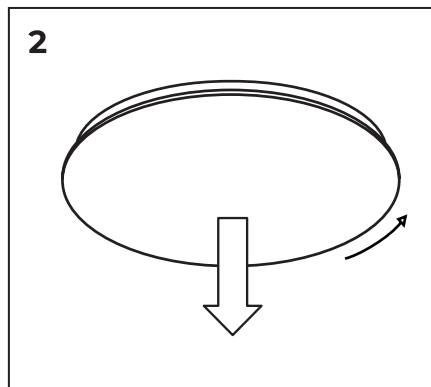

Ledvion

CEILING LIGHT

INCLUDED:

1 x

2 x

2 x

Ledvion
Habracken 1205
5507 TB Veldhoven
The Netherlands

www.ledvion.com

TECHNICAL DATA:

Model	Wattage	CCT	IP Value	Dimmable	Dimensions	Beam Angle	Weight	Input Power
LV10071	12W	3000K	IP20	No	ø 255 x 75 mm	140°	0.27Kg	AC: 220-240V, 50/60Hz
LV10072	18W	3000K	IP20	No	ø 330 x 80 mm	140°	0.45Kg	AC: 220-240V, 50/60Hz
LV10073	24W	3000K	IP20	No	ø 385 x 110 mm	140°	1.2Kg	AC: 220-240V, 50/60Hz

MANUAL INSTALLATION:

1. Rated voltage, frequency
2. Displacement Factor
3. Colour rendering index
4. Appliance classes
5. Lifetime
6. ON/OFF cycles
7. International Protection Rating
8. Not dimmable
9. Angle of illumination
10. Do not cover the luminaire
11. The minimum distance from the illuminate object
12. Working temperature
13. For internal use
14. Replace the defective lamp cover immediately