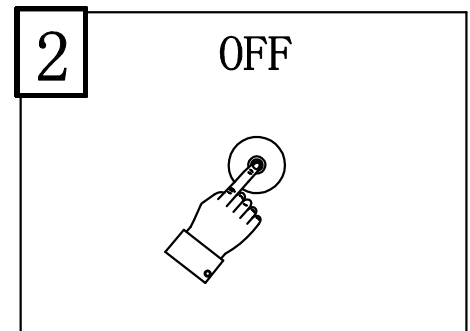

LXL123858

2: OPEN/OFF

Charging time: 11-12 hrs
Working time: 9-11 hrs