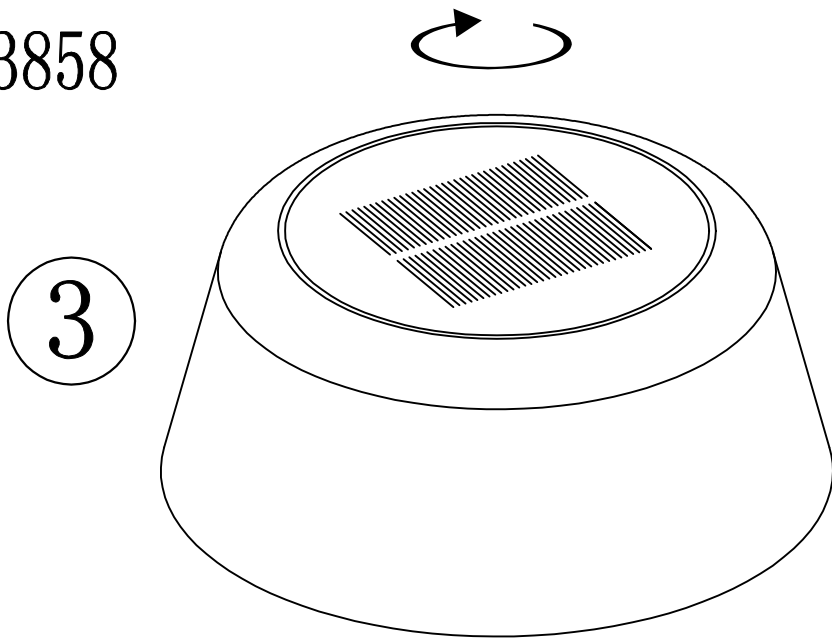

LXL123858

2: OPEN/OFF

Charging time: 11-12 hrs
Working time: 9-11 hrs