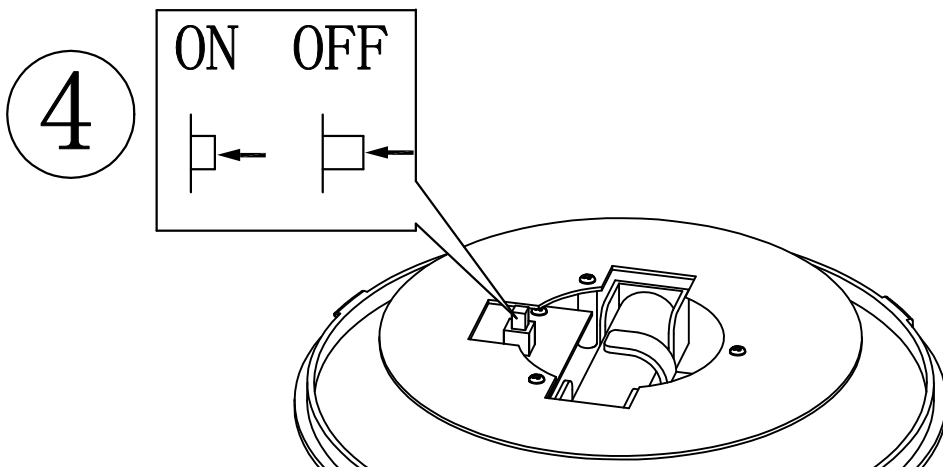

LXL123858

2: OPEN/OFF

Charging time: 11-12 hrs
Working time: 9-11 hrs