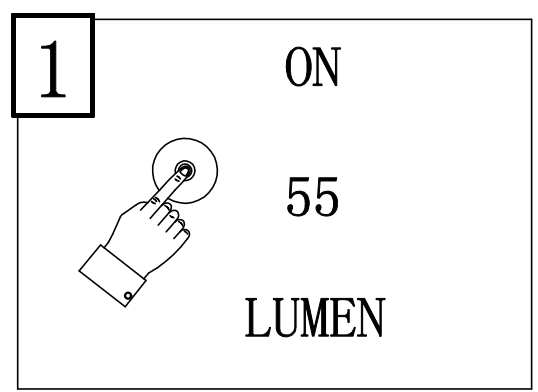

LXL123860

Charging time: 7-9 hrs

Working time: 7-8hrs

3

2: OPEN/OFF

2

1