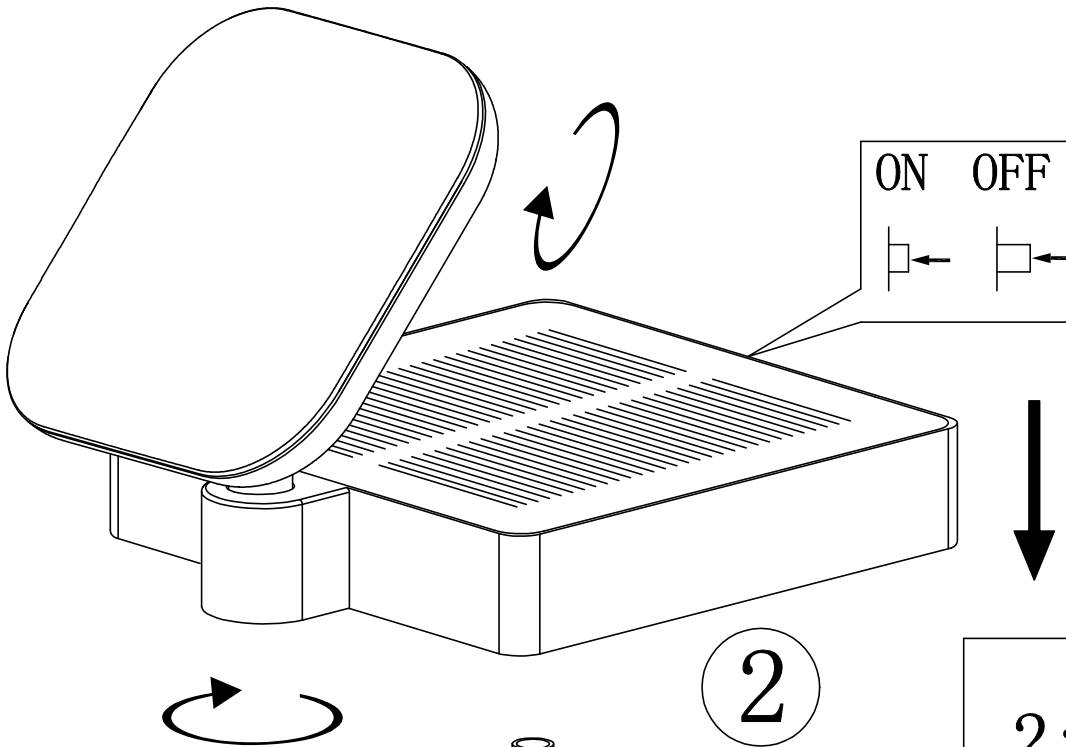

LXL123847

Charging time: 7-9 hrs

Working time: 6-7hrs

2

2: OPEN/OFF

1

1 ON
105
LUMEN

2 OFF