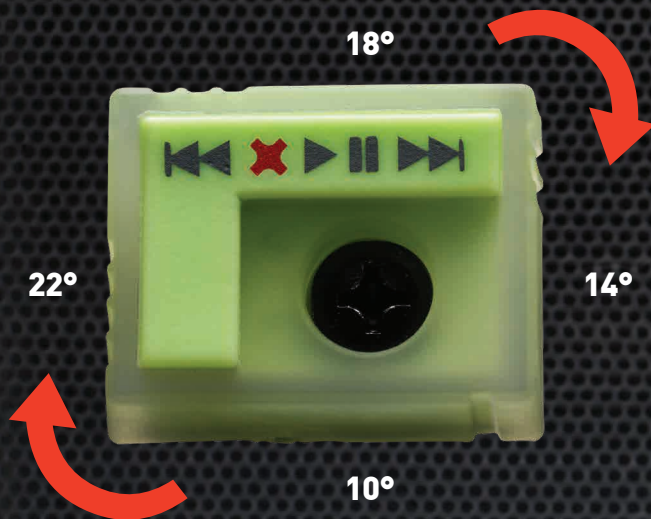

✖ BMBW REVOLUTIONARY CUBE

The BMBW Revolutionary Cube is the worlds fastest tool free forward lean adjuster. Simply spin cube for the desired forward lean angle. It's fool proof. Angle Range: 10°, 14°, 18°, 22°. Easily adjust and experiment while on the hill. Urethane skateboard wheel construction absorbs shock and vibration. Visual indicators let you know angle selected.

- FASTEST AND EASIEST FORWARD LEAN ADJUSTER EVER
- DUAL DUROMETER URETHANE DAMPENING
- FOUR DIFFERENT ANGLES: 10°, 14°, 18°, 22°
- ALL MODELS