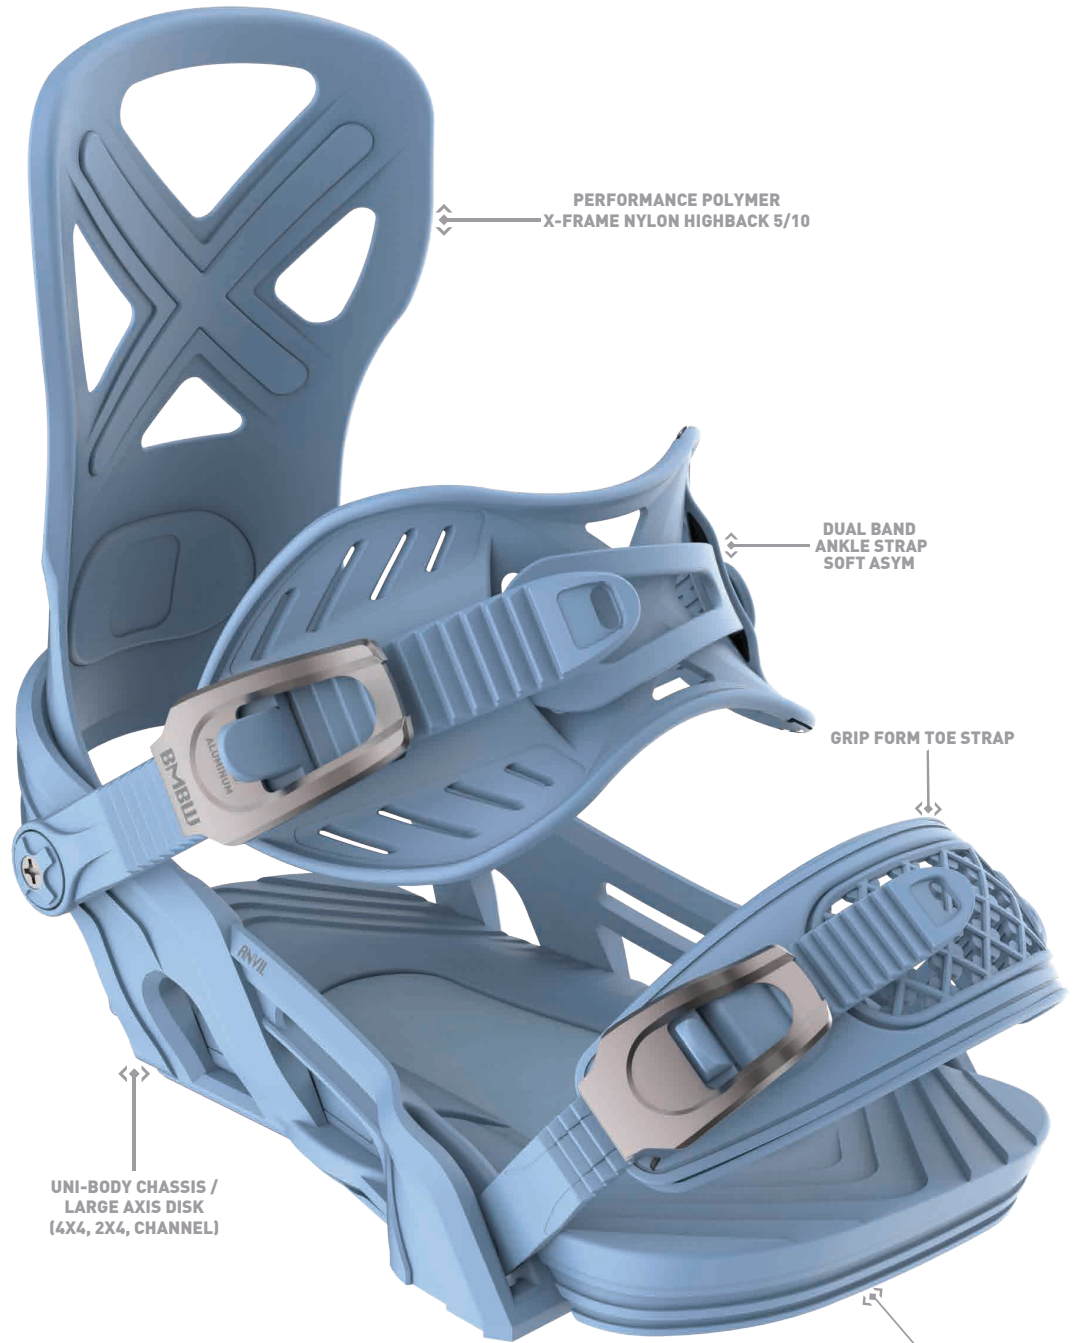

PERFORMANCE POLYMER X-FRAME NYLON HIGHBACK 5/10

DUAL BAND ANKLE STRAP SOFT ASYM

GRIP FORM TOE STRAP

UNI-BODY CHASSIS / LARGE AXIS DISK (4X4, 2X4, CHANNEL)

MAGNESIUM FIBER DRIVE PLATE 6/10

M (US M 8-11)
L (US M 11-14)