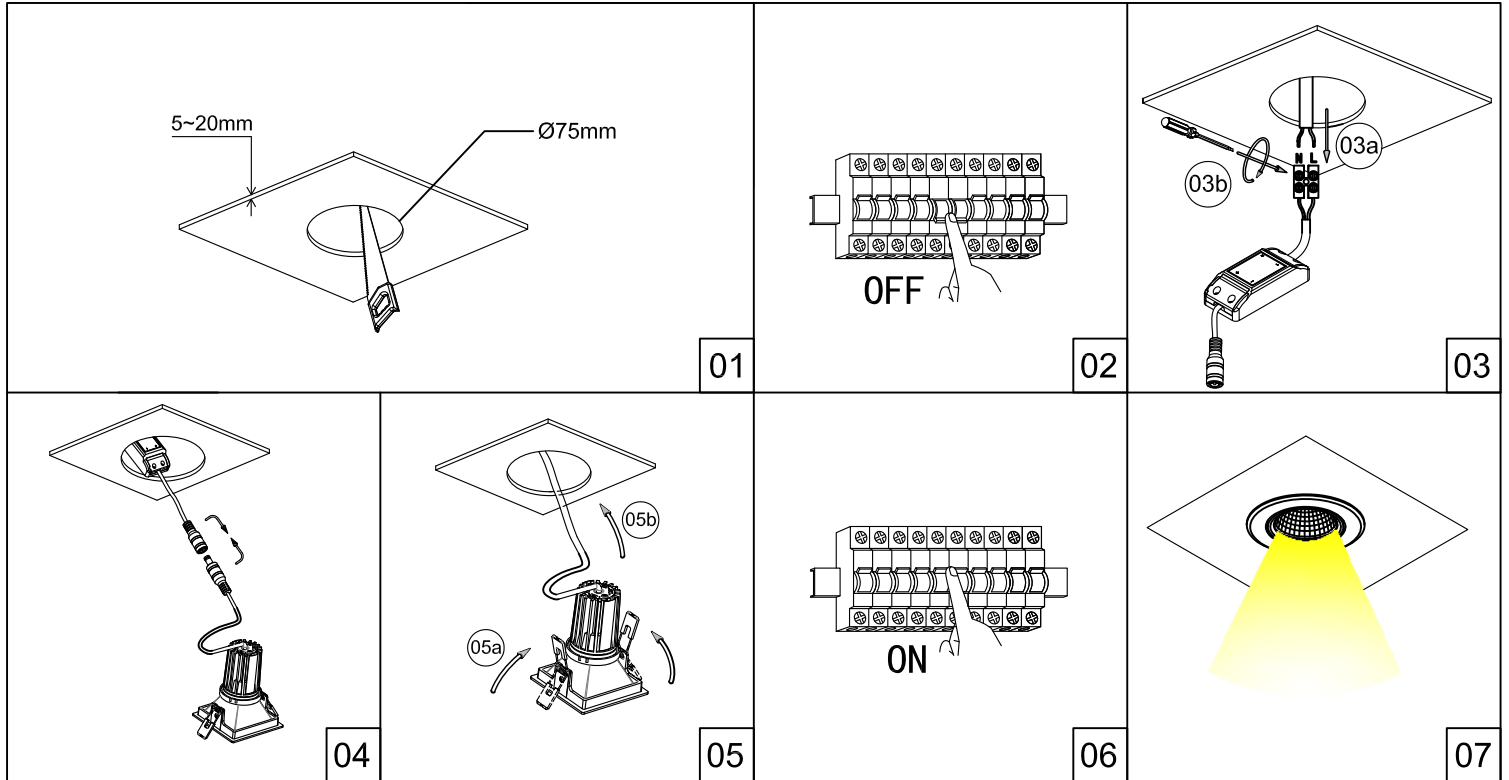

6090544884864

USER MANUAL
LED RECESSED SPOTLIGHT

- 01.MAKE HOLE PATTERN
- 02.SWITCH OFF MAIN
- 03.CONNECT POWER-SUPPLY TO THE MAIN
- 04.CONNECT LAMP TO POWER SUPPLY
- 05.HOLD SPRINGS
- 06.PUT LAMP INTO CEILING
- 07.SWITCH ON THE MAIN AND LIGHT ON

6090544884864
Ø83×H118(mm)
COB-5W
open:Ø75mm

Lamp:CREE COB LED
Color: 3000K
Color rendering: Ra90
Input: 220V-240V AC
Current: Constant 500mA
Frequency: 50/60Hz
Watt: 5W
Life span: 20,000hrs
Operating temp: -20°C-+40°C
Indoor use only
IP20
Dimmable: NO