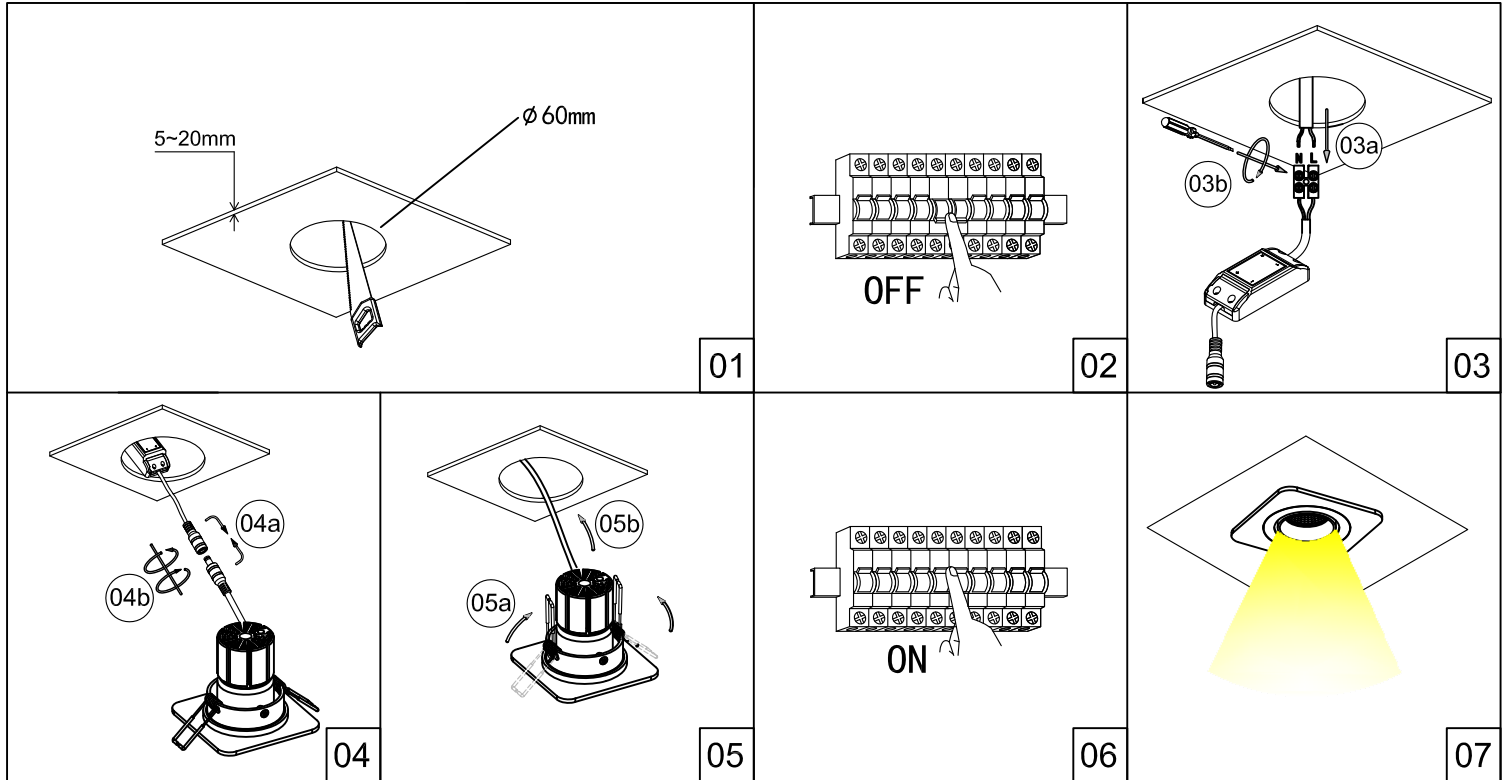

6090548749794

USER MANUAL

LED RECESSED SPOTLIGHT

- 01.MAKE HOLE PATTERN
- 02.SWITCH OFF MAIN
- 03.CONNECT POWER-SUPPLY TO THE MAIN
- 04.CONNECT LAMP TO POWER SUPPLY
- 05.HOLD SPRINGS
- 06.PUT LAMP INTO CEILING
- 07.SWITCH ON THE MAIN AND LIGHT ON

6090548749794
D70×H85(mm)
COB-5W
open:Ø60mm

Lamp:CREE COB LED
Color: 3000K
Color rendering: Ra90
Input: 220V-240V AC
Current: Constant 500mA
Frequency: 50/60Hz
Watt: 5W
Life span: 20,000hrs
Operating temp: -20°C-+40°C
Indoor use only
IP20
Dimmable: NO