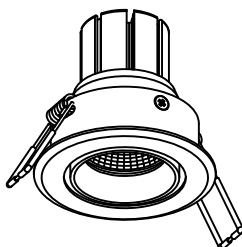

6090548749794

USER MANUAL

LED RECESSED SPOTLIGHT

- 01.MAKE HOLE PATTERN
- 02.SWITCH OFF MAIN
- 03.CONNECT POWER-SUPPLY TO THE MAIN
- 04.CONNECT LAMP TO POWER SUPPLY
- 05.HOLD SPRINGS
- 06.PUT LAMP INTO CEILING
- 07.SWITCH ON THE MAIN AND LIGHT ON

6090548749794
D70×H85(mm)
COB-5W
open:Ø60mm

Lamp:CREE COB LED
Color: 3000K
Color rendering: Ra90
Input: 220V-240V AC
Current: Constant 500mA
Frequency: 50/60Hz
Watt: 5W
Life span: 20,000hrs
Operating temp: -20°C-+40°C
Indoor use only
IP20
Dimmable: NO