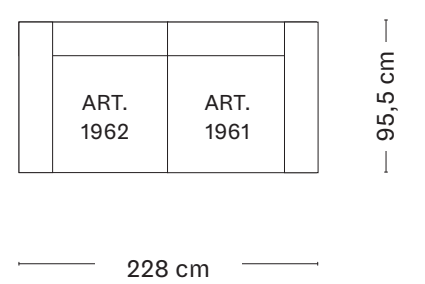

MAGS SOFA by HAY

MODULE COMBINATIONS

2,5 SEATER

COMBINATION 1

COMBINATION 2 LEFT ARMREST*

COMBINATION 2 RIGHT ARMREST*

COMBINATION 3 LEFT ARMREST*

COMBINATION 3 RIGHT ARMREST*

3 SEATER

COMBINATION 1

COMBINATION 3 LEFT ARMREST*

COMBINATION 3 RIGHT ARMREST*

COMBINATION 4 LEFT ARMREST*

COMBINATION 4 RIGHT ARMREST*

COMBINATION 5 LEFT ARMREST*

COMBINATION 5 RIGHT ARMREST*