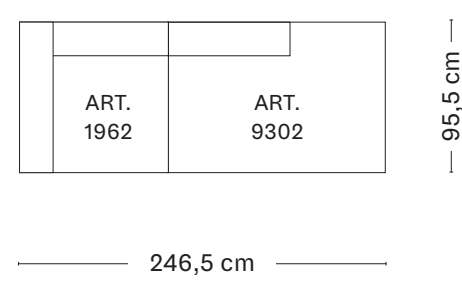

MAGS SOFA by HAY

MODULE COMBINATIONS

2,5 SEATER

COMBINATION 1

COMBINATION 2 LEFT ARMREST*

COMBINATION 2 RIGHT ARMREST*

COMBINATION 3 LEFT ARMREST*

COMBINATION 3 RIGHT ARMREST*

3 SEATER

COMBINATION 1

COMBINATION 3 LEFT ARMREST*

COMBINATION 3 RIGHT ARMREST*

COMBINATION 4 LEFT ARMREST*

COMBINATION 4 RIGHT ARMREST*

COMBINATION 5 LEFT ARMREST*

COMBINATION 5 RIGHT ARMREST*