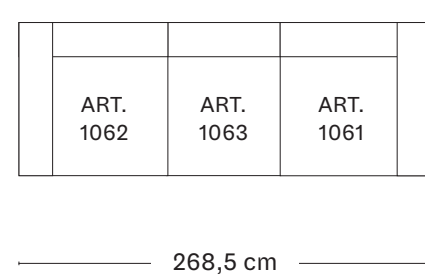

MAGS SOFA by HAY

MODULE COMBINATIONS

2,5 SEATER

COMBINATION 1

COMBINATION 2 LEFT ARMREST*

COMBINATION 2 RIGHT ARMREST*

COMBINATION 3 LEFT ARMREST*

COMBINATION 3 RIGHT ARMREST*

3 SEATER

COMBINATION 1

COMBINATION 3 LEFT ARMREST*

COMBINATION 3 RIGHT ARMREST*

COMBINATION 4 LEFT ARMREST*

COMBINATION 4 RIGHT ARMREST*

COMBINATION 5 LEFT ARMREST*

COMBINATION 5 RIGHT ARMREST*