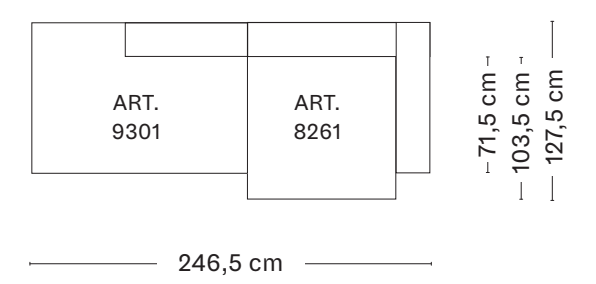

MAGS SOFA by HAY

MODULE COMBINATIONS

2,5 SEATER

COMBINATION 1

COMBINATION 2 LEFT ARMREST*

COMBINATION 2 RIGHT ARMREST*

COMBINATION 3 LEFT ARMREST*

COMBINATION 3 RIGHT ARMREST*

3 SEATER

COMBINATION 1

COMBINATION 3 LEFT ARMREST*

COMBINATION 3 RIGHT ARMREST*

COMBINATION 4 LEFT ARMREST*

COMBINATION 4 RIGHT ARMREST*

COMBINATION 5 LEFT ARMREST*

COMBINATION 5 RIGHT ARMREST*