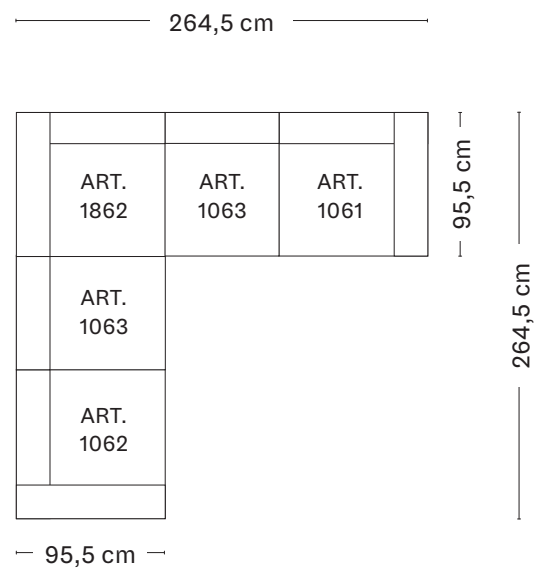

CORNER

COMBINATION 1 LEFT ARMREST