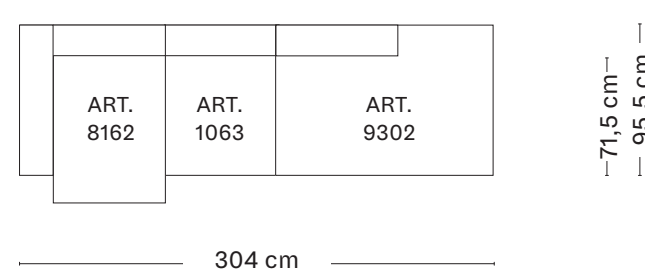

MAGS SOFA by HAY

MODULE COMBINATIONS

2,5 SEATER

COMBINATION 1

COMBINATION 2 LEFT ARMREST*

COMBINATION 2 RIGHT ARMREST*

COMBINATION 3 LEFT ARMREST*

COMBINATION 3 RIGHT ARMREST*

3 SEATER

COMBINATION 1

COMBINATION 3 LEFT ARMREST*

COMBINATION 3 RIGHT ARMREST*

COMBINATION 4 LEFT ARMREST*

COMBINATION 4 RIGHT ARMREST*

COMBINATION 5 LEFT ARMREST*

COMBINATION 5 RIGHT ARMREST*