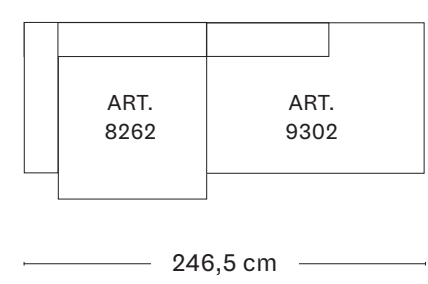

MAGS SOFA by HAY

MODULE COMBINATIONS

2,5 SEATER

COMBINATION 1

COMBINATION 2 LEFT ARMREST*

COMBINATION 2 RIGHT ARMREST*

COMBINATION 3 LEFT ARMREST*

COMBINATION 3 RIGHT ARMREST*

3 SEATER

COMBINATION 1

COMBINATION 3 LEFT ARMREST*

COMBINATION 3 RIGHT ARMREST*

COMBINATION 4 LEFT ARMREST*

COMBINATION 4 RIGHT ARMREST*

COMBINATION 5 LEFT ARMREST*

COMBINATION 5 RIGHT ARMREST*