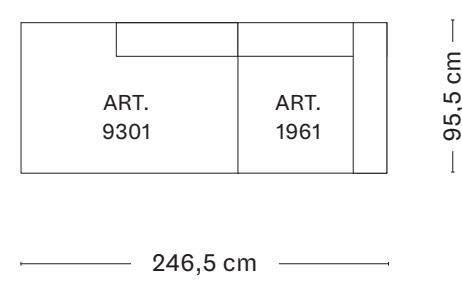

MAGS SOFA by HAY

MODULE COMBINATIONS

2,5 SEATER

COMBINATION 1

COMBINATION 2 LEFT ARMREST*

COMBINATION 2 RIGHT ARMREST*

COMBINATION 3 LEFT ARMREST*

COMBINATION 3 RIGHT ARMREST*

3 SEATER

COMBINATION 1

COMBINATION 3 LEFT ARMREST*

COMBINATION 3 RIGHT ARMREST*

COMBINATION 4 LEFT ARMREST*

COMBINATION 4 RIGHT ARMREST*

COMBINATION 5 LEFT ARMREST*

COMBINATION 5 RIGHT ARMREST*