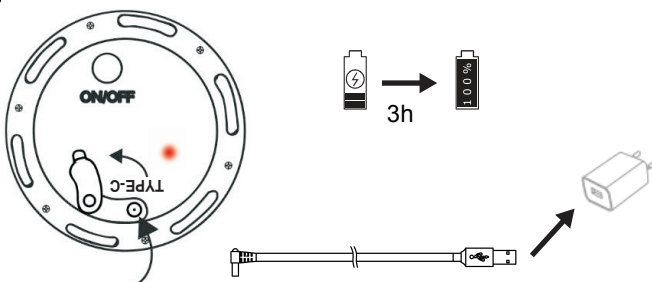

LED 1,0W
 100lm
 1,0W
 65lm
 t 25.000h
 T_k 3000K / RGB
 15.000x
 <0,5s

3,7V / 2000mAh

1x LED-Board 3,7V TYPE-C / 1W

1x

- 1x 100%
- 2x 20%
- 3x RGB run
- 4x color fixed
- 5x Off

1

2

 red
 green