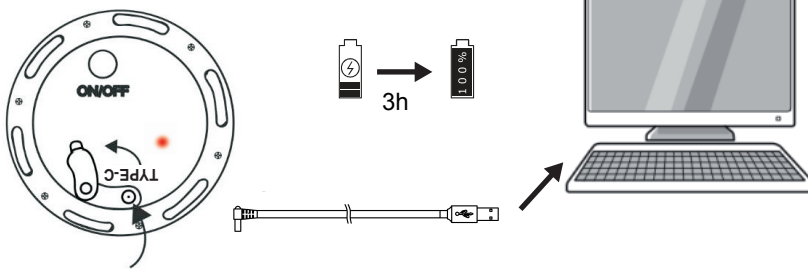

LED 1,0W
 100lm
 1,0W
 65lm
 t 25.000h
 T_k 3000K / RGB
 15.000x
 <0,5s

3,7V / 2000mAh

1x LED-Board 3,7V TYPE-C / 1W

1x

- 1x 100%
- 2x 20%
- 3x RGB run
- 4x color fixed
- 5x Off

1

2

 red
 green