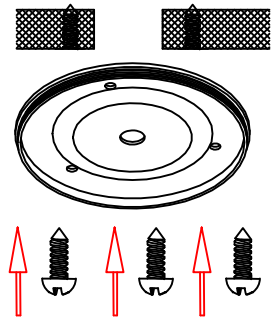

INSTRUCTION MANUAL

230V
AC

0.5m

CE

①

ON

off

②

③

④

⑤

⑥

⑦