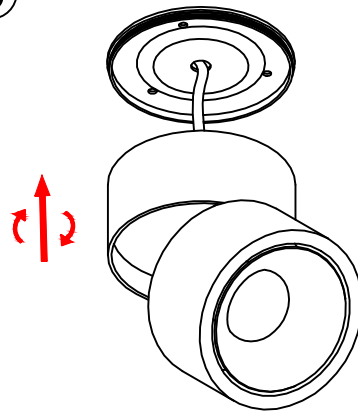

INSTRUCTION MANUAL

230V
AC

0.5m

CE

①

ON

off

②

③

④

⑤

⑥

⑦