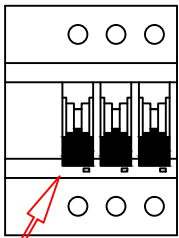

INSTRUCTION MANUAL

230V
AC

0.5m

CE

①

ON

off

②