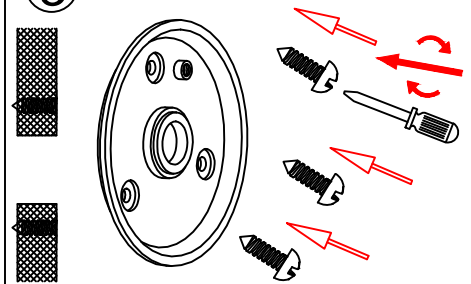

INSTRUCTION MANUAL

230V
AC

0.5m

CE

①

ON

off

②

③

④

⑤

⑥

⑦