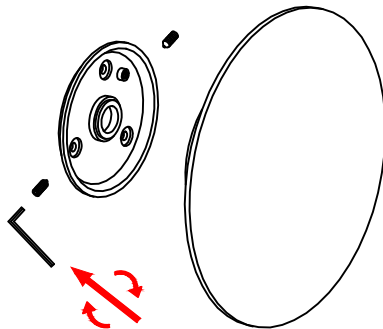

INSTRUCTION MANUAL

230V
AC

0.5m

CE

①

ON

off

②

③

④

⑤

⑥

⑦