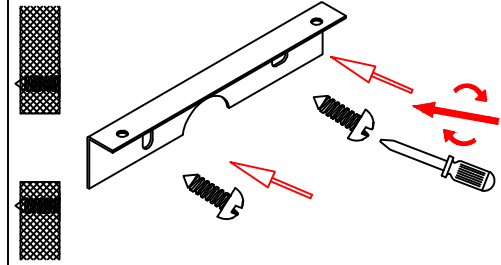

INSTRUCTION MANUAL

230V
AC

0.5m

CE

①

ON

off

②

③

④

⑤

⑥

⑦