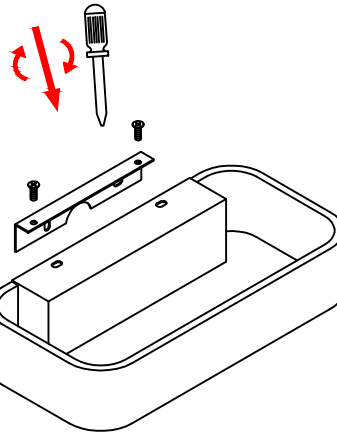

INSTRUCTION MANUAL

230V
AC

0.5m

CE

①

ON

off

②

③

④

⑤

⑥

⑦