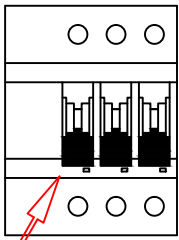

# INSTRUCTION MANUAL

230V  
AC

0.5m

CE

①

ON

off

②