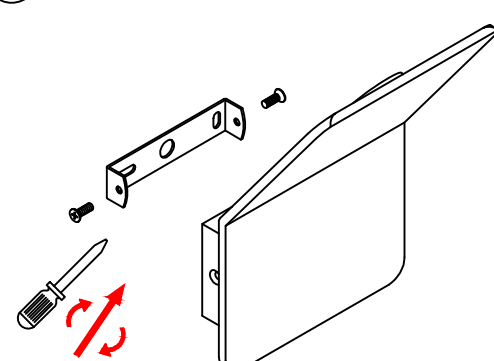

INSTRUCTION MANUAL

230V
AC

0.5m

CE

①

ON

off

②

③

④

⑤

⑥

⑦