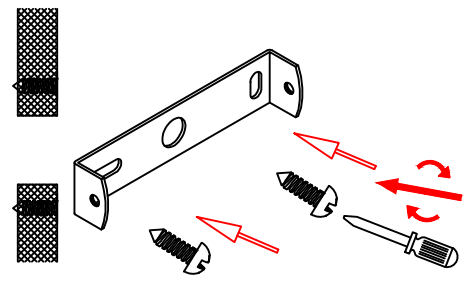

INSTRUCTION MANUAL

230V
AC

0.5m

CE

①

ON

off

②

③

④

⑤

⑥

⑦