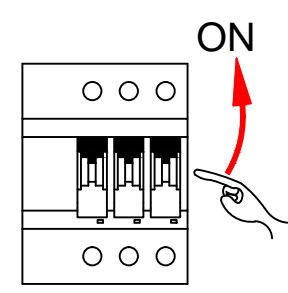

INSTRUCTION MANUAL

230V
AC

0.5m

CE

①

ON

off

②

③

④

⑤

⑥

⑦