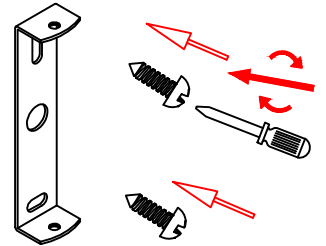

INSTRUCTION MANUAL

230V
AC

0.5m

CE

①

ON

off

②

③

④

⑤

⑥

⑦