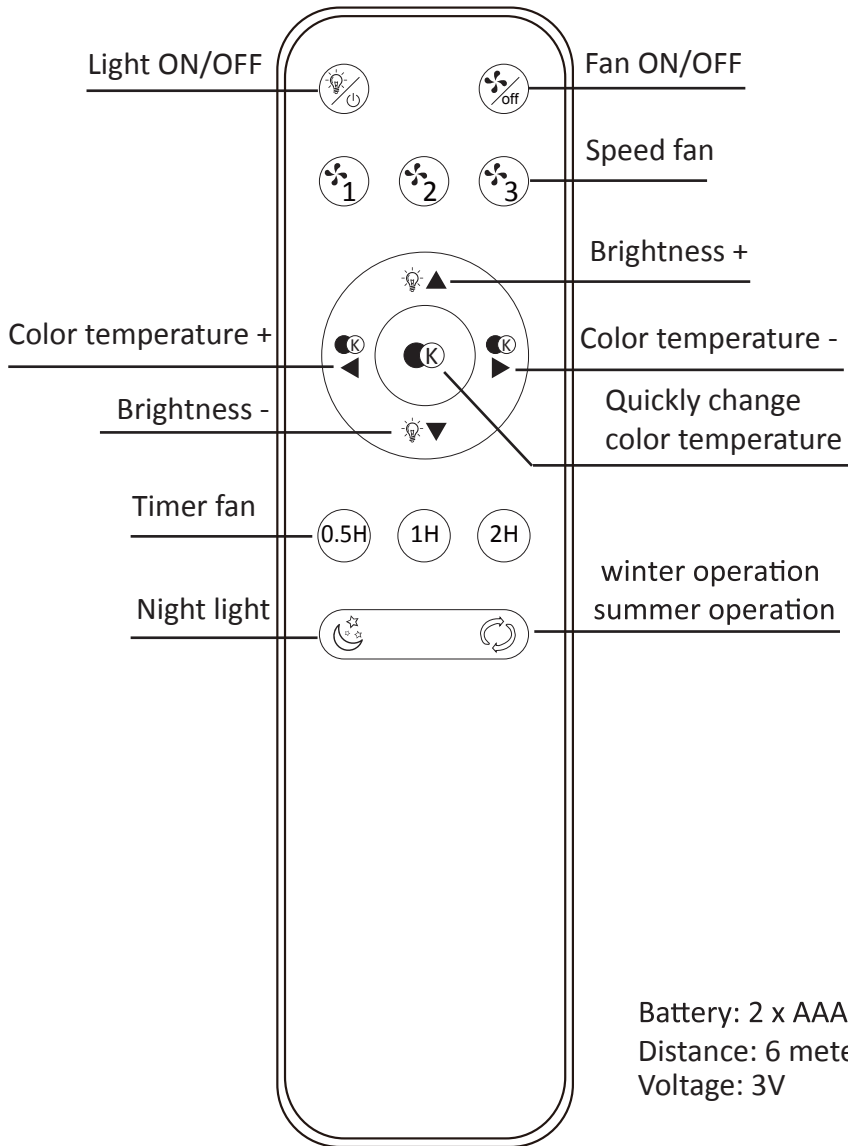

### Brightness

Long press: gradually min/max

Short press: min/max individual stages

### Color temperature

Long press: gradually min/max

Short press: min/max individual stages

### Quickly change color temperature

1 press to quickly change between 2700K (warm white), 3500K (bright white) and 5000K (cold white)