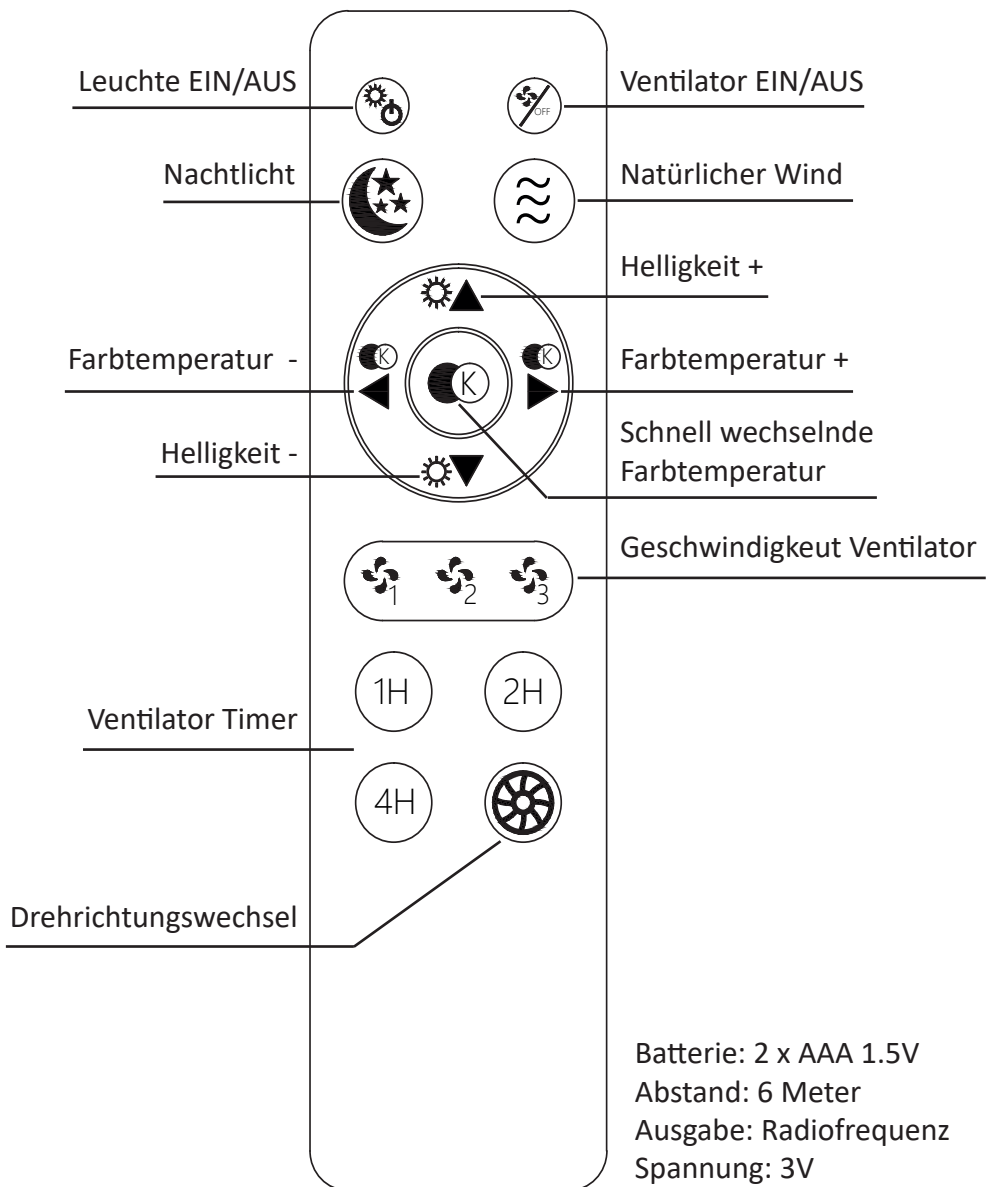

Helligkeit

Langes Drücken: stufenweise Min/Max
Kurz Drücken: Min/Max einzelne Stufen

Farbtemperatur

Langes Drücken: stufenweise Min/Max
Kurz Drücken: Min/Max einzelne Stufen

Schnell wechselnde Farbtemperatur

1 x drücken, um schnell zwischen 2700K (warmweiß), 3500K (hellweiß) und 5000K (kaltweiß) zu wechseln.