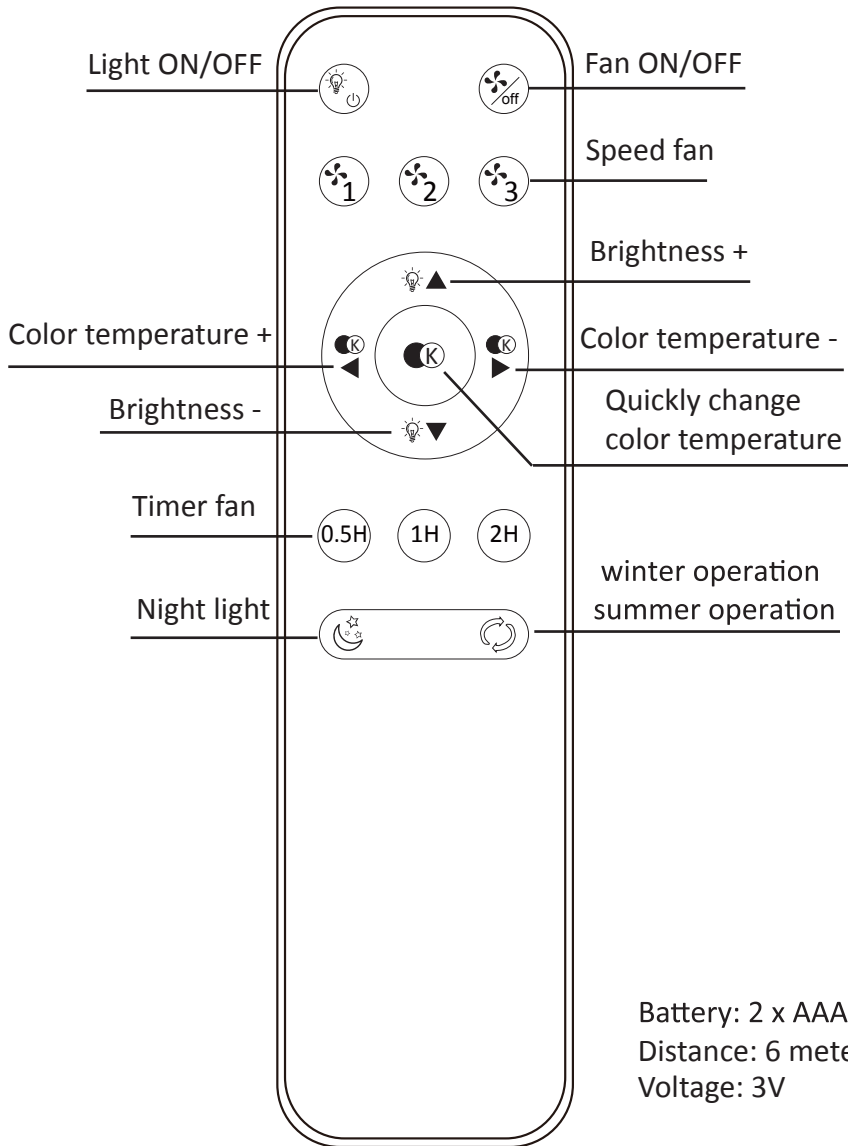

### Brightness

Long press: gradually min/max

Short press: min/max individual stages

### Color temperature

Long press: gradually min/max

Short press: min/max individual stages

### Quickly change color temperature

1 press to quickly change between 2700K (warm white), 3500K (bright white) and 5000K (cold white)