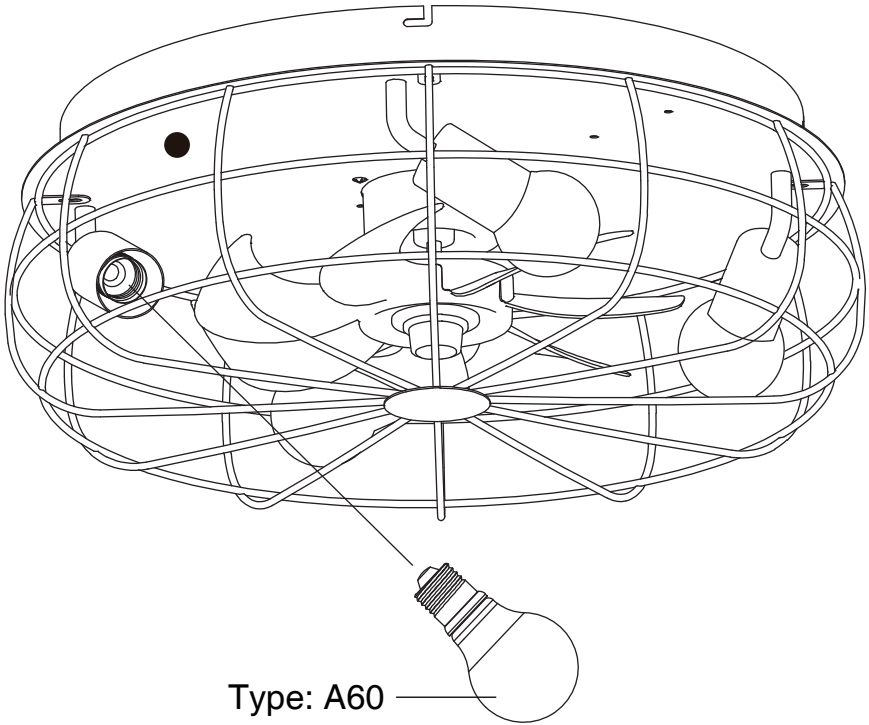

LED fan with remote control

Importer: Lumen Import B.V. 15980, 1001NL, Amsterdam, The Netherlands

Type: A60 —
max. D60mm

Note:

English

1. The lamps may only be installed by authorized and qualified technicians according to the valid regulations for electrical installation.
2. The manufacturer does not accept any responsibility for injuries or damage resulting from improper use of the light.
3. Attention! Before starting the installation work, make sure that the mains power line is voltage-free—turn off safety cutout or unscrew the protection fuse. The switch must be “OFF”.
4. Warning! Before drilling the mounting holes, make sure that no gas, water or electricity pipes and wires can be drilled through or damaged in your chosen mounting location.
5. Description of the supply terminals: L = Phase N = Neutral conductor  = Earthed conductor.