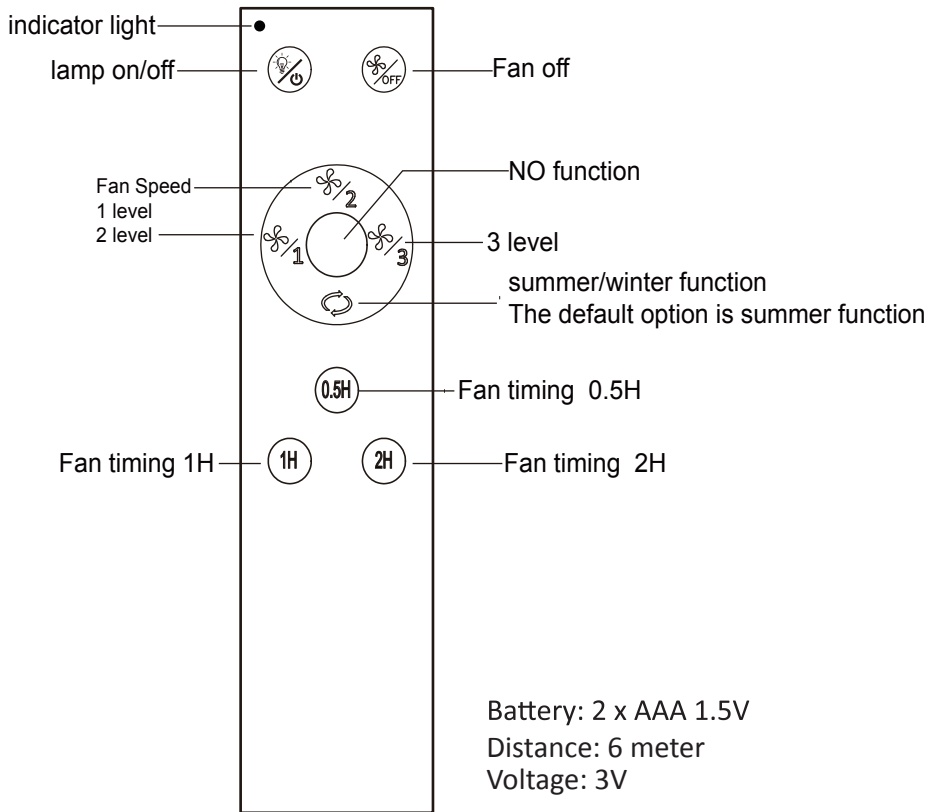

LED fan with remote control

Importer: Lumen Import B.V. 15980, 1001NL, Amsterdam, The Netherlands

Type: A60 —
max. D60mm

Note:

English

1. The lamps may only be installed by authorized and qualified technicians according to the valid regulations for electrical installation.
2. The manufacturer does not accept any responsibility for injuries or damage resulting from improper use of the light.
3. Attention! Before starting the installation work, make sure that the mains power line is voltage-free—turn off safety cutout or unscrew the protection fuse. The switch must be “OFF”.
4. Warning! Before drilling the mounting holes, make sure that no gas, water or electricity pipes and wires can be drilled through or damaged in your chosen mounting location.
5. Description of the supply terminals: L = Phase N = Neutral conductor  = Earthed conductor.