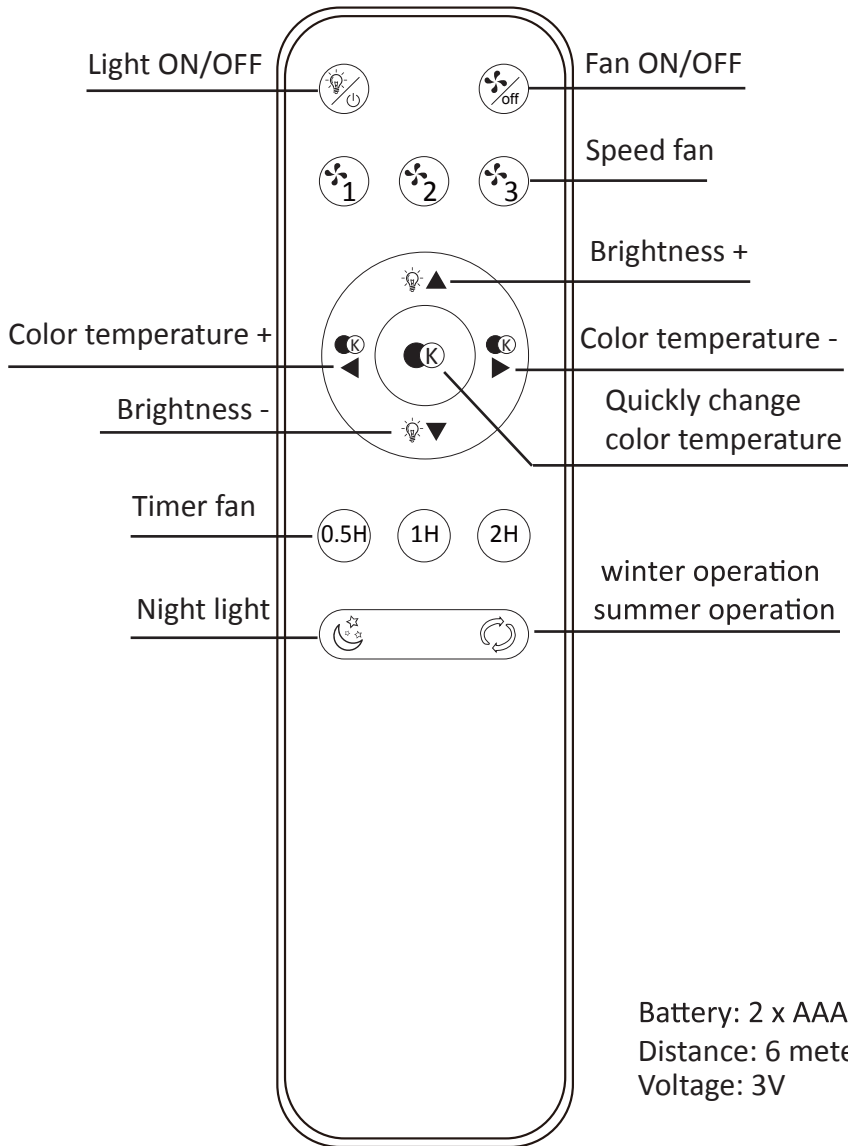

LED fan with remote control

Importer: Lumen Import B.V. 15980, 1001NL, Amsterdam, The Netherlands

Brightness

Long press: gradually min/max

Short press: min/max individual stages

Color temperature

Long press: gradually min/max

Short press: min/max individual stages

Quickly change color temperature

1 press to quickly change between 2700K (warm white), 3500K (bright white) and 5000K (cold white)