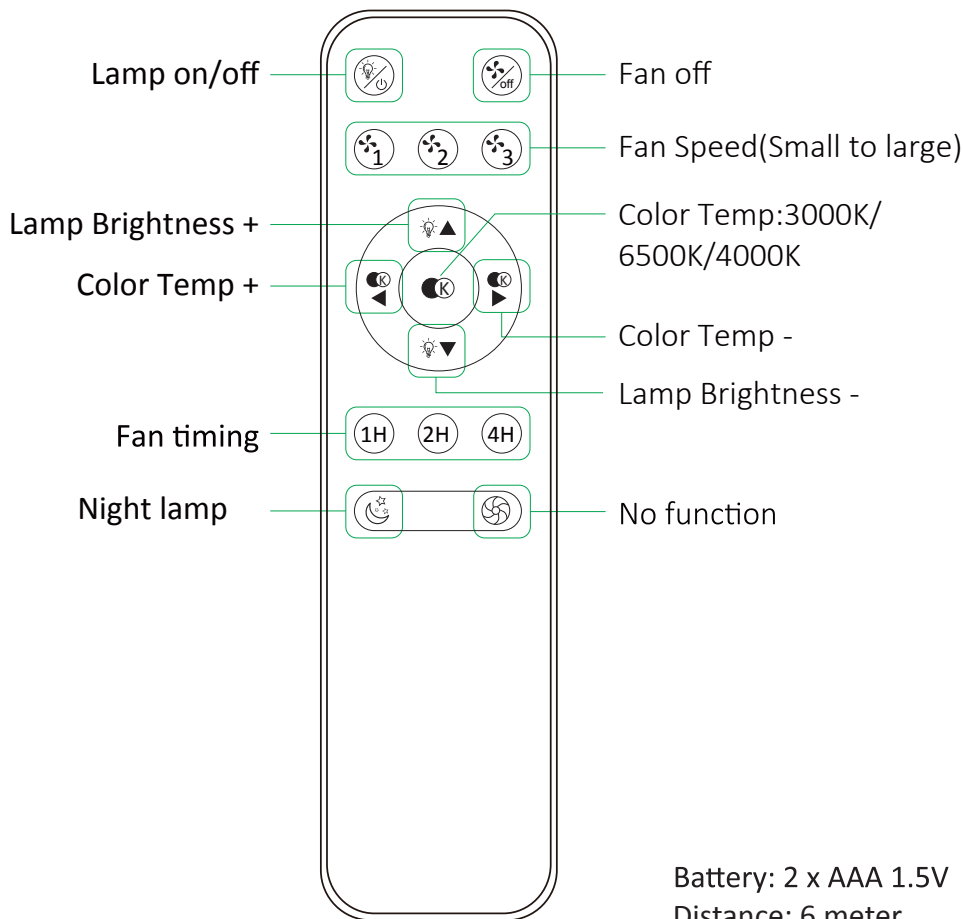

# LED Fan with remote control

Battery: 2 x AAA 1.5V  
Distance: 6 meter  
Output: Radio frequency  
Voltage: 3V

## Quickly change color temperature

1 press to quickly change between 2700K (warm white), 3500K (bright white) and 5000K (cold white)