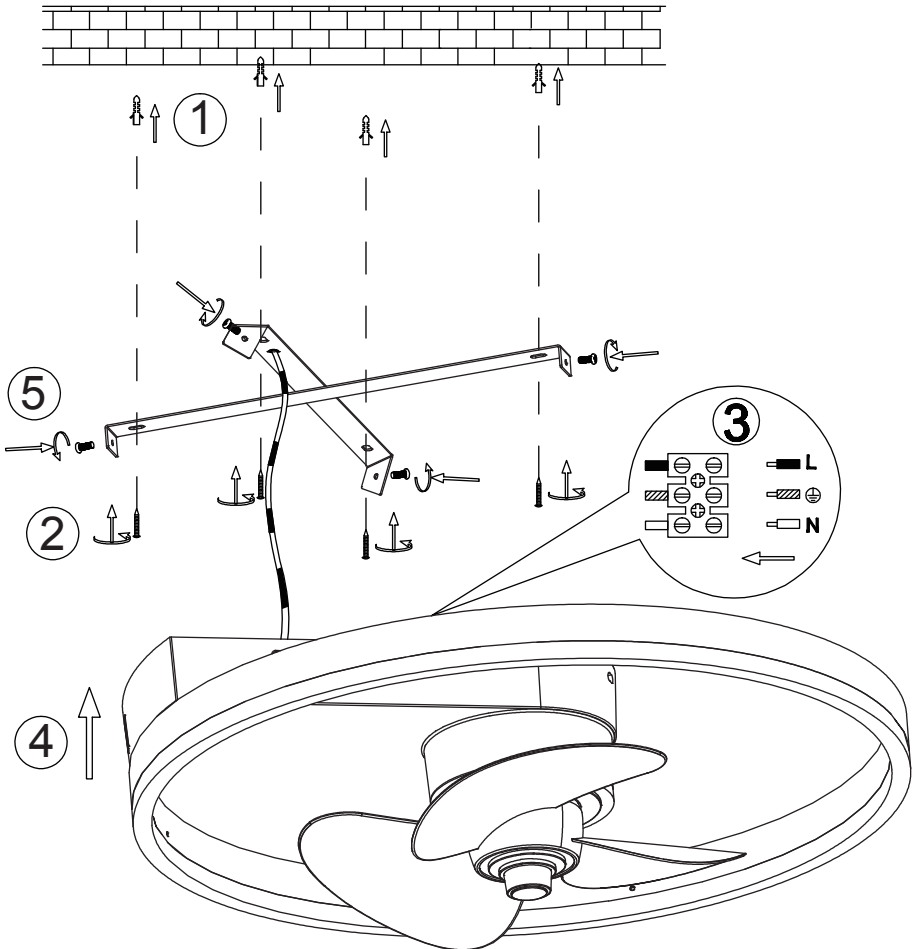

# LED Fan with remote control

Battery: 2 x AAA 1.5V  
Distance: 6 meter  
Output: Radio frequency  
Voltage: 3V