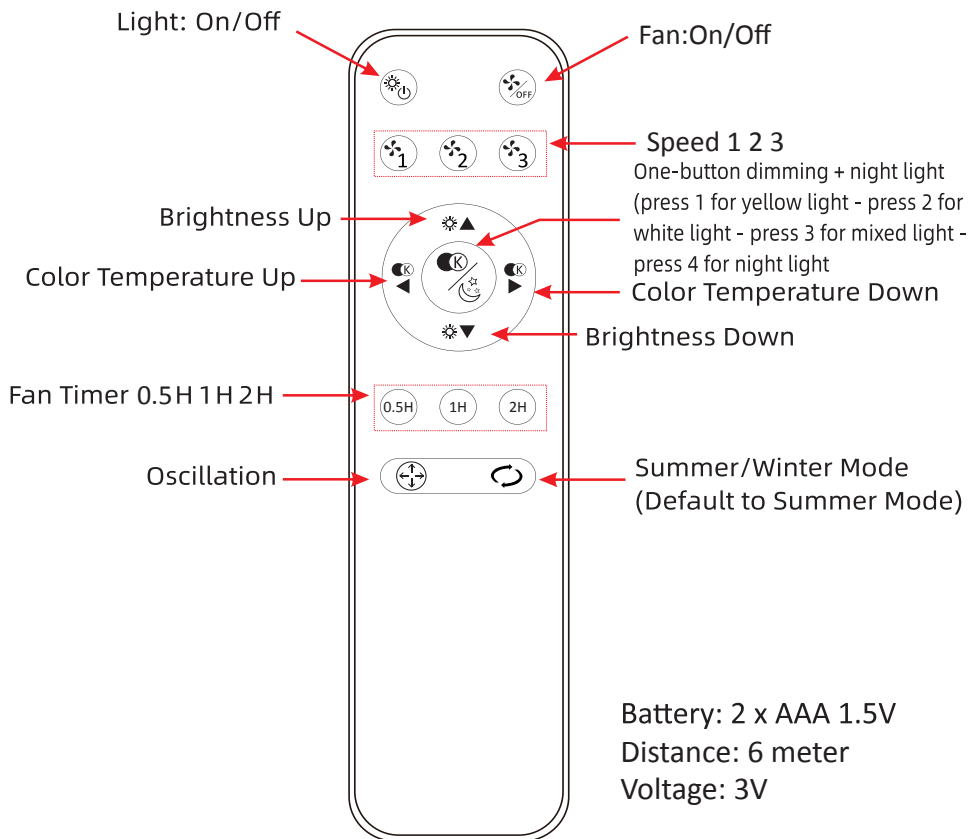

LED fan with remote control

Importer: Lumen Import B.V. 15980, 1001NL, Amsterdam, The Netherlands

The remote control included with the lamp is already connected and ready to use once the batteries are installed.

Brightness

Long press: gradually min/max
Short press: min/max individual stages

Color temperature

Long press: gradually min/max
Short press: min/max individual stages

Quickly change color temperature

1 press to quickly change between 2700K (warm white), 3500K (bright white) and 5000K (cold white)