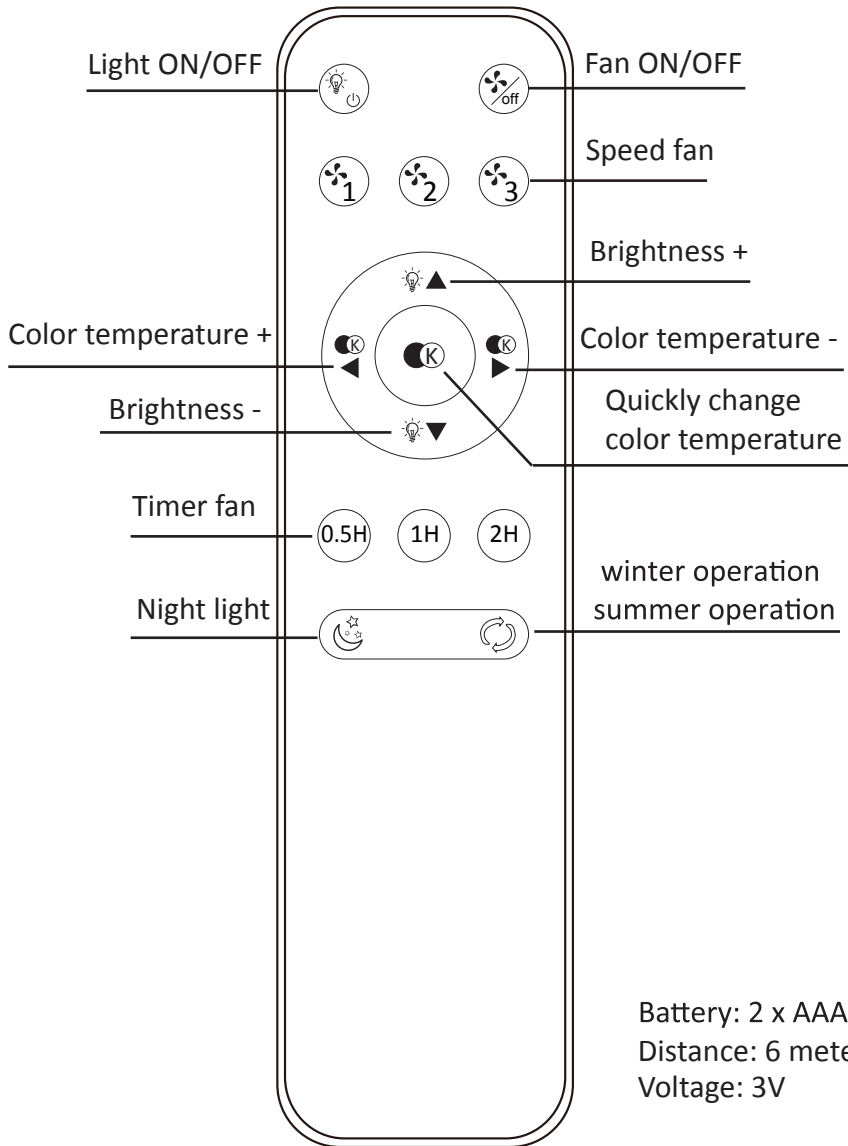

LED fan with remote control

Importer: Lumen Import B.V. 15980, 1001NL, Amsterdam, The Netherlands

Brightness

Long press: gradually min/max

Short press: min/max individual stages

Color temperature

Long press: gradually min/max

Short press: min/max individual stages

Quickly change color temperature

1 press to quickly change between 2700K (warm white), 3500K (bright white) and 5000K (cold white)