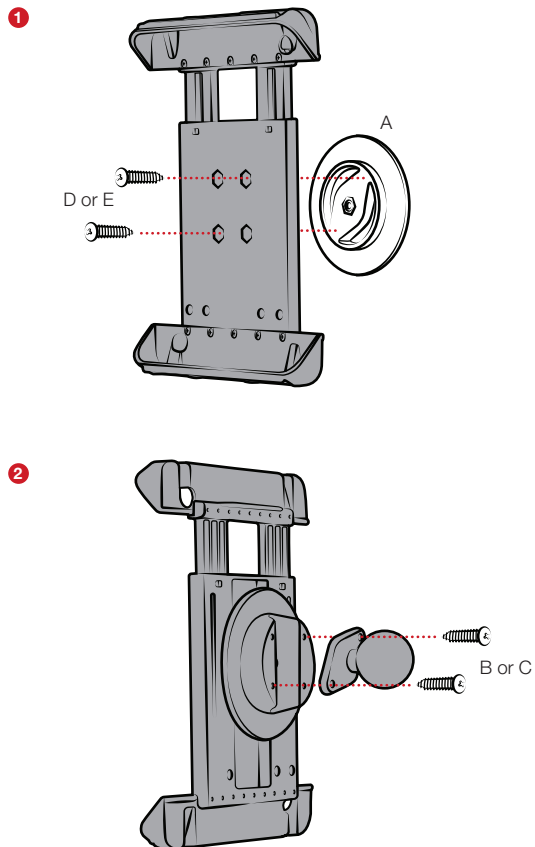

Parts Index

* not to scale

Attaching RAM® Roto-View™ to RAM® Tab-Tite™

Attaching RAM® Roto-View™ to RAM® X-Grip®

RMR-INS-ROTO1

Safety Precaution

Do not install this product near or over an airbag deployment area or in a location that obstructs the driver's vision or interferes with vehicle operation. National Products, Inc does not assume responsibility or liability for any such personal injury, death or property damage.