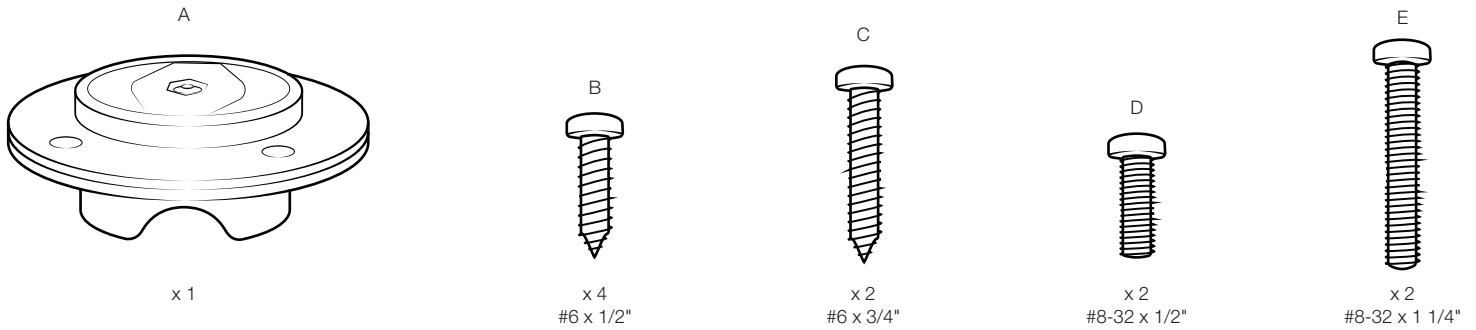

Parts Index

* not to scale

Attaching RAM® Roto-View™ to RAM® Tab-Tite™

Attaching RAM® Roto-View™ to RAM® X-Grip®

RMR-INS-ROTO1

Safety Precaution

Do not install this product near or over an airbag deployment area or in a location that obstructs the driver's vision or interferes with vehicle operation. National Products, Inc does not assume responsibility or liability for any such personal injury, death or property damage.