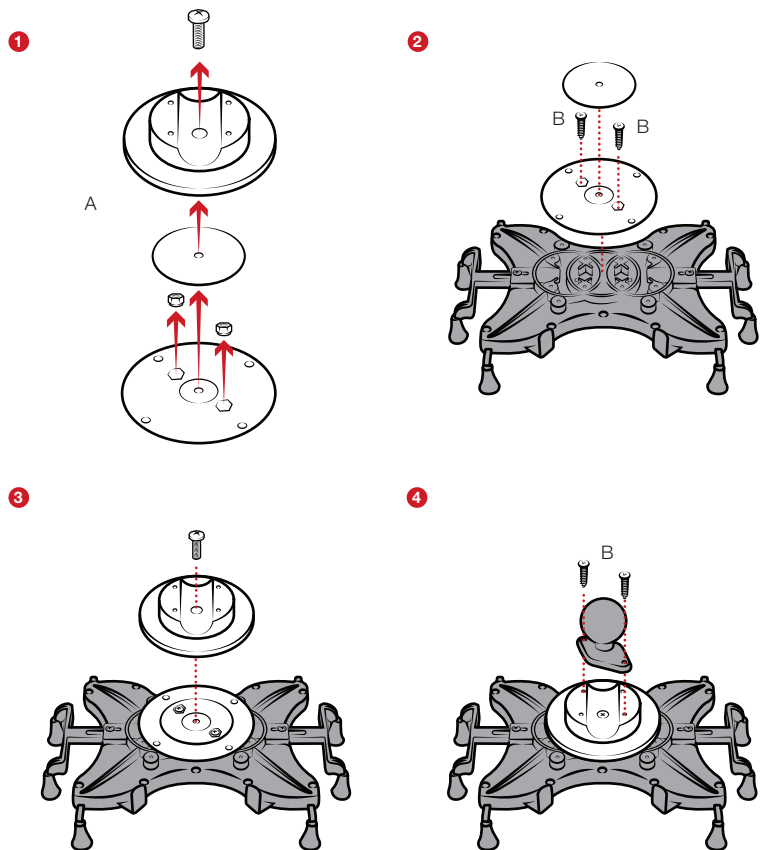

Parts Index

* not to scale

Attaching RAM® Roto-View™ to RAM® Tab-Tite™

Attaching RAM® Roto-View™ to RAM® X-Grip®

RMR-INS-ROTO1

Safety Precaution

Do not install this product near or over an airbag deployment area or in a location that obstructs the driver's vision or interferes with vehicle operation. National Products, Inc does not assume responsibility or liability for any such personal injury, death or property damage.