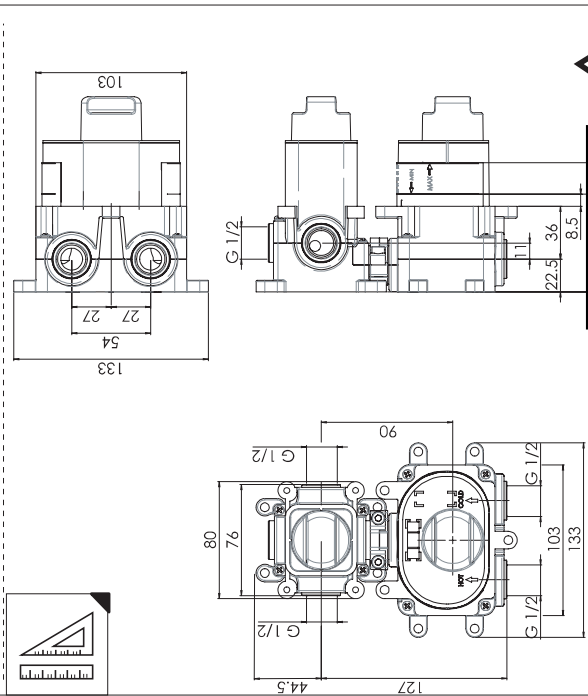

RCR201/5
RCR201/6

RCR201/56
RCR201/56A

P bar

T °C

1

Not included / Non incluso / Nie zawarty / No incluido / Nao incluido

MIN 67
MAX 89

! RIFERIMENTO ALLA PIASTRELLA
REFERENCE TO THE TILE