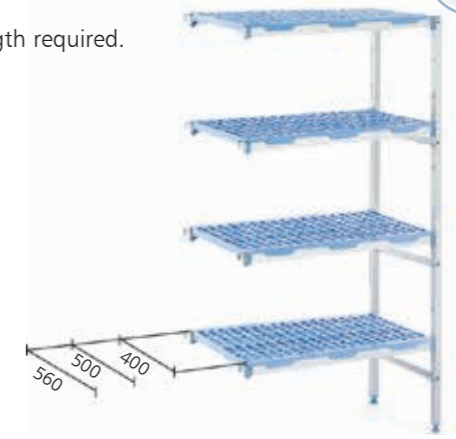

## Height 1750 mm - Polypropylene shelves

To place an order : please indicate the depth code followed by the overall length.

**PLE 1594**  
Depth Length

For shelving on wheels : (500 and 560 mm deep only). Add the suffix R at the end of the reference (e.g. : PLE 1594R). Price of the whole combination on wheels : add 75 € for every upright to the price of the whole combination per leg (above). The overall length of an assembly on wheels is increased by 39 mm due to the volume taken up by the bumpers.

# ADDITIONAL SHELVING ANGLE

## Height 1750 mm - Polypropylene shelves

To place an order : please indicate depth code followed by the overall length required.

**PCE 1553**  
Depth Length

The reference and the price include the angle hooks