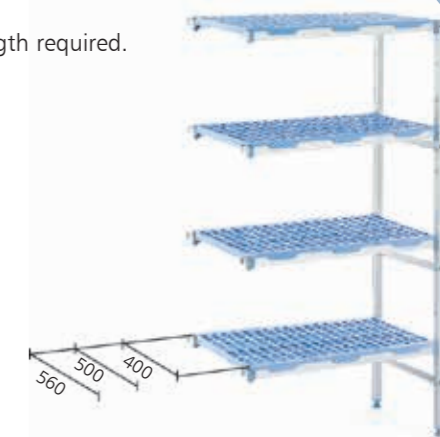

ADDITIONAL SHELVING ANGLE

Height 1750 mm - Polypropylene shelves

To place an order : please indicate depth code followed by the overall length required.

PCE 1553
Depth Length

The reference and the price include the angle hooks