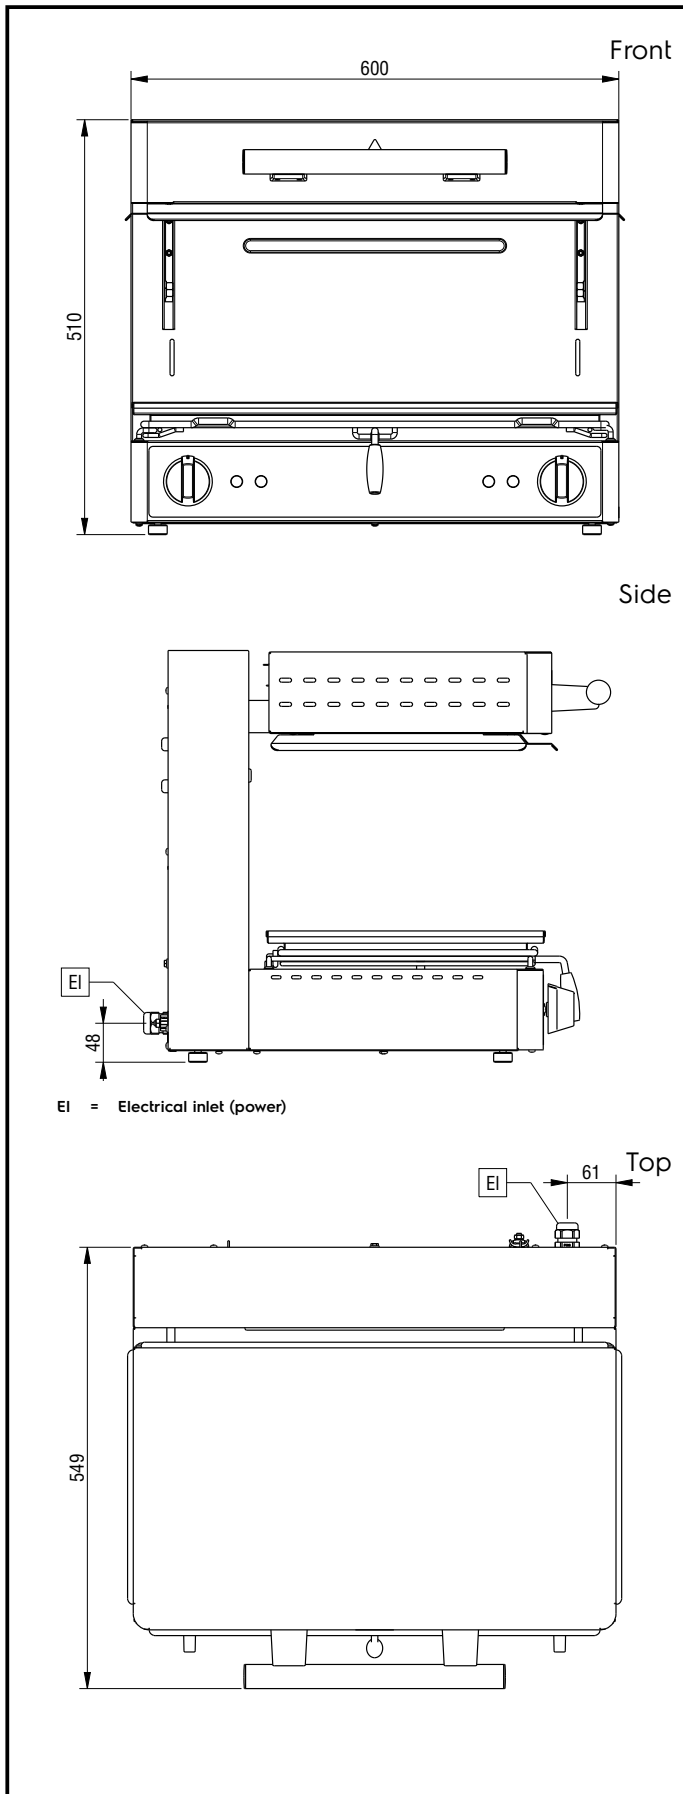

Electric

Supply voltage:

283014 (E0UUAEBOMOA) 220-240 V/1 ph/50/60 Hz

283015 (E0UUADBOMOA) 380/415 V/3N ph/50/60 Hz

Electrical power max.:

4 kW

Key Information:

External dimensions, Width: 600 mm

External dimensions, Depth: 549 mm

External dimensions, Height: 510 mm

Net weight: 48 kg