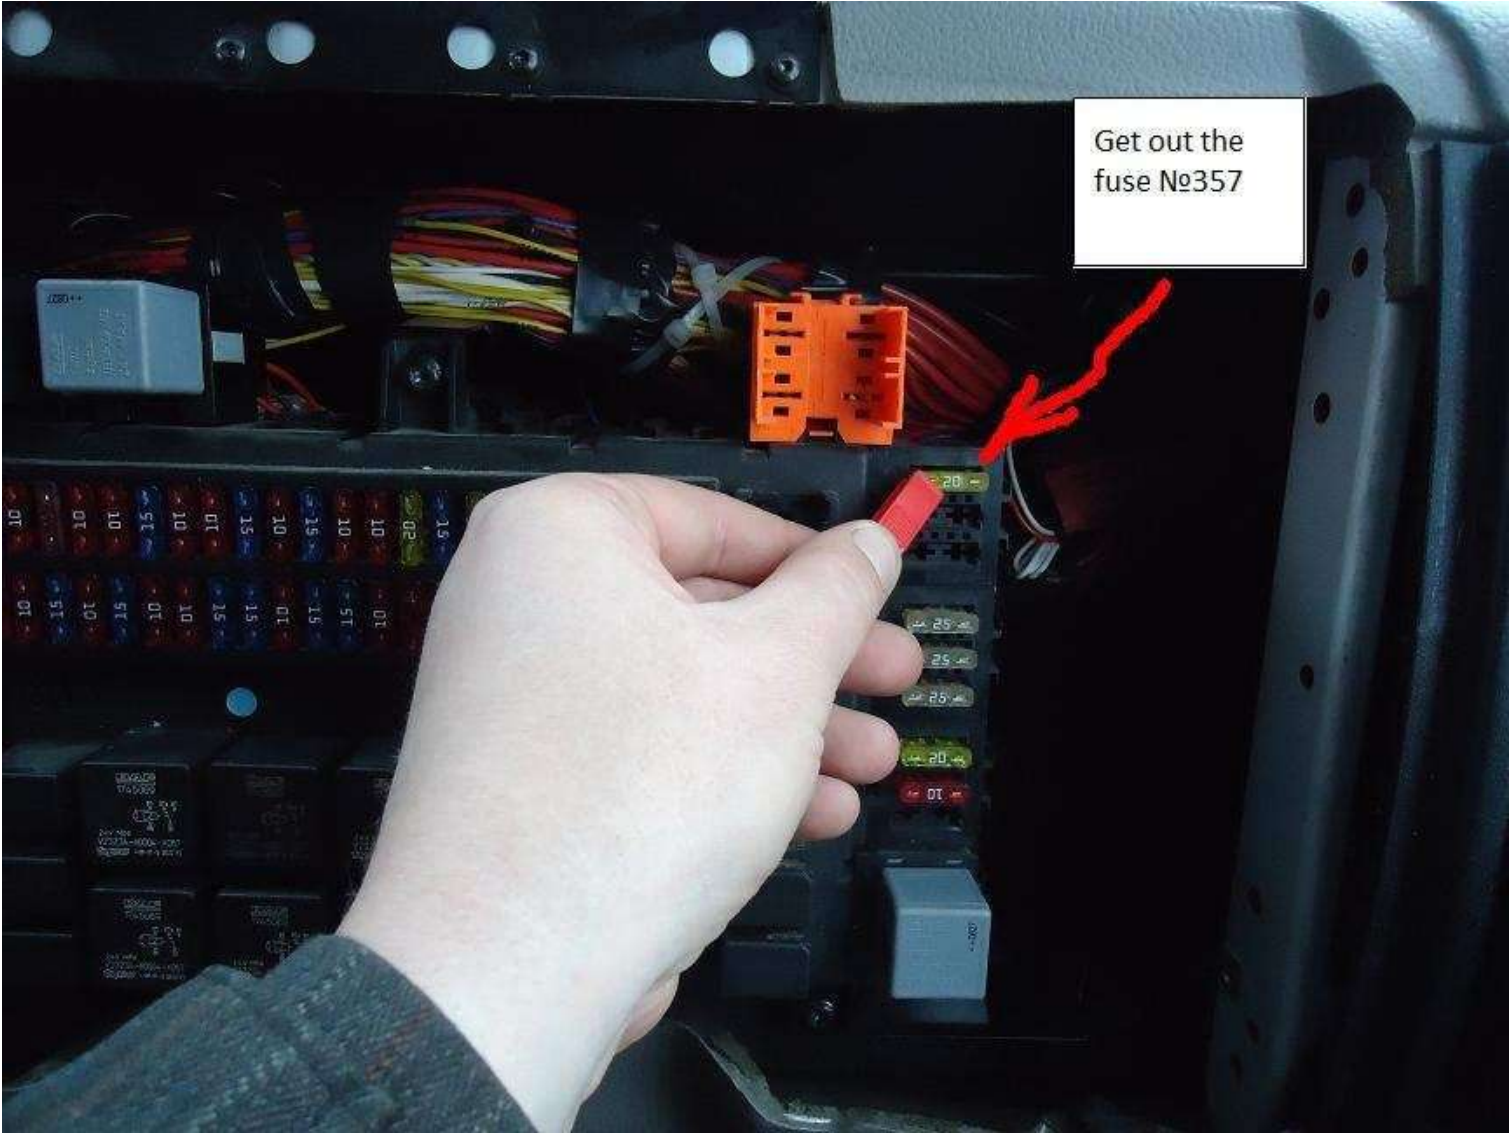

Do not remove the fuses after the emulator is installed, turn on the ignition. After waiting one minute, turn off the ignition and remove the fuses.

the red + the terminal +15 (24V when the ignition is turned on)