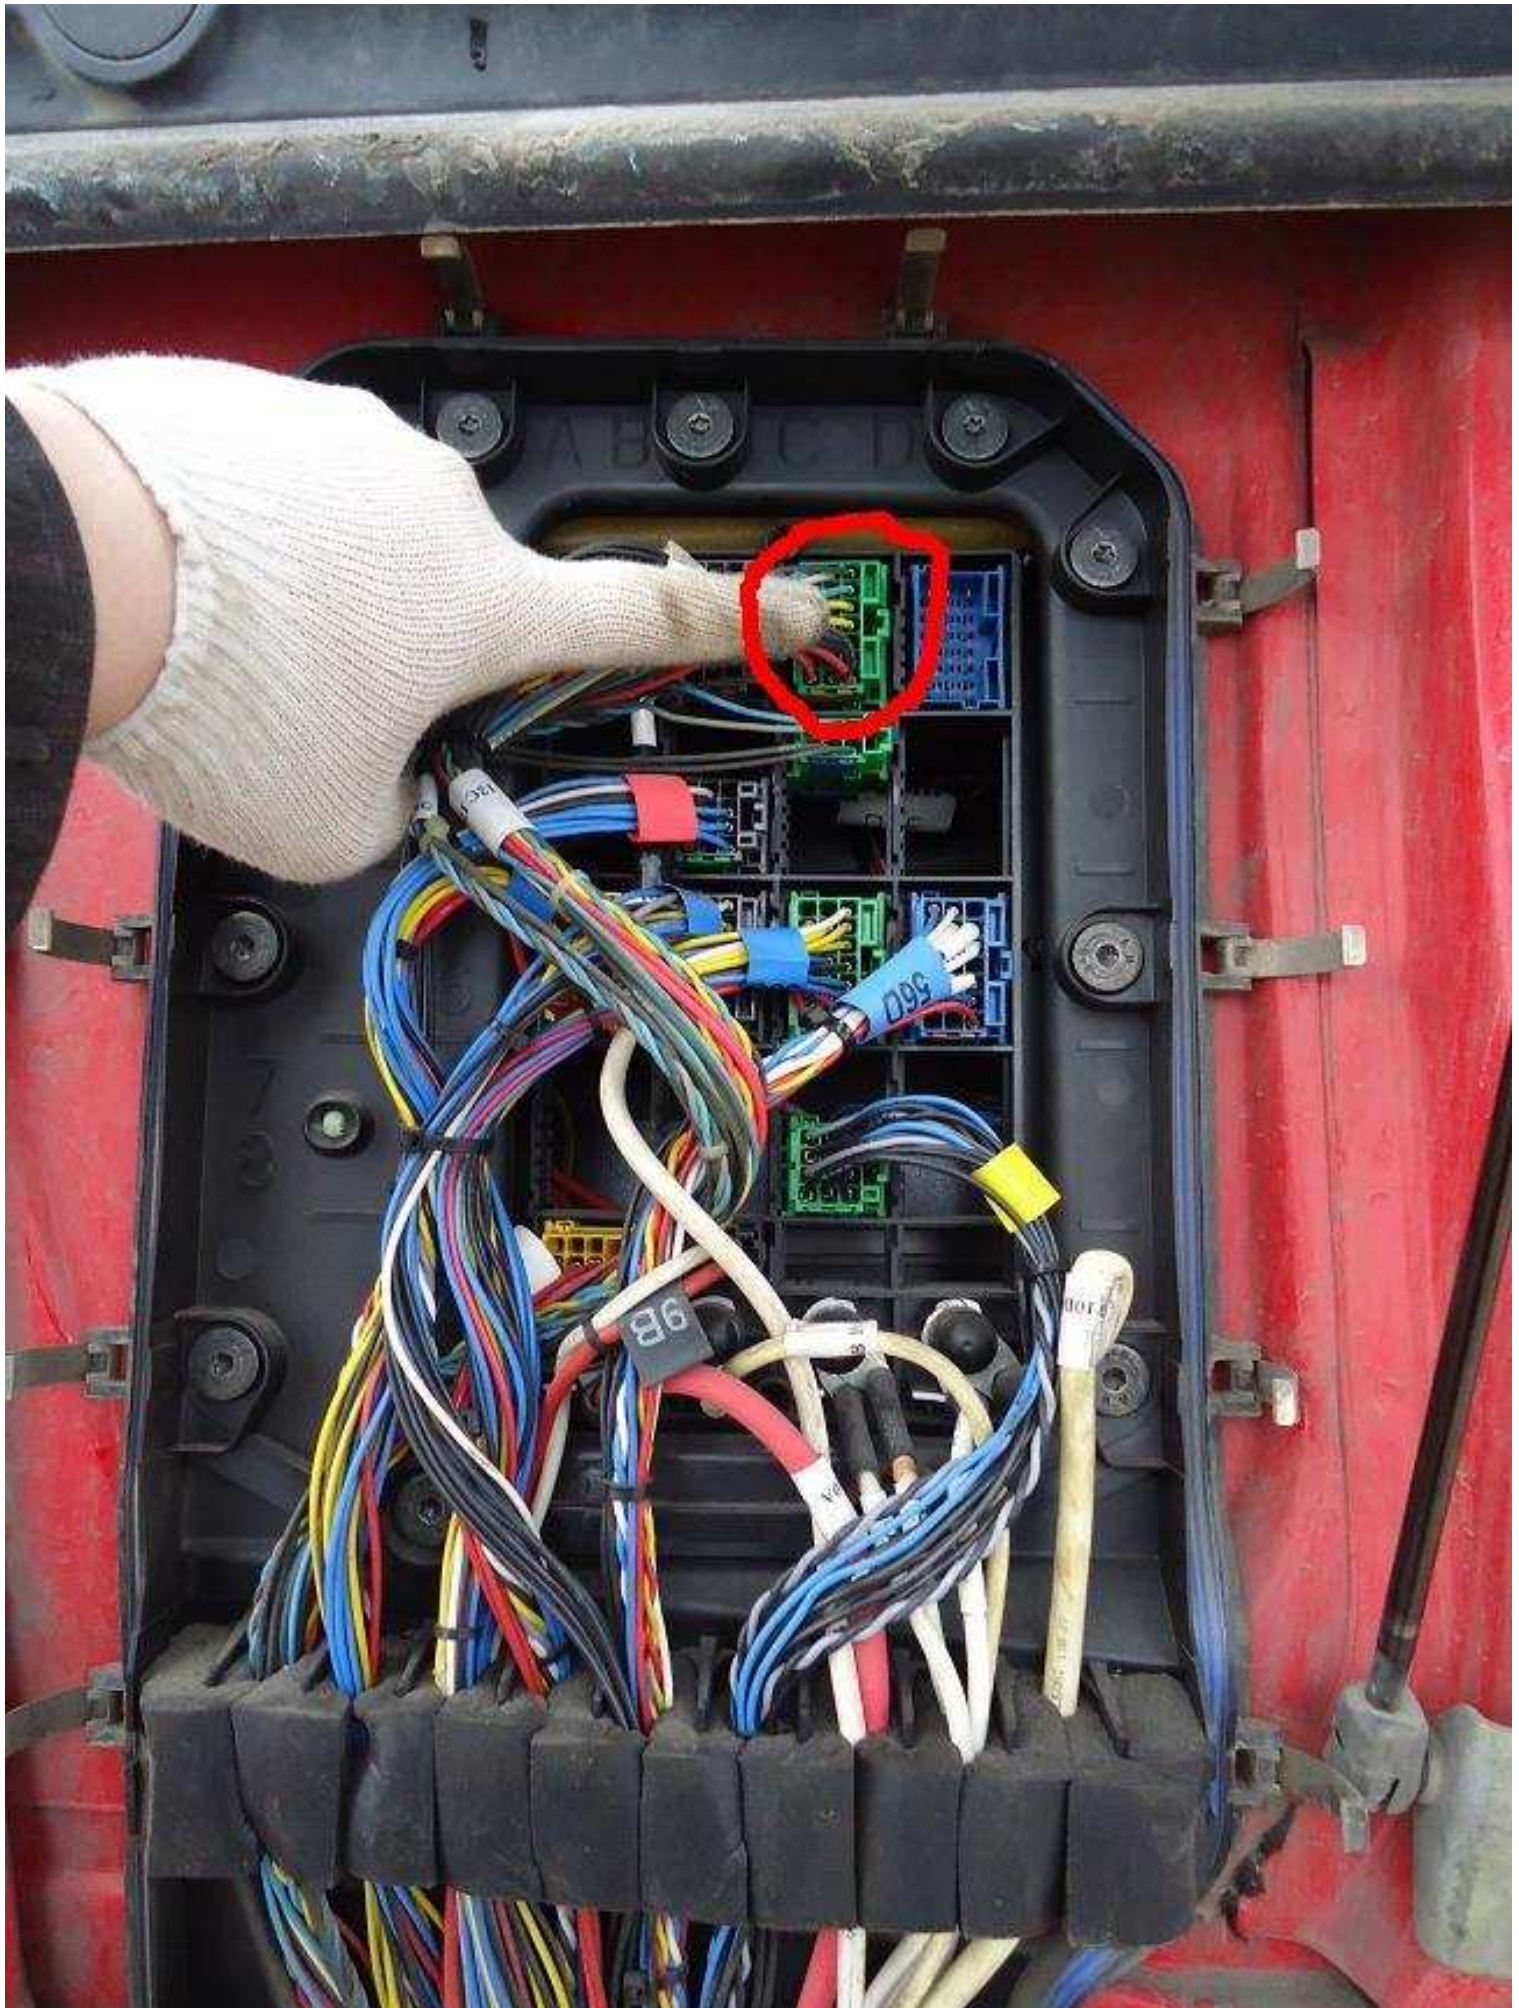

Do not remove the fuses after the emulator is installed, turn on the ignition. After waiting one minute, turn off the ignition and remove the fuses.

the red + the terminal +15 (24V when the ignition is turned on)