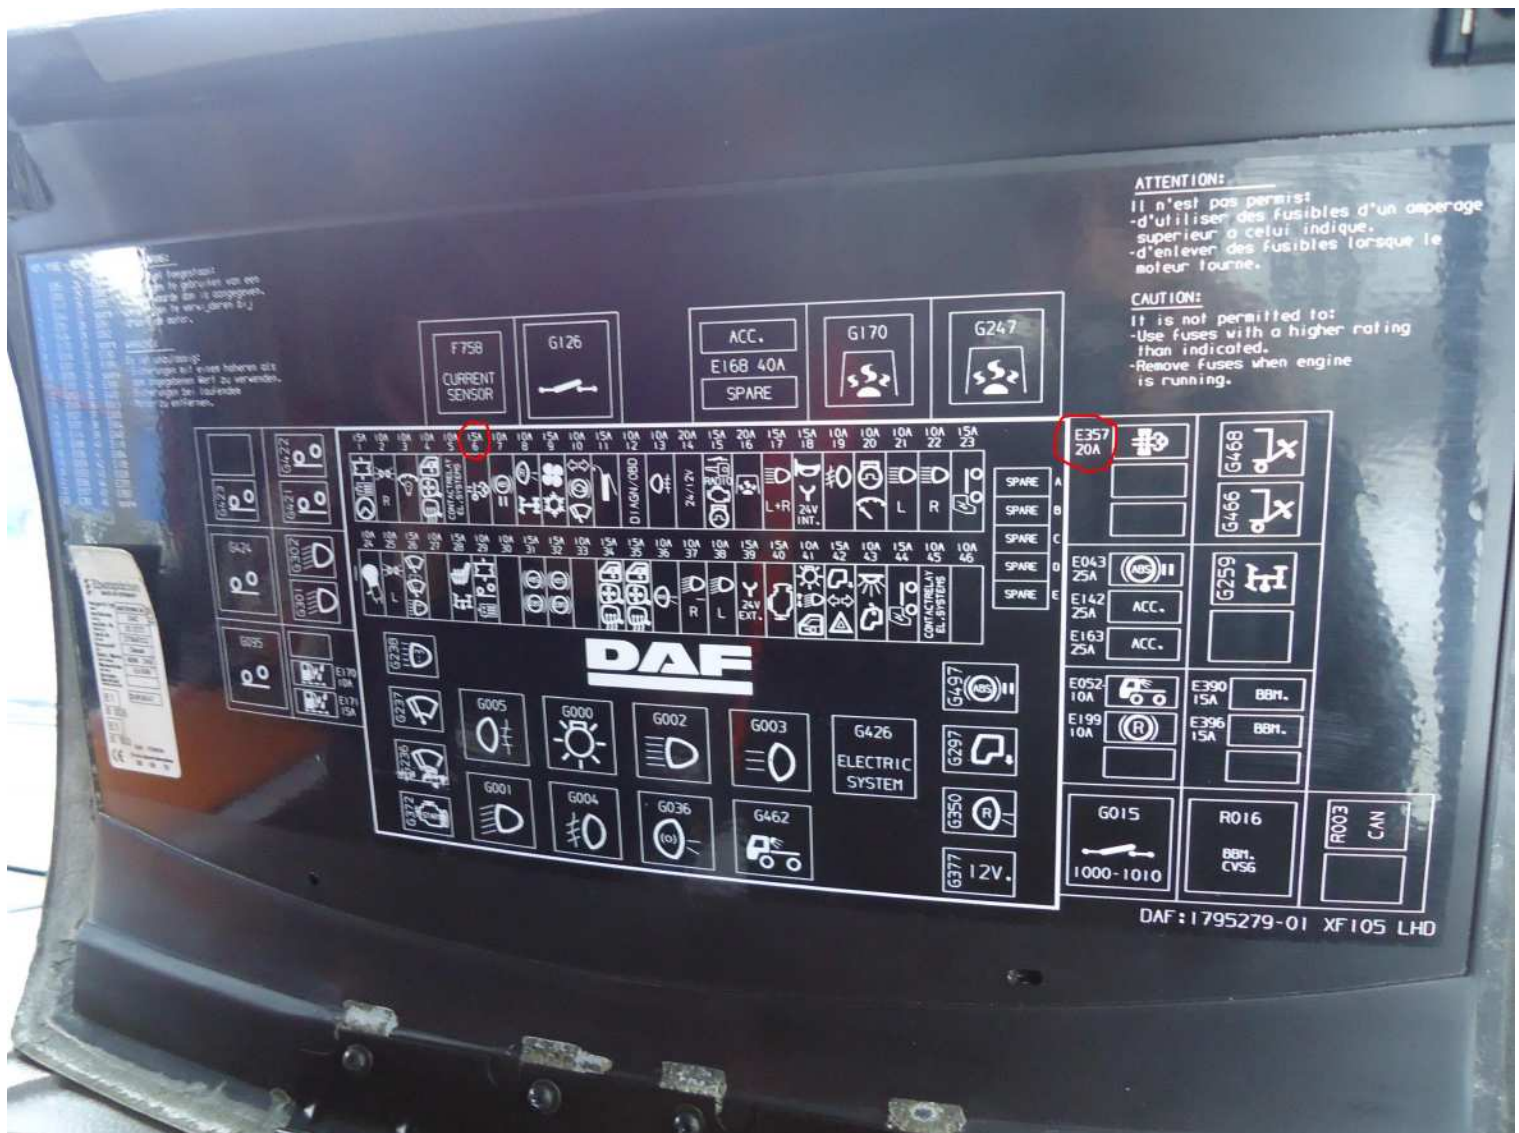

USER MANUAL

ADBLUE EMULATOR FOR DAF

EURO 5

 www.canbusemulator.com/en

 +90 530 937 46 36

 [erenakarsubasi](https://t.me/erenakarsubasi)

Installation Emulator For DAF Euro 5

EMULATOR VIN PROGRAMMING STEPS:

Do not remove the fuses after the emulator is installed, turn on the ignition. After waiting one minute, turn off the ignition and remove the fuses.

the red + the terminal +15 (24V when the ignition is turned on)

the white is CAN H

The brown is CAN L

The black is the ground (-)