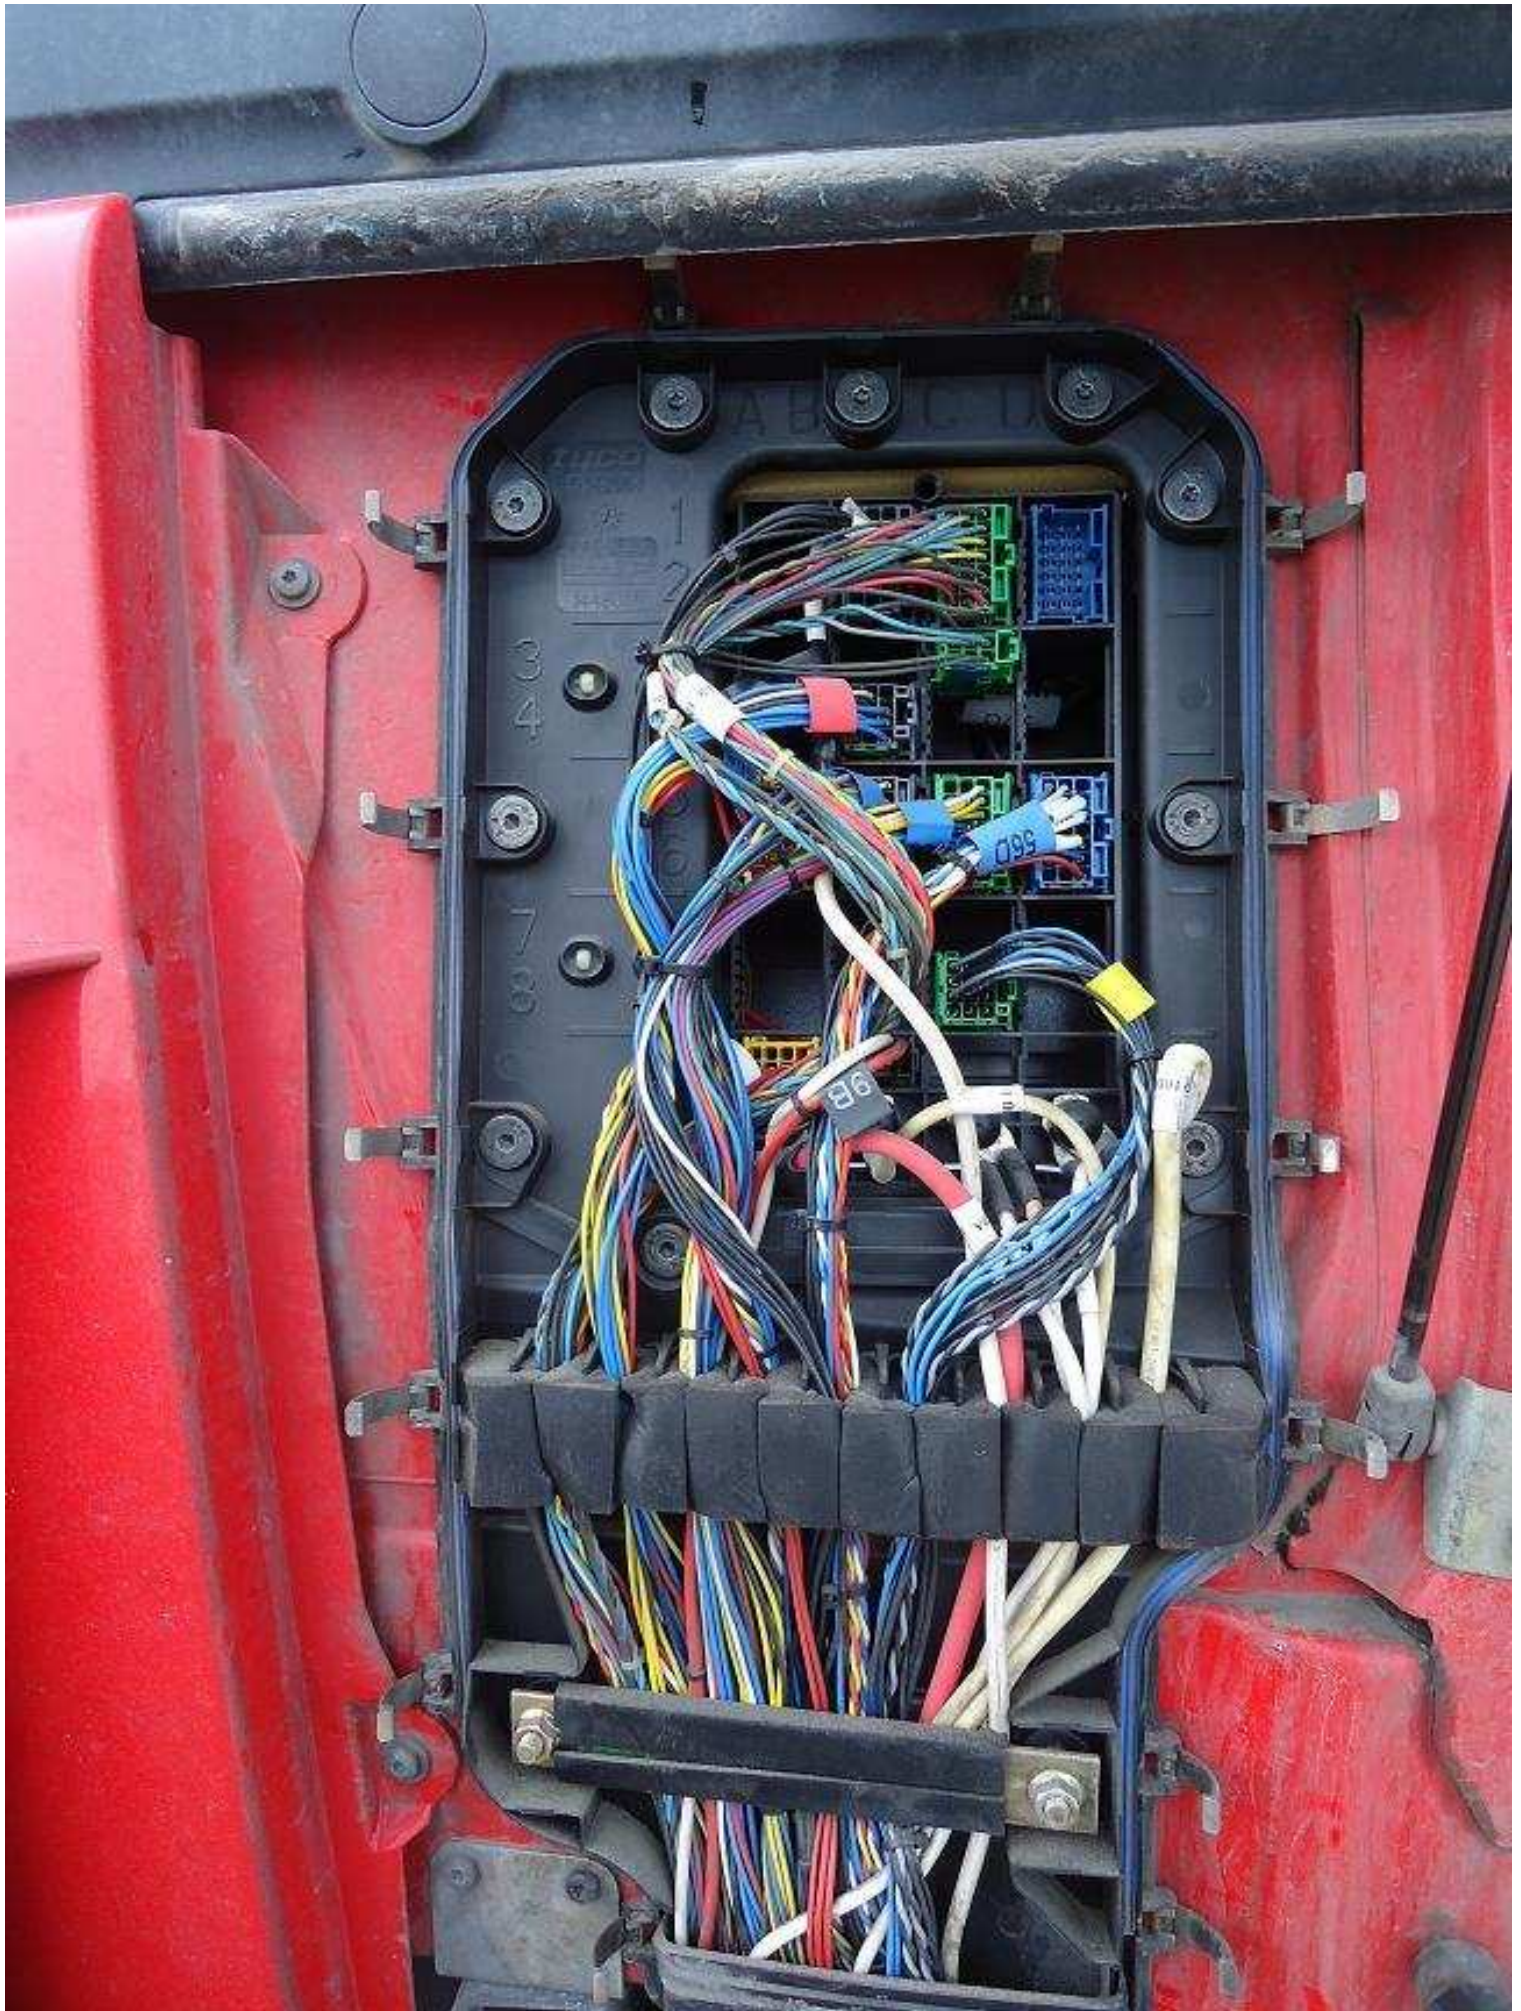

Do not remove the fuses after the emulator is installed, turn on the ignition. After waiting one minute, turn off the ignition and remove the fuses.

the red + the terminal +15 (24V when the ignition is turned on)

the white is CAN H

The brown is CAN L

The black is the ground (-)