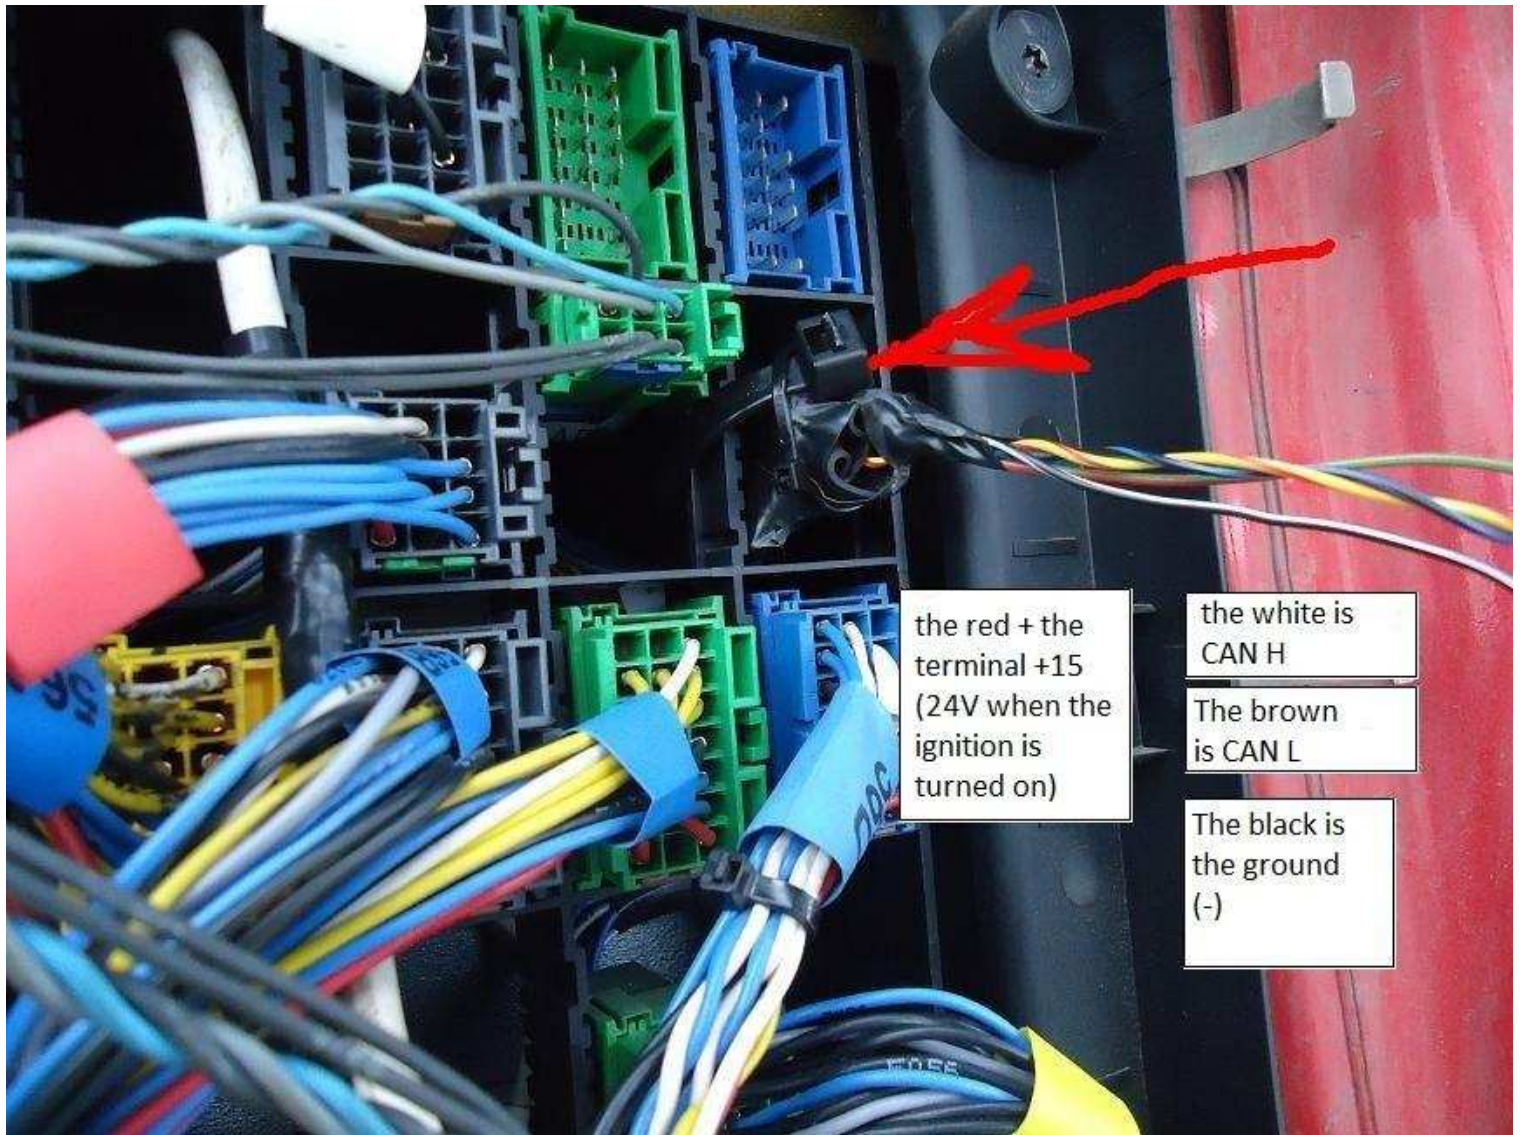

Do not remove the fuses after the emulator is installed, turn on the ignition. After waiting one minute, turn off the ignition and remove the fuses.

the red + the terminal +15 (24V when the ignition is turned on)