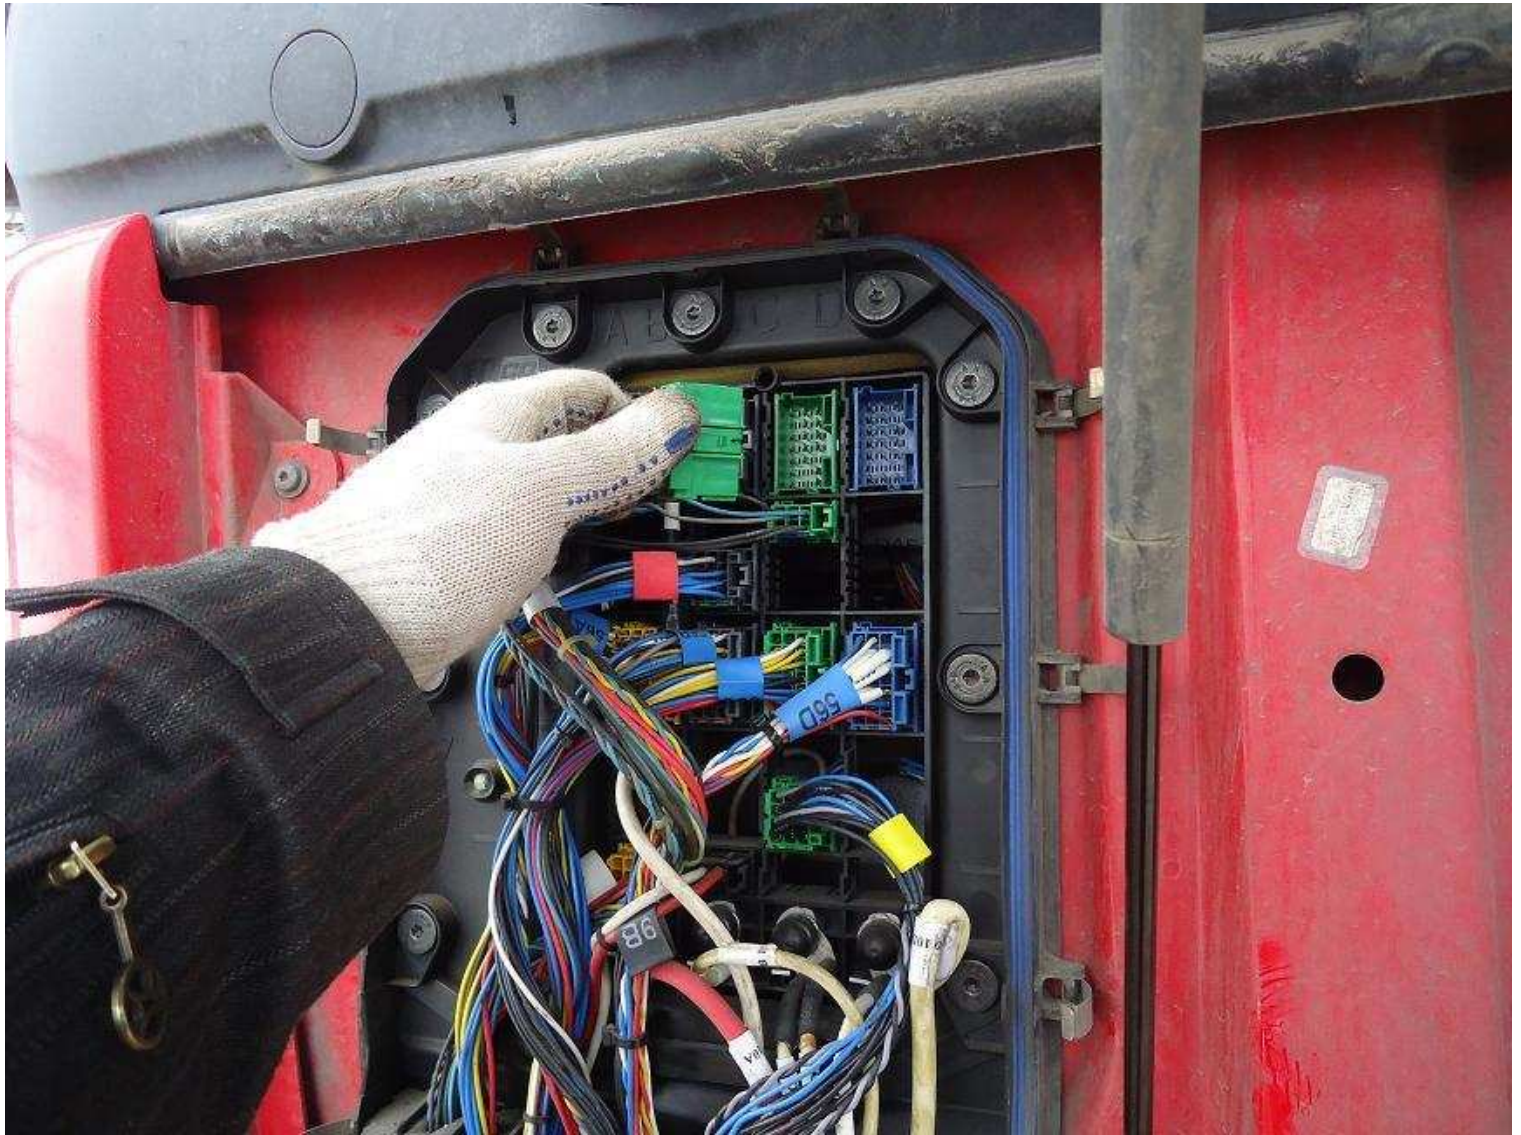

Do not remove the fuses after the emulator is installed, turn on the ignition. After waiting one minute, turn off the ignition and remove the fuses.

the red + the terminal +15 (24V when the ignition is turned on)