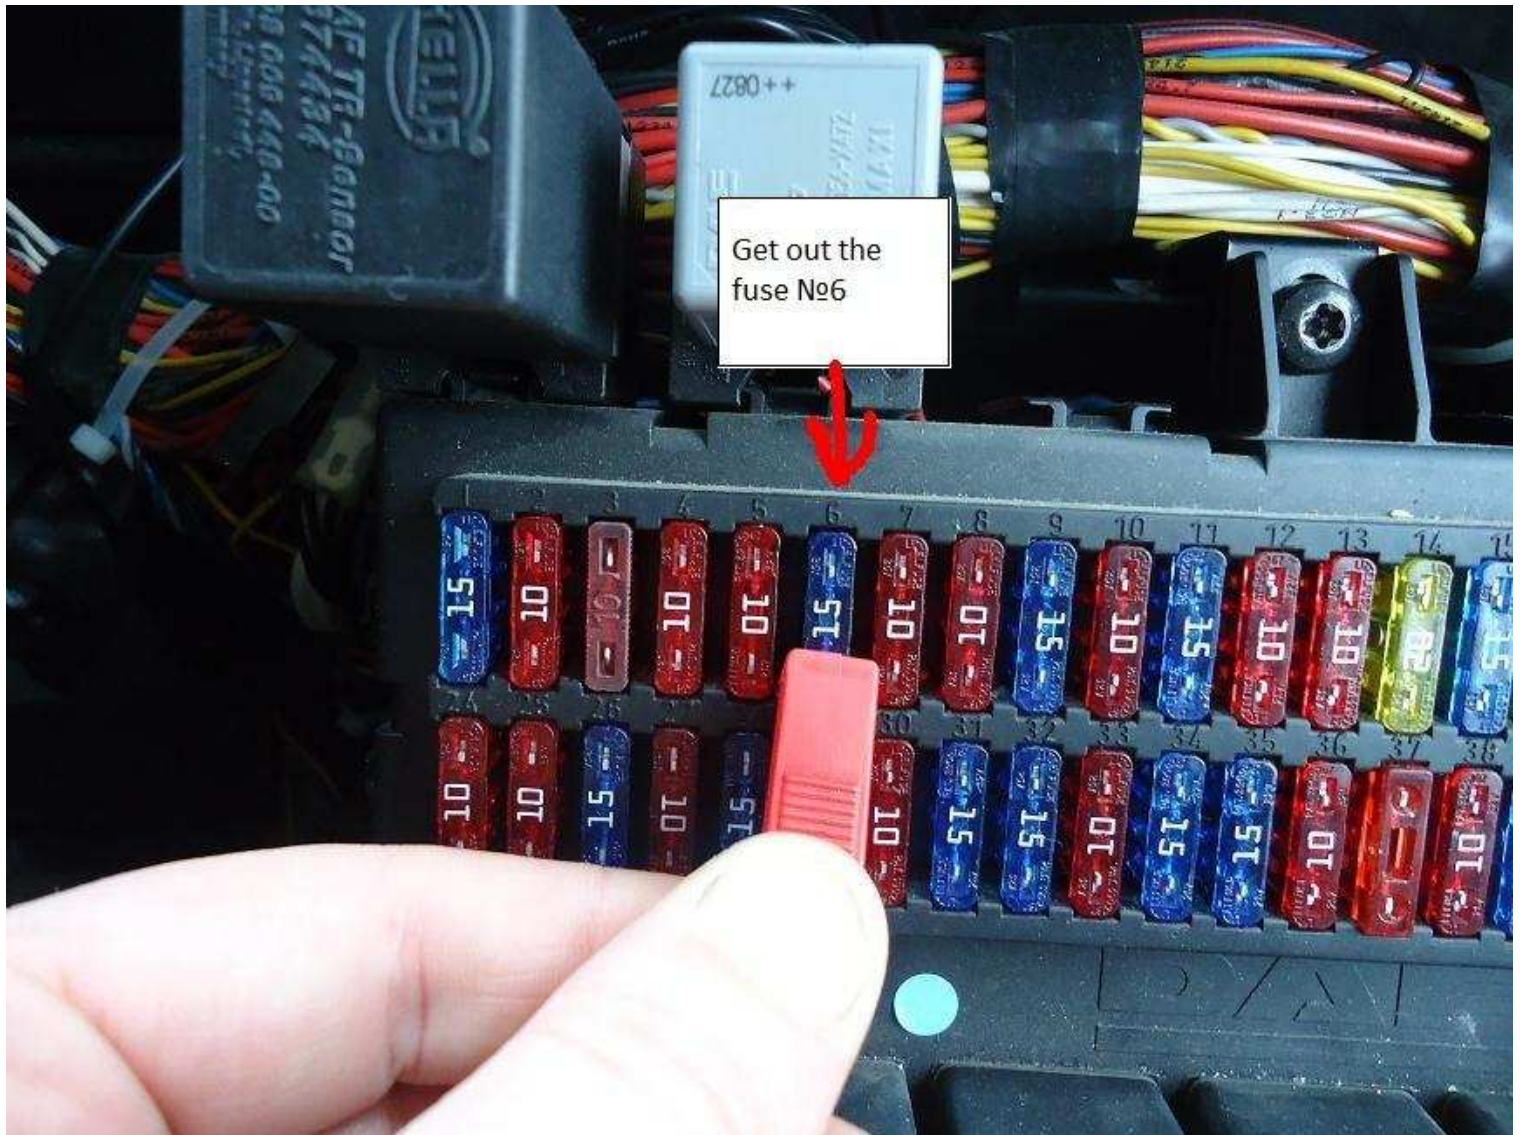

USER MANUAL

ADBLUE EMULATOR FOR DAF

EURO 5

 www.canbusemulator.com/en

 +90 530 937 46 36

 [erenakarsubasi](https://t.me/erenakarsubasi)

Installation Emulator For DAF Euro 5

EMULATOR VIN PROGRAMMING STEPS:

Do not remove the fuses after the emulator is installed, turn on the ignition. After waiting one minute, turn off the ignition and remove the fuses.

the red + the terminal +15 (24V when the ignition is turned on)

the white is CAN H

The brown is CAN L

The black is the ground (-)