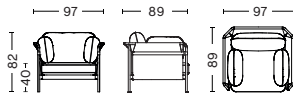

DIMENSIONS

1 SEATER

WIDTH 97 CM | 38.19"
DEPTH 89 CM | 35.04"
HEIGHT 82 CM | 32.28"
SEAT HEIGHT 40 CM | 15.75"
SEAT WIDTH 65 CM | 25.59"

2 SEATER

WIDTH 172 CM | 67.72"
DEPTH 89 CM | 35.04"
HEIGHT 82 CM | 32.28"
SEAT HEIGHT 40 CM | 15.75"
SEAT WIDTH 65 CM | 25.59"

3 SEATER

WIDTH 247 CM | 97.24"
DEPTH 89 CM | 35.04"
HEIGHT 82 CM | 32.28"
SEAT HEIGHT 40 CM | 15.75"
SEAT WIDTH 65 CM | 25.59"

MATERIALS

FRAME

Powder coated steel
or chromed steel.

MATTRESS & CUSHIONS

Foam and recycled polyester fiber duvet.
Mattress with integrated anti-slip fleece on the
back side. Non-reversible mattress. Piping is the
same material as the selected fabric or leather.