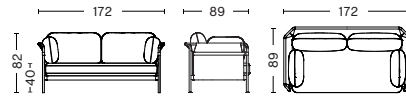

DIMENSIONS

1 SEATER

WIDTH 97 CM | 38.19"
DEPTH 89 CM | 35.04"
HEIGHT 82 CM | 32.28"
SEAT HEIGHT 40 CM | 15.75"
SEAT WIDTH 65 CM | 25.59"

2 SEATER

WIDTH 172 CM | 67.72"
DEPTH 89 CM | 35.04"
HEIGHT 82 CM | 32.28"
SEAT HEIGHT 40 CM | 15.75"
SEAT WIDTH 65 CM | 25.59"

3 SEATER

WIDTH 247 CM | 97.24"
DEPTH 89 CM | 35.04"
HEIGHT 82 CM | 32.28"
SEAT HEIGHT 40 CM | 15.75"
SEAT WIDTH 65 CM | 25.59"

MATERIALS

FRAME

Powder coated steel
or chromed steel.

MATTRESS & CUSHIONS

Foam and recycled polyester fiber duvet.
Mattress with integrated anti-slip fleece on the
back side. Non-reversible mattress. Piping is the
same material as the selected fabric or leather.