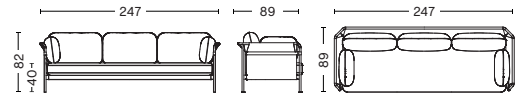

DIMENSIONS

1 SEATER

WIDTH 97 CM | 38.19"
DEPTH 89 CM | 35.04"
HEIGHT 82 CM | 32.28"
SEAT HEIGHT 40 CM | 15.75"
SEAT WIDTH 65 CM | 25.59"

2 SEATER

WIDTH 172 CM | 67.72"
DEPTH 89 CM | 35.04"
HEIGHT 82 CM | 32.28"
SEAT HEIGHT 40 CM | 15.75"
SEAT WIDTH 65 CM | 25.59"

3 SEATER

WIDTH 247 CM | 97.24"
DEPTH 89 CM | 35.04"
HEIGHT 82 CM | 32.28"
SEAT HEIGHT 40 CM | 15.75"
SEAT WIDTH 65 CM | 25.59"

MATERIALS

FRAME

Powder coated steel
or chromed steel.

MATTRESS & CUSHIONS

Foam and recycled polyester fiber duvet.
Mattress with integrated anti-slip fleece on the
back side. Non-reversible mattress. Piping is the
same material as the selected fabric or leather.